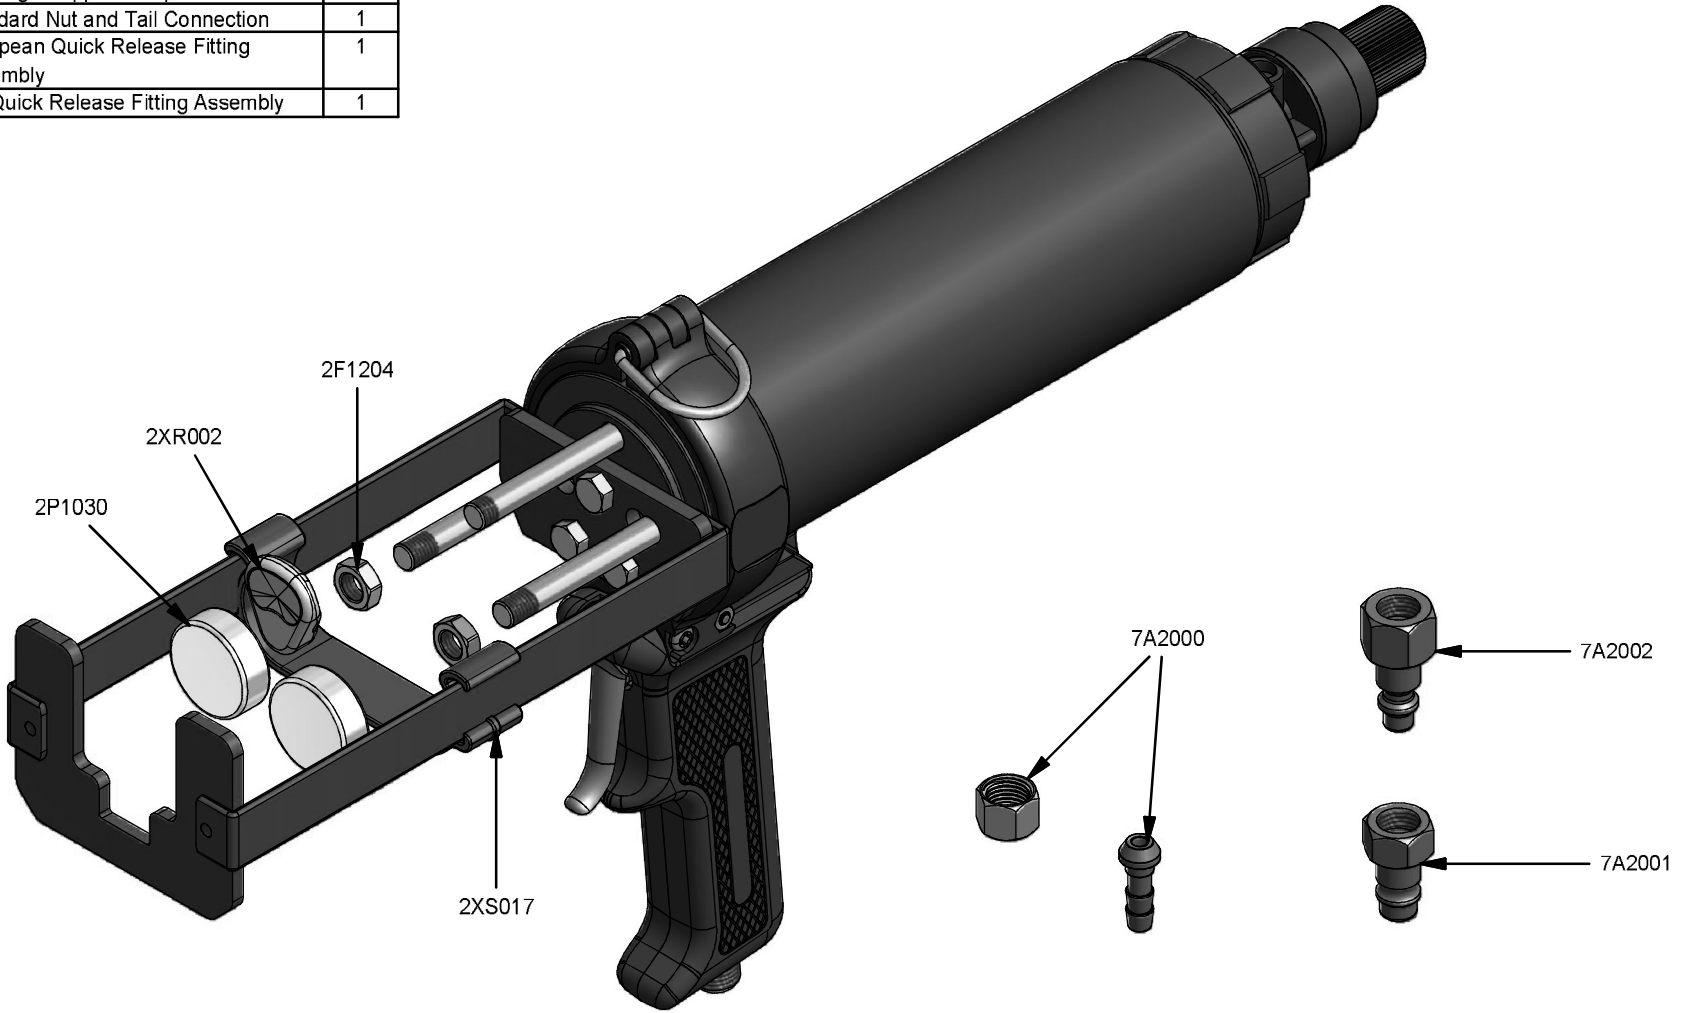

Parts List		
STOCK No	DESCRIPTION	QTY
2F1204	M8 Lock Nut	2
2P1030	Plunger Ally 29mm	2
2XR002	Return Pusher	1
2XS017	Cartridge Support Strap	1
7A2000	Standard Nut and Tail Connection	1
7A2001	European Quick Release Fitting Assembly	1
7A2002	US Quick Release Fitting Assembly	1