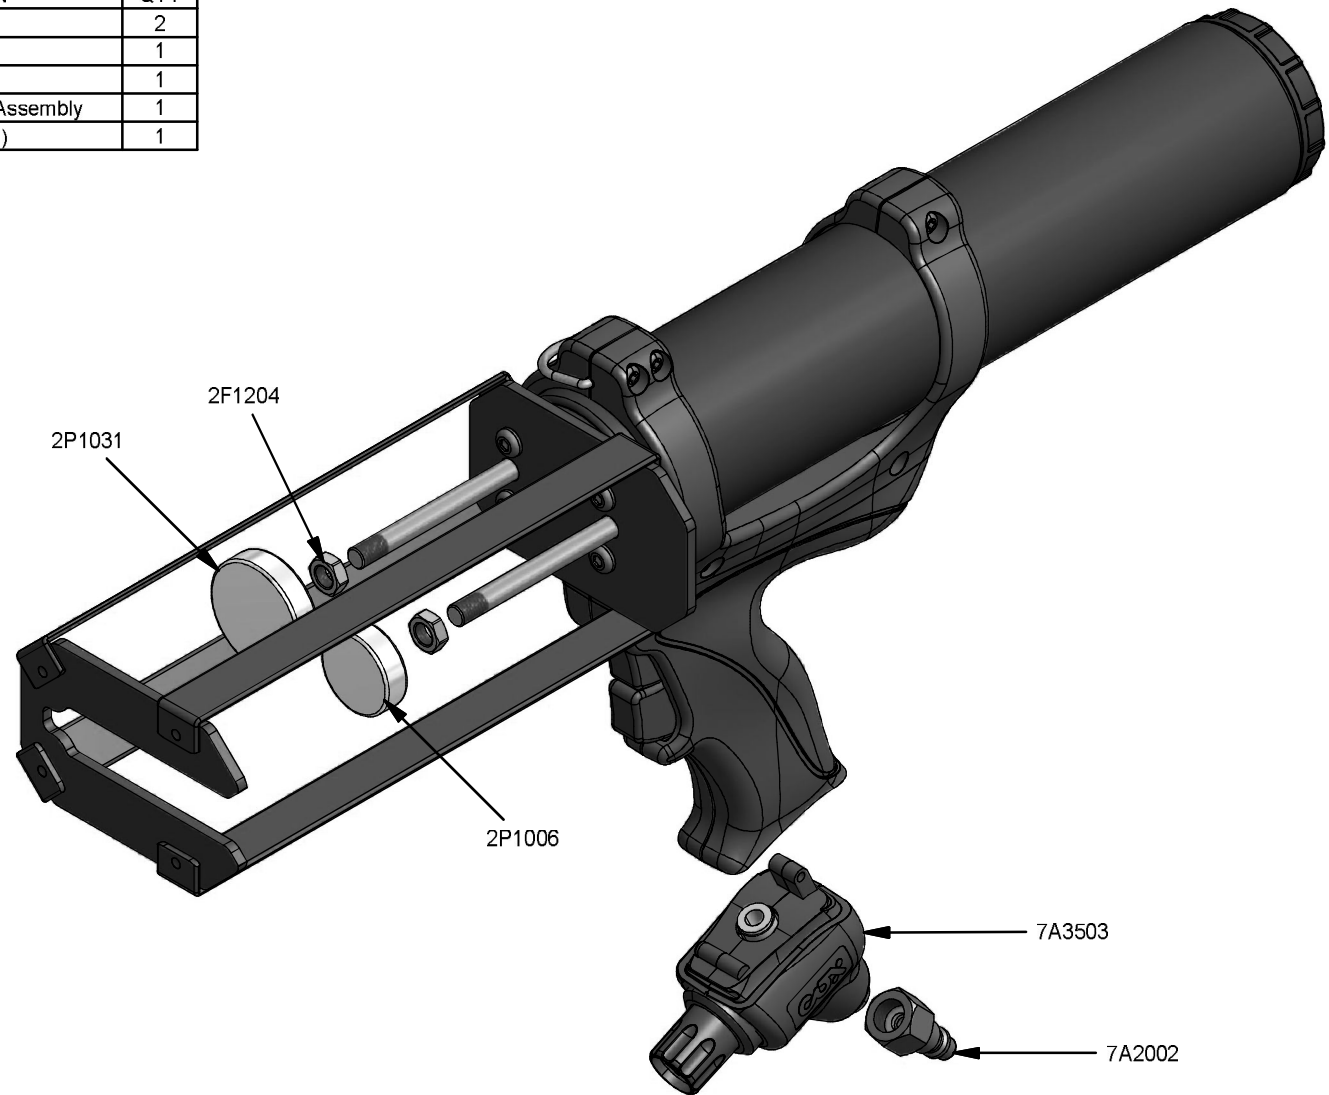

Parts List		
STOCK No	DESCRIPTION	QTY
2F1204	M8 Lock Nut	2
2P1006	Plunger Ally 31.50mm	1
2P1031	Plunger Ally 42mm	1
7A2002	US Quick Release Fitting Assembly	1
7A3503	Series 3 Regulator (100psi)	1

S3 VBA 400 B 2

SULZER

REV

DATE

C

28/03/2017