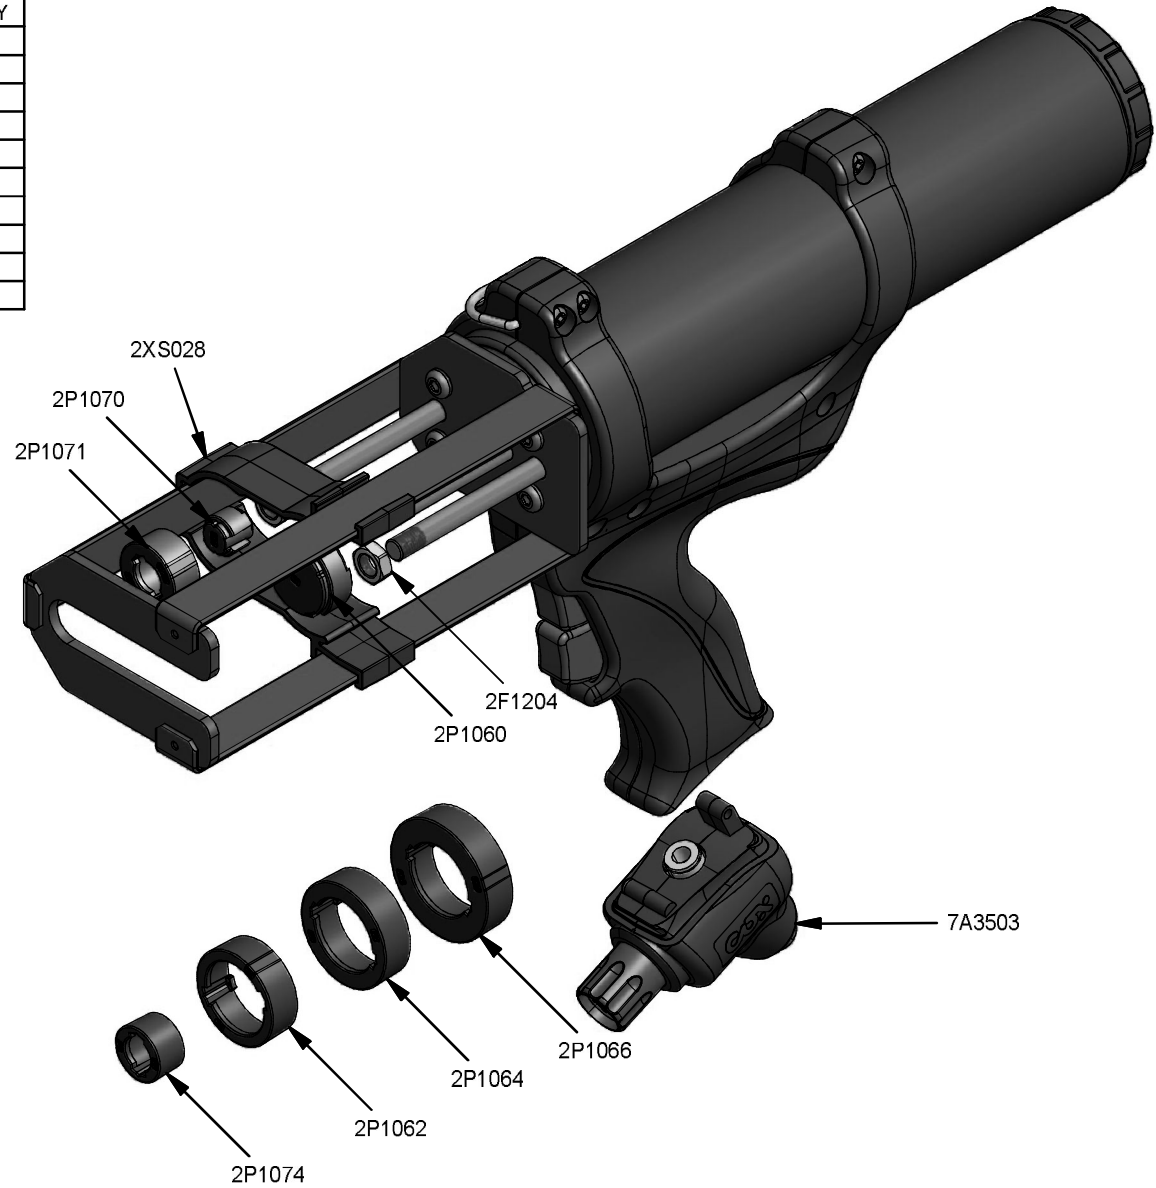

Parts List		
STOCK No	DESCRIPTION	QTY
2F1204	M8 Lock Nut	2
2P1060	Plunger 1:1 (Base/Blind Hole)	1
2P1062	Plunger 2:1 (Clip On)	1
2P1064	Plunger 4:1/10:1 (Clip On)	1
2P1066	Plunger 10:1	1
2P1070	Plunger 10:1 (Base)	1
2P1071	Plunger 1:1/2:1 (Clip On)	1
2P1074	Plunger 4:1 (Clip On)	1
2XS028	Cartridge Support Strap	1
7A3503	Series 3 Regulator (100psi)	1

S3 VBA 200B MR

**SULZER**

REV

DATE

G

28/03/2017