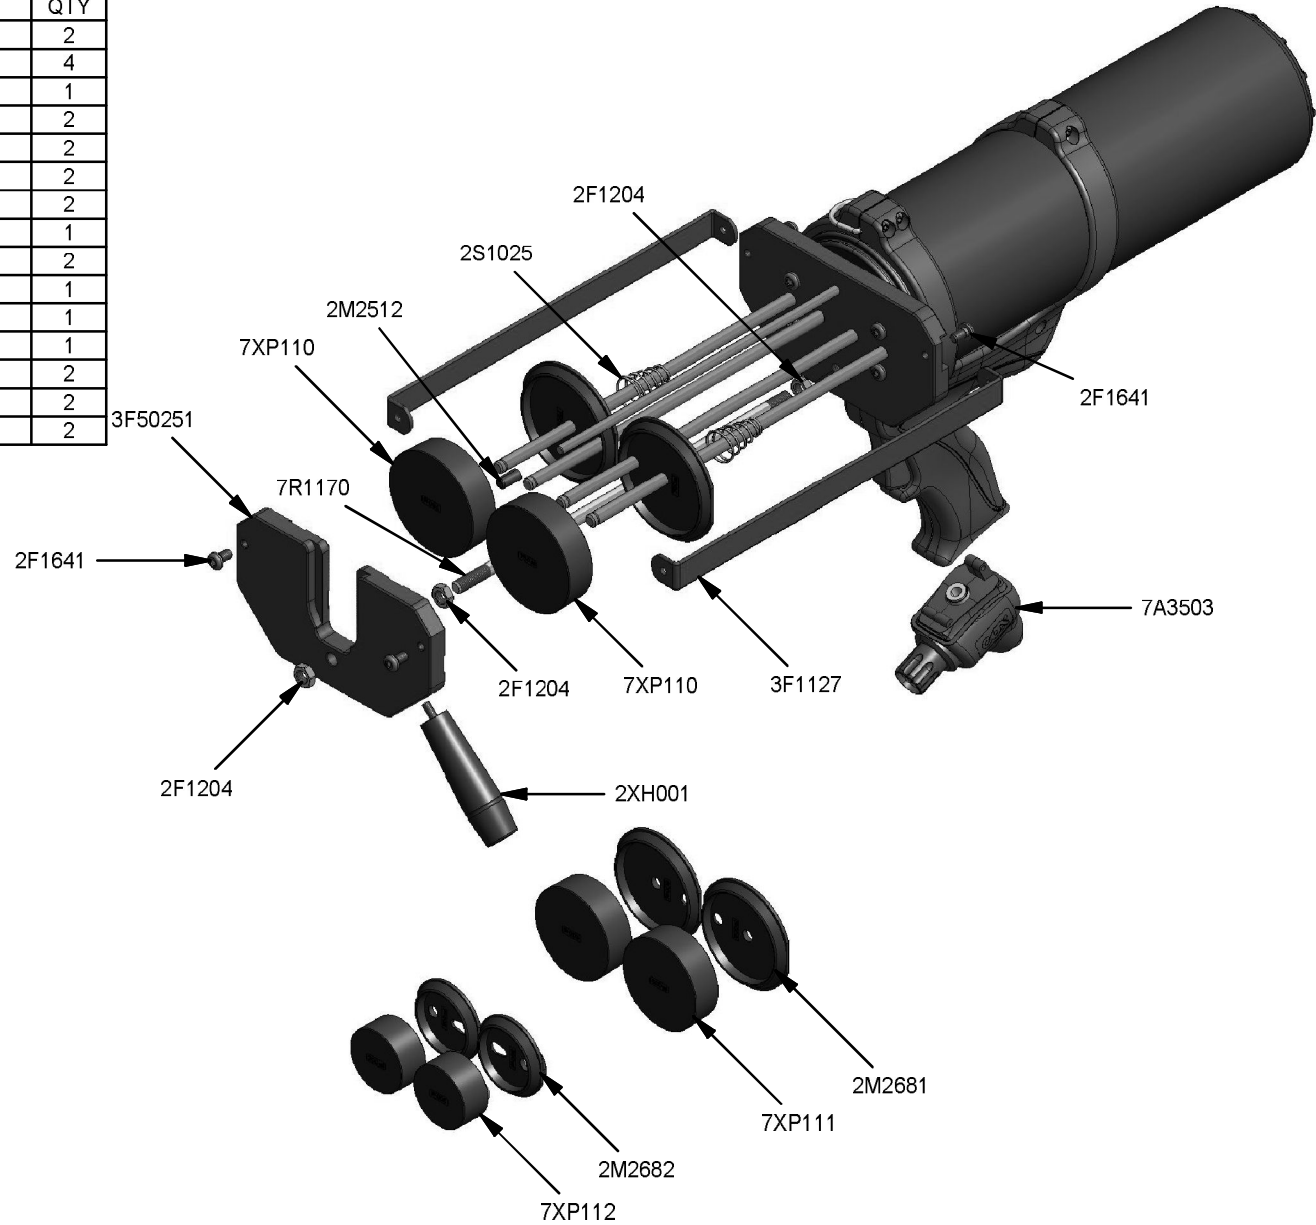

Parts List		
STOCK No	DESCRIPTION	QTY
2F1204	M8 Lock Nut	2
2F1641	M6 x 10mm Button Head Screw	4
2M2512	End Cap	1
2M2680	750ml Cartridge Locator	2
2M2681	600ml Cartridge Locator	2
2M2682	300ml Cartridge Locator	2
2S1025	Cartridge Locator Spring	2
2XH001	Handle	1
3F1127	Frame	2
3F50251	Front Plate	1
7A3503	Series 3 Regulator (100psi)	1
7R1170	Rod 270mm	1
7XP110	750ml Plunger	2
7XP111	600ml Plunger	2
7XP112	300ml Plunger	2

S3 PPA 750 A MR

**SULZER**

REV

DATE

E

28/03/2017