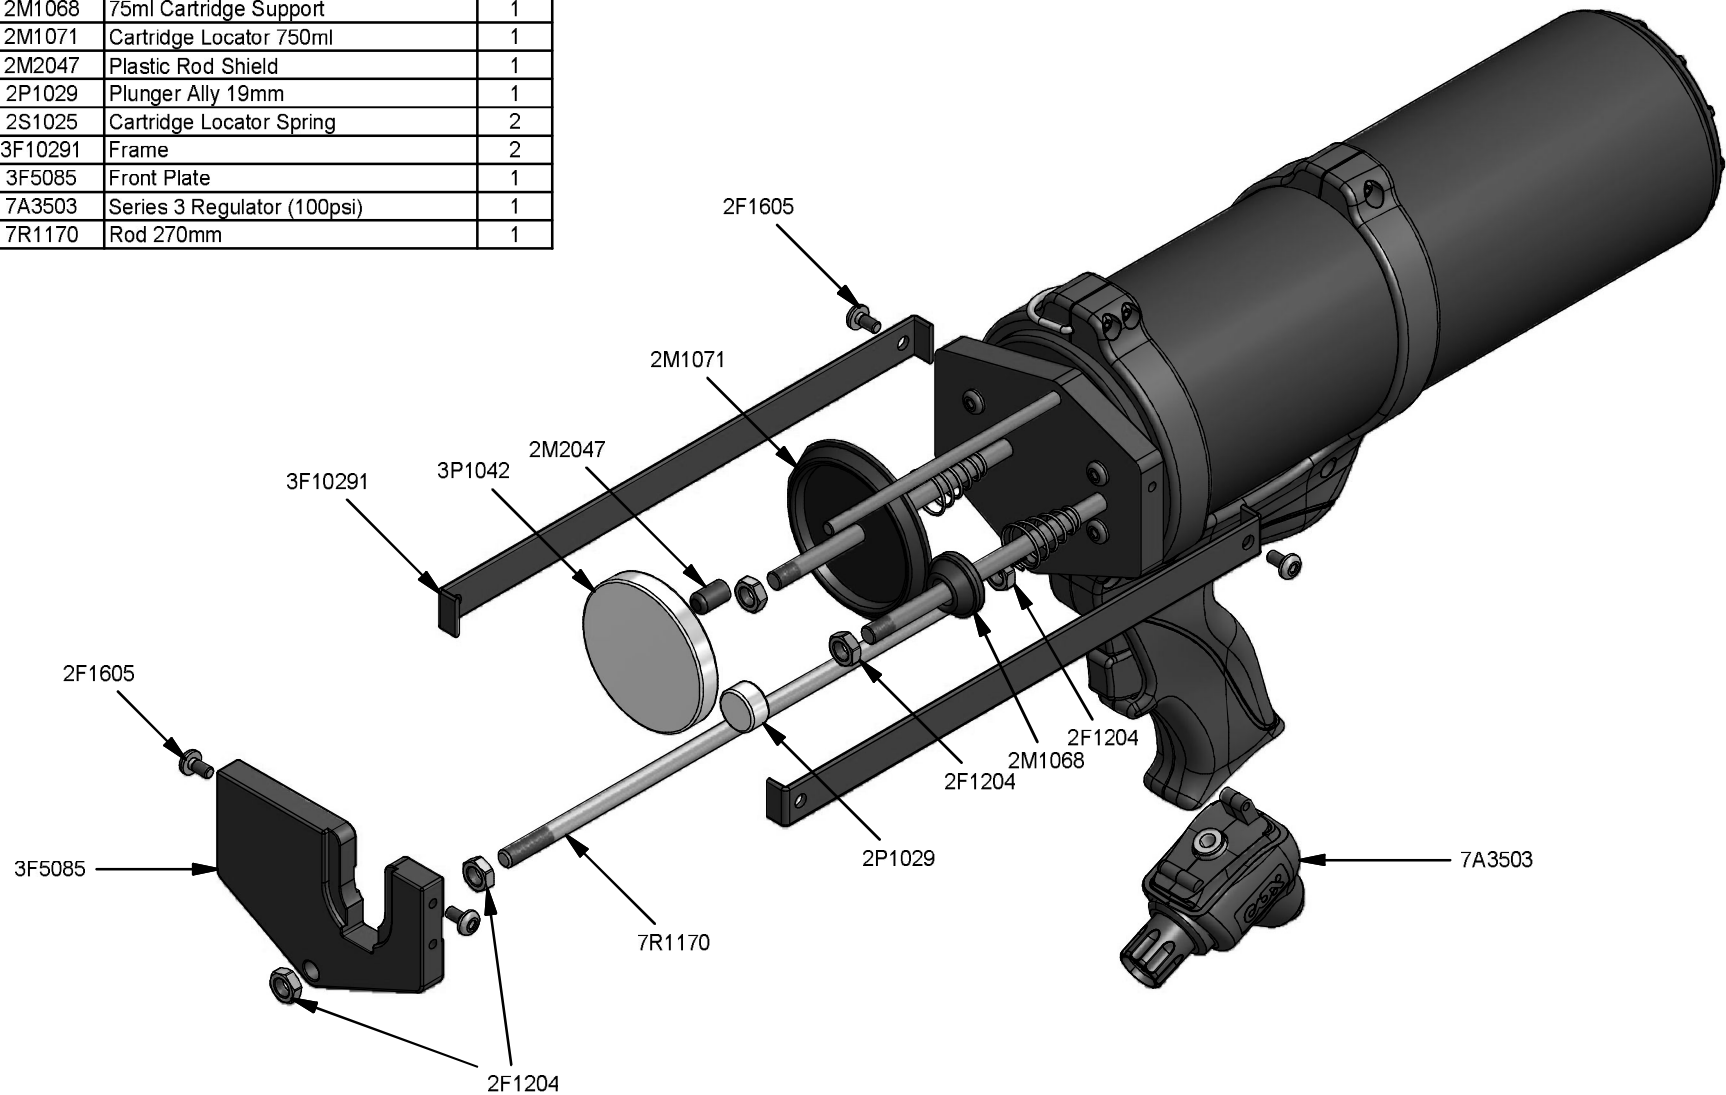

Parts List		
STOCK No	DESCRIPTION	QTY
2F1204	M8 Lock Nut	5
2F1605	Screw M5 x 10mm	4
2M1068	75ml Cartridge Support	1
2M1071	Cartridge Locator 750ml	1
2M2047	Plastic Rod Shield	1
2P1029	Plunger Ally 19mm	1
2S1025	Cartridge Locator Spring	2
3F10291	Frame	2
3F5085	Front Plate	1
7A3503	Series 3 Regulator (100psi)	1
7R1170	Rod 270mm	1

S3 PPA 750 10-1

**SULZER**

REV

DATE

F

29/03/2017