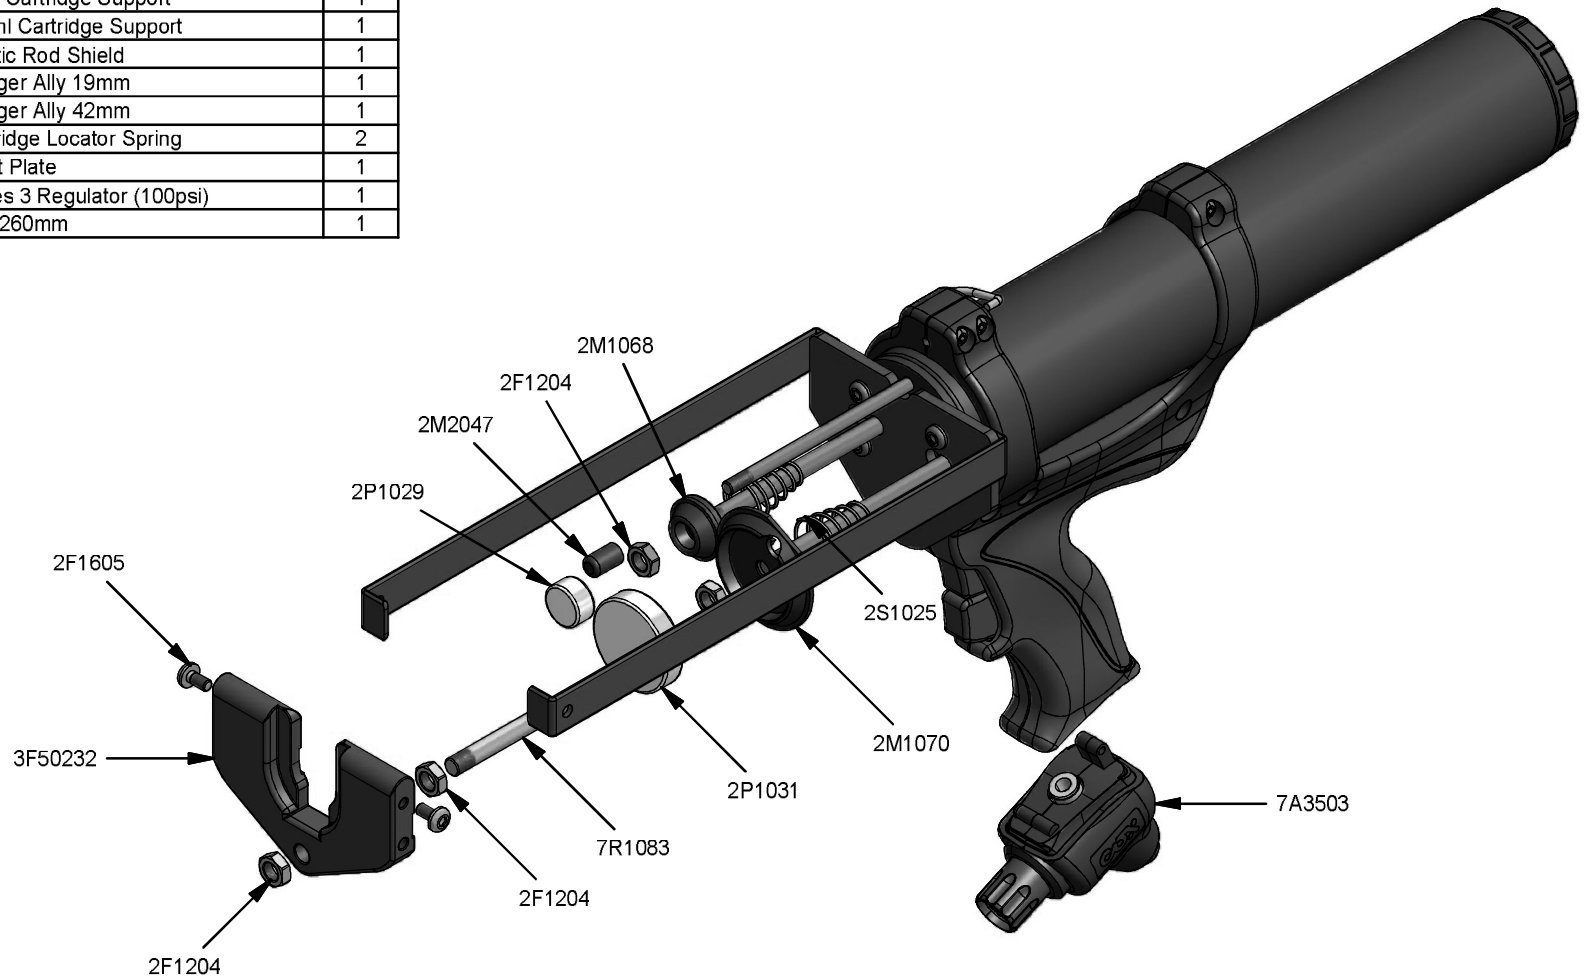

Parts List		
STOCK No	DESCRIPTION	QTY
2F1204	M8 Lock Nut	5
2F1605	Screw M5 x 10mm	2
2M1068	75ml Cartridge Support	1
2M1070	300ml Cartridge Support	1
2M2047	Plastic Rod Shield	1
2P1029	Plunger Ally 19mm	1
2P1031	Plunger Ally 42mm	1
2S1025	Cartridge Locator Spring	2
3F50232	Front Plate	1
7A3503	Series 3 Regulator (100psi)	1
7R1083	Rod 260mm	1

S3 PPA 300 B 4

SULZER

REV

DATE

D

31/03/2017