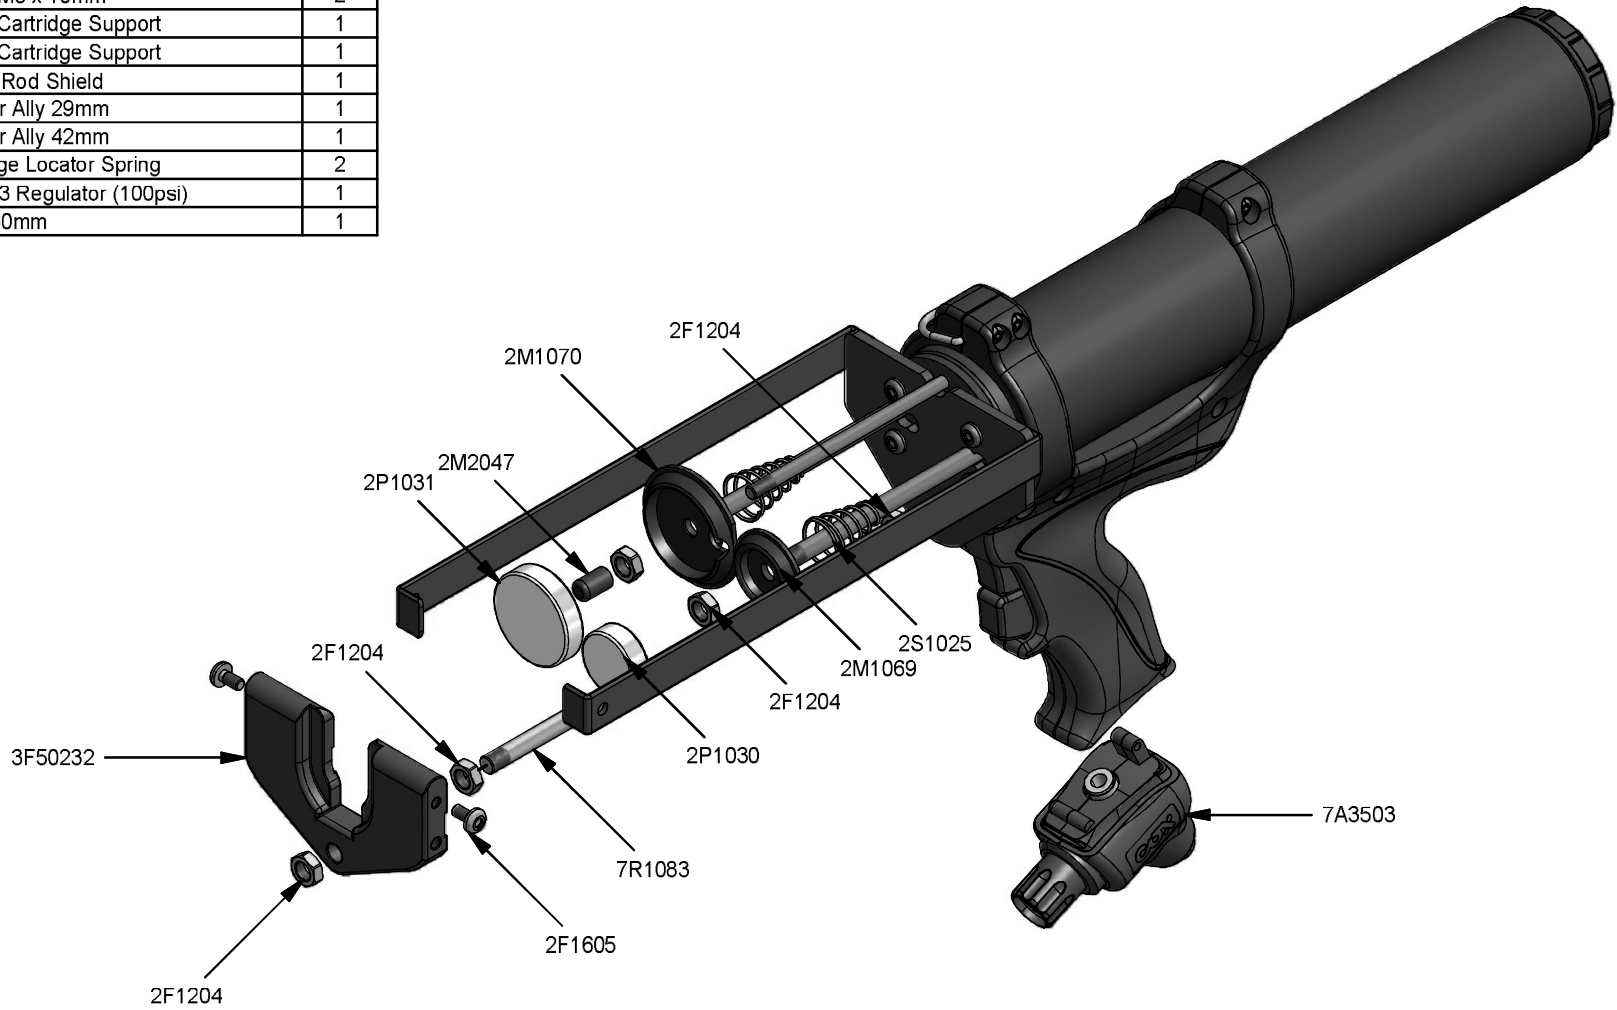

Parts List		
STOCK No	DESCRIPTION	QTY
2F1204	M8 Lock Nut	5
2F1605	Screw M5 x 10mm	2
2M1069	150ml Cartridge Support	1
2M1070	300ml Cartridge Support	1
2M2047	Plastic Rod Shield	1
2P1030	Plunger Ally 29mm	1
2P1031	Plunger Ally 42mm	1
2S1025	Cartridge Locator Spring	2
7A3503	Series 3 Regulator (100psi)	1
7R1083	Rod 260mm	1

S3 PPA 300 B 2

SULZER

REV

DATE

D

03/04/2017