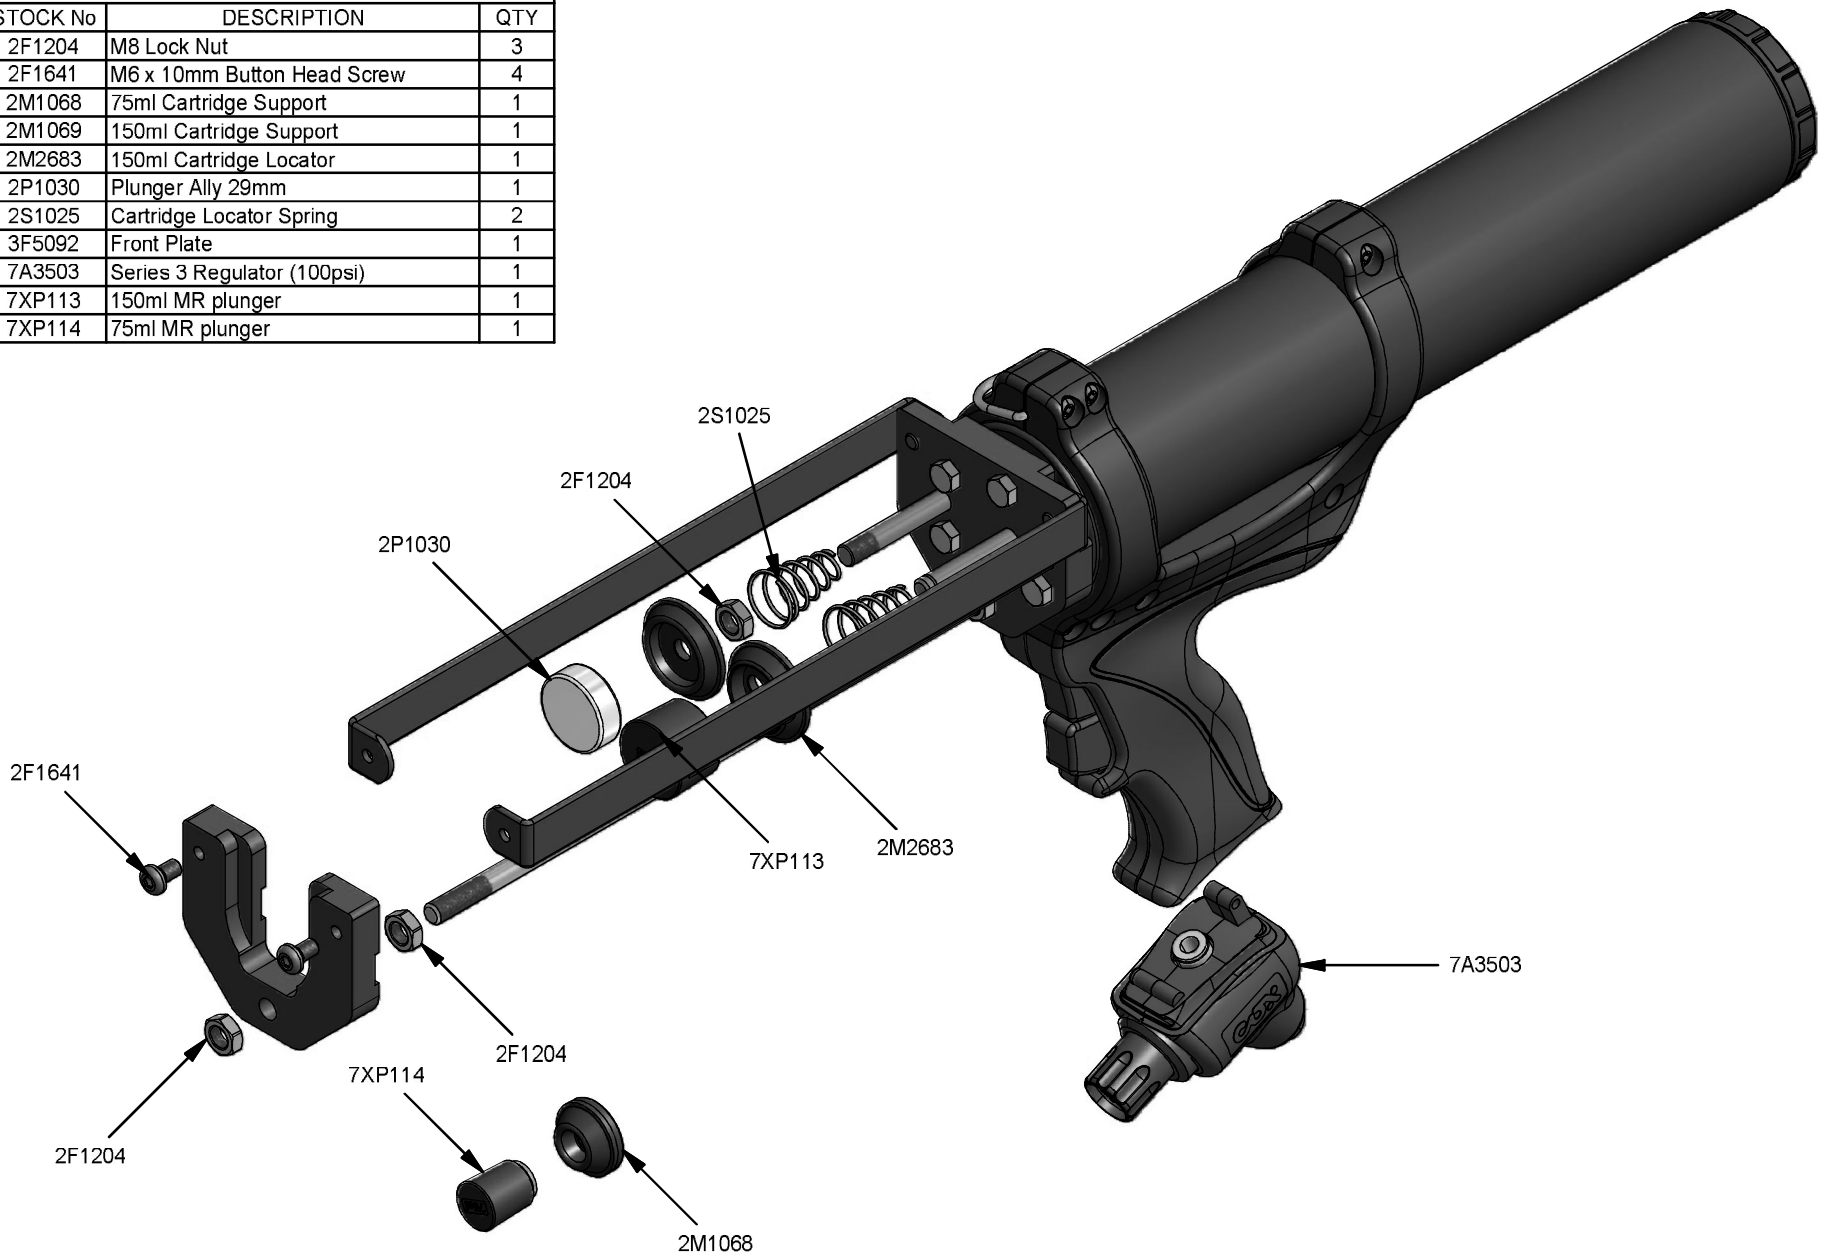

Parts List		
STOCK No	DESCRIPTION	QTY
2F1204	M8 Lock Nut	3
2F1641	M6 x 10mm Button Head Screw	4
2M1068	75ml Cartridge Support	1
2M1069	150ml Cartridge Support	1
2M2683	150ml Cartridge Locator	1
2P1030	Plunger Ally 29mm	1
2S1025	Cartridge Locator Spring	2
3F5092	Front Plate	1
7A3503	Series 3 Regulator (100psi)	1
7XP113	150ml MR plunger	1
7XP114	75ml MR plunger	1

S3 PPA 150 B MR

SULZER

REV

DATE

E

20/03/2017