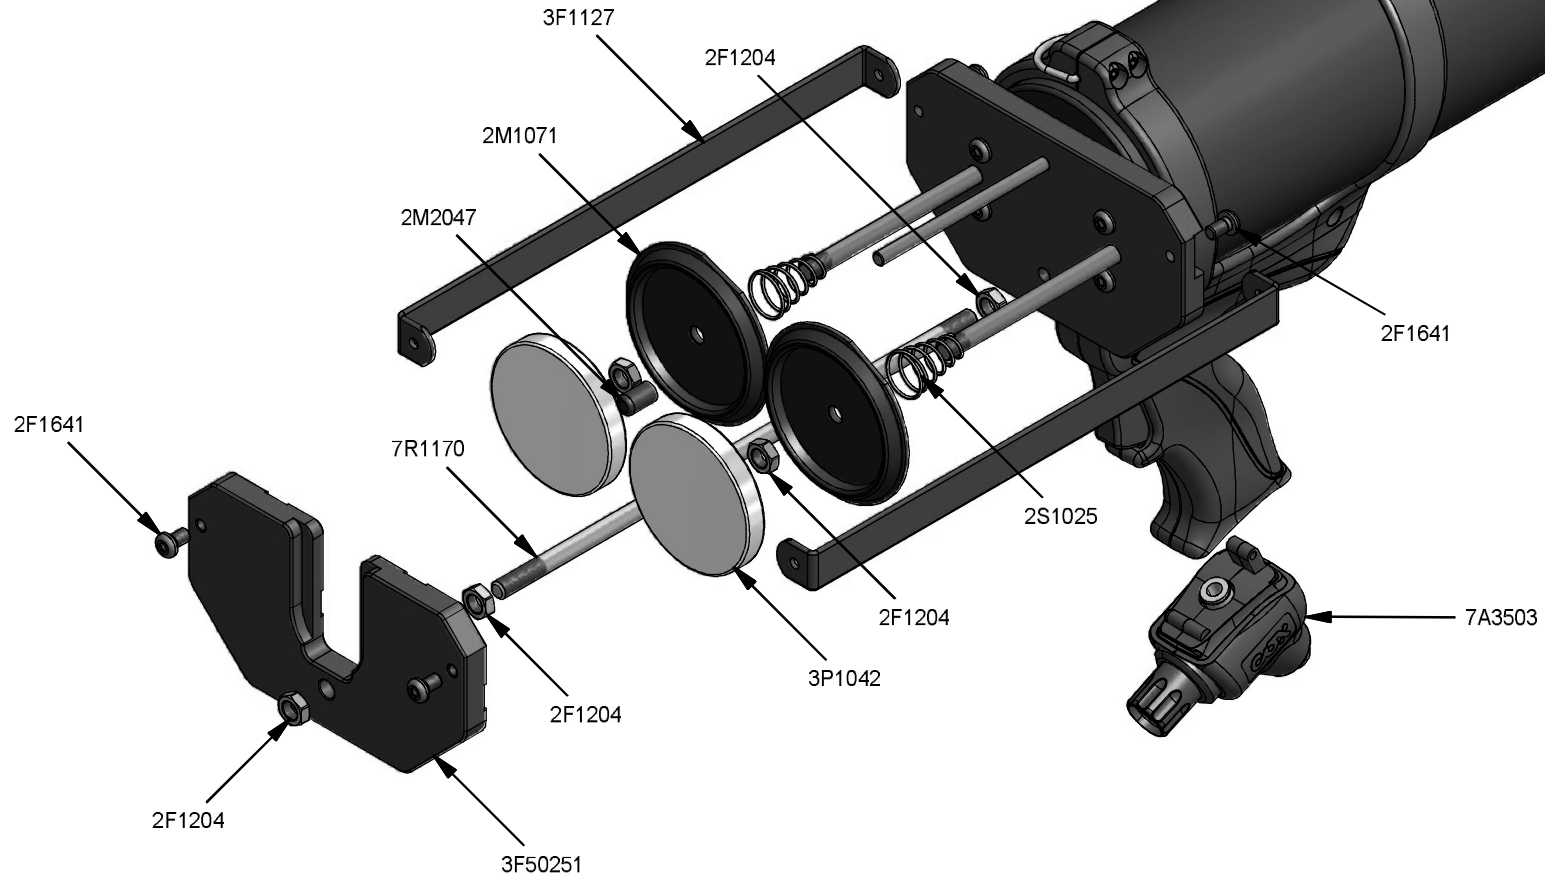

Parts List		
STOCK No	DESCRIPTION	QTY
2F1204	M8 Lock Nut	5
2F1641	M6 x 10mm Button Head Screw	4
2M1071	Cartridge Locator 750ml	2
2M2047	Plastic Rod Shield	1
2S1025	Cartridge Locator Spring	2
3F50251	Front Plate	1
7A3503	Series 3 Regulator (100psi)	1
7R1170	Rod 270mm	1

S3 PPA 1500

SULZER

REV

DATE

G

28/03/2017