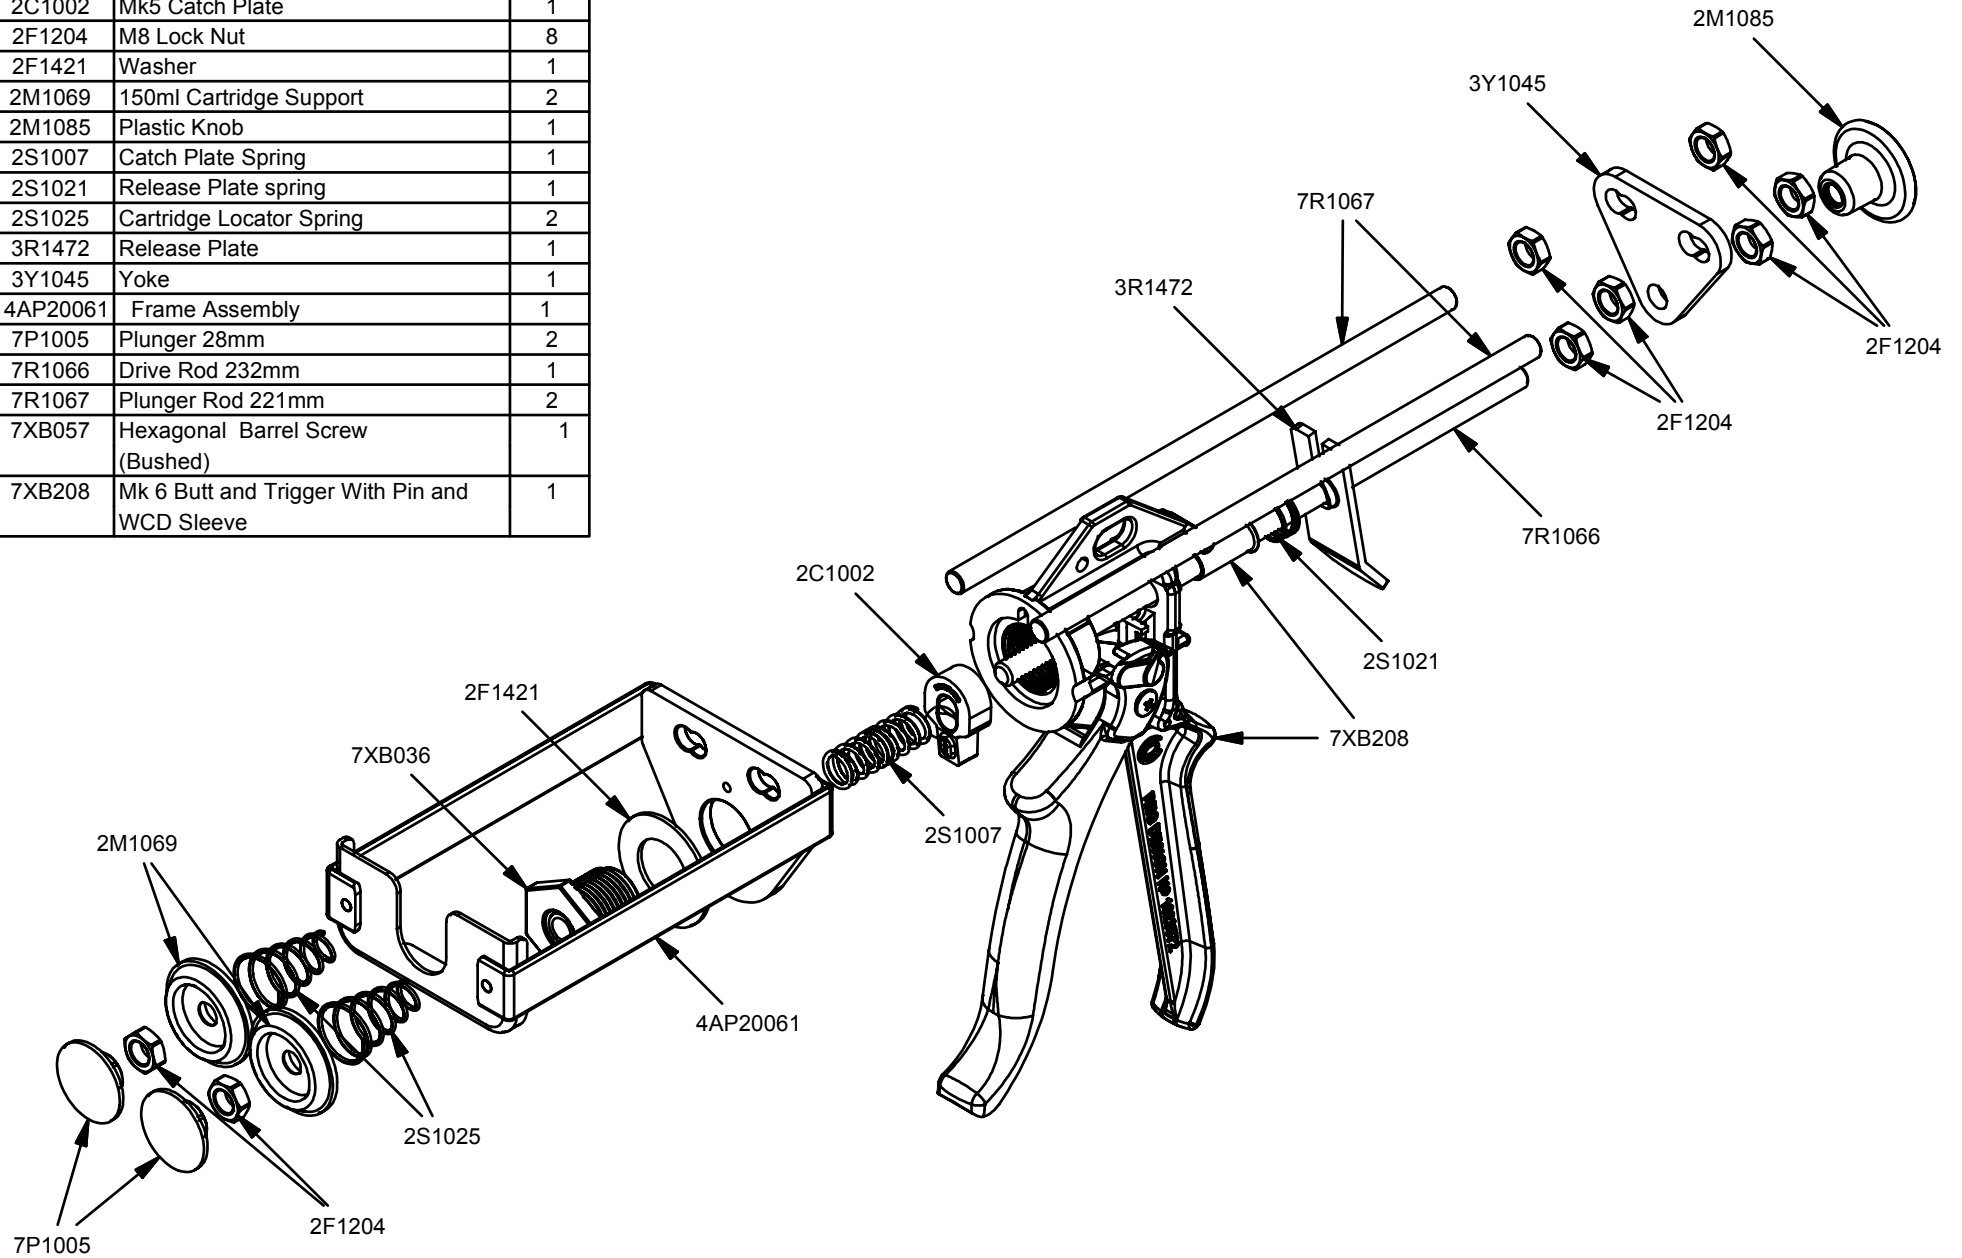

Parts List		
STOCK No	DESCRIPTION	QTY
2C1002	Mk5 Catch Plate	1
2F1204	M8 Lock Nut	8
2F1421	Washer	1
2M1069	150ml Cartridge Support	2
2M1085	Plastic Knob	1
2S1007	Catch Plate Spring	1
2S1021	Release Plate spring	1
2S1025	Cartridge Locator Spring	2
3R1472	Release Plate	1
3Y1045	Yoke	1
4AP20061	Frame Assembly	1
7P1005	Plunger 28mm	2
7R1066	Drive Rod 232mm	1
7R1067	Plunger Rod 221mm	2
7XB057	Hexagonal Barrel Screw (Bushed)	1
7XB208	Mk 6 Butt and Trigger With Pin and WCD Sleeve	1

M75

REV

DATE

A

15/08/2003