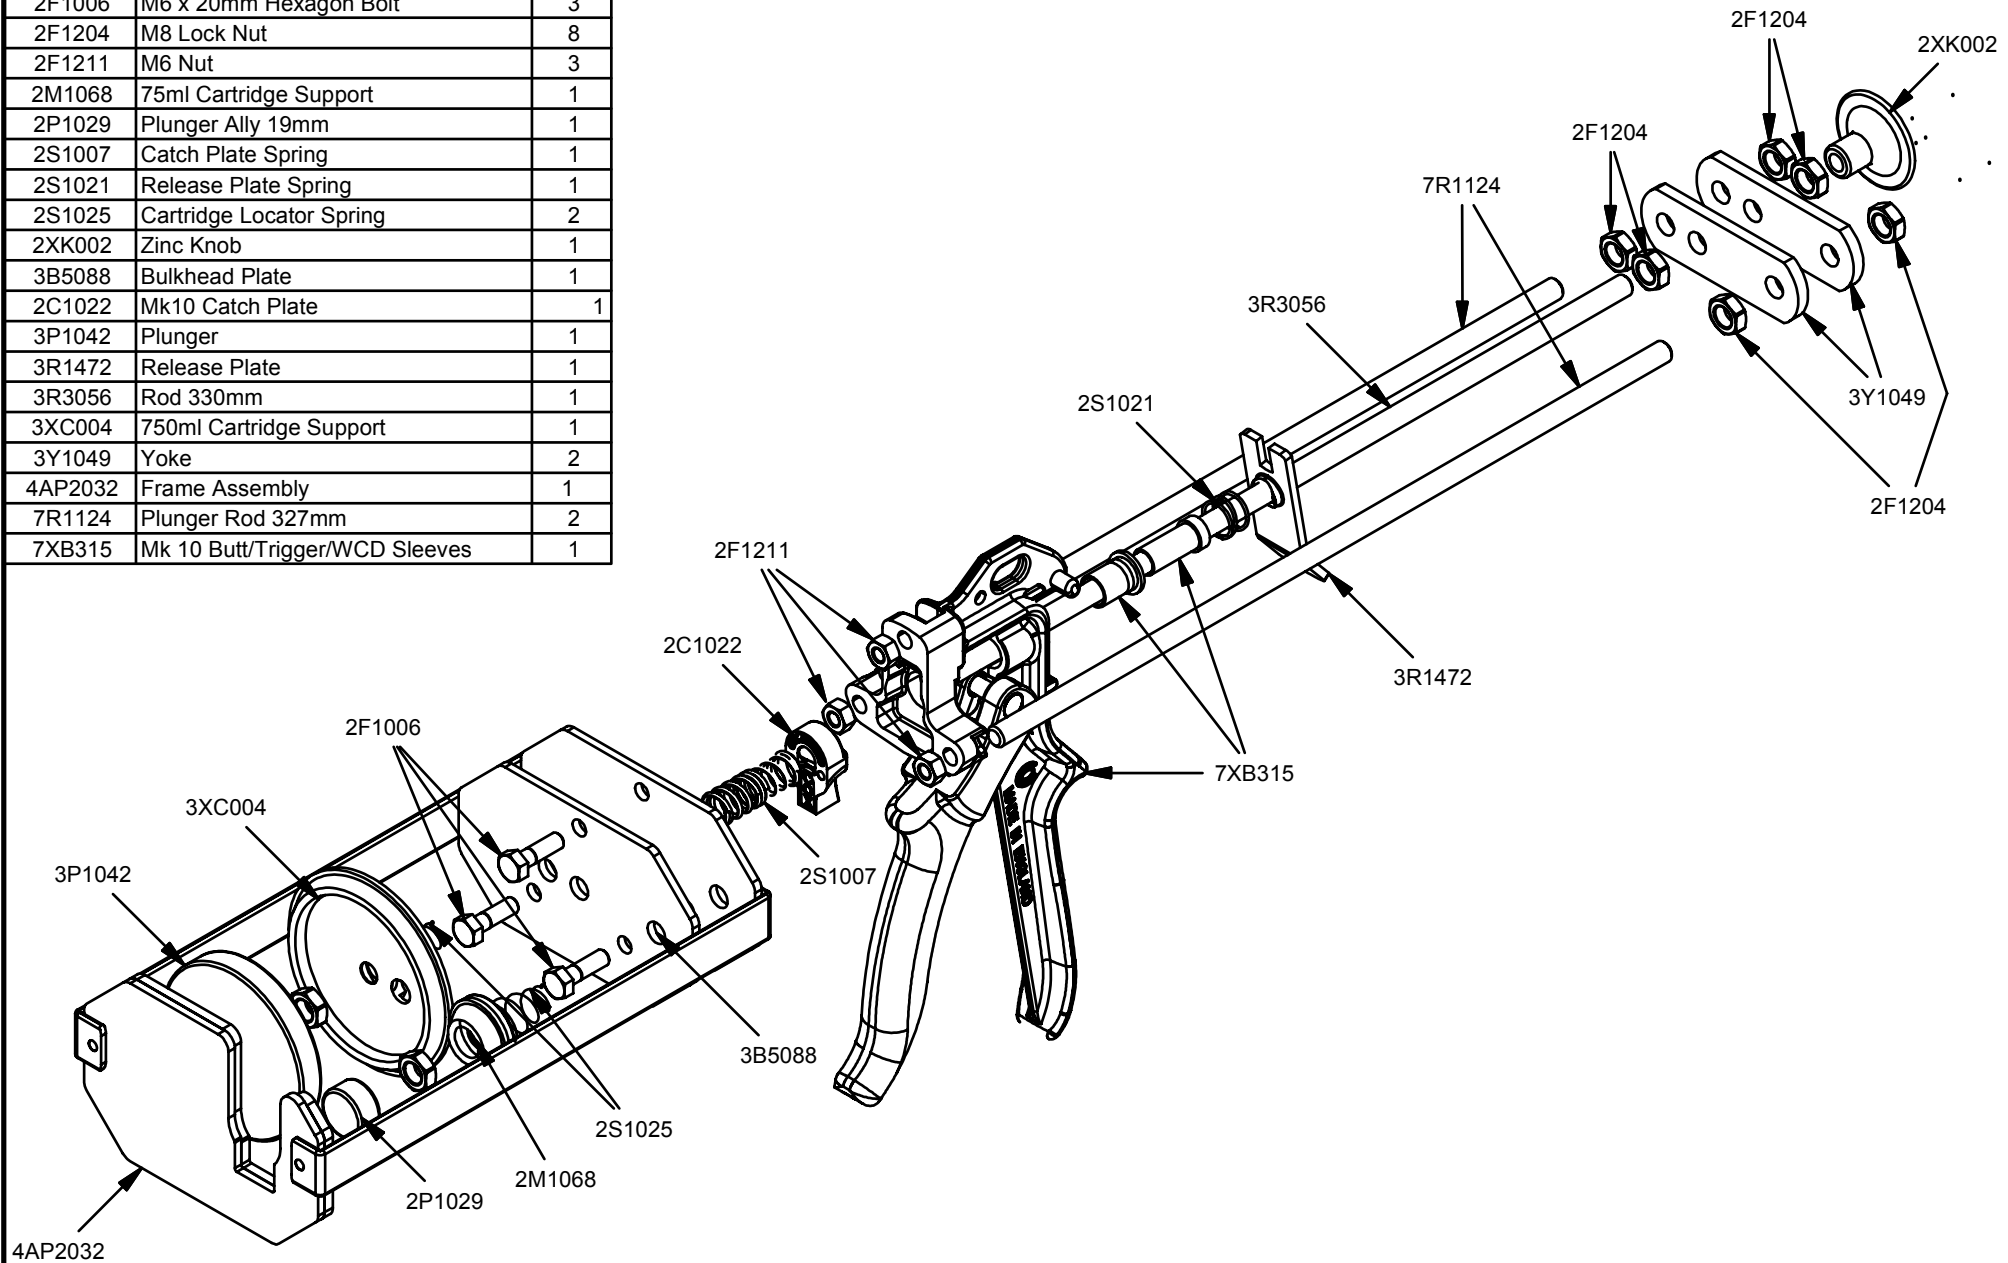

Parts List		
STOCK No	DESCRIPTION	QTY
2F1006	M6 x 20mm Hexagon Bolt	3
2F1204	M8 Lock Nut	8
2F1211	M6 Nut	3
2M1068	75ml Cartridge Support	1
2P1029	Plunger Ally 19mm	1
2S1007	Catch Plate Spring	1
2S1021	Release Plate Spring	1
2S1025	Cartridge Locator Spring	2
2XK002	Zinc Knob	1
3B5088	Bulkhead Plate	1
2C1022	Mk10 Catch Plate	1
3P1042	Plunger	1
3R1472	Release Plate	1
3R3056	Rod 330mm	1
3XC004	750ml Cartridge Support	1
3Y1049	Yoke	2
4AP2032	Frame Assembly	1
7R1124	Plunger Rod 327mm	2
7XB315	Mk 10 Butt/Trigger/WCD Sleeves	1

M750X/10

REV	DATE