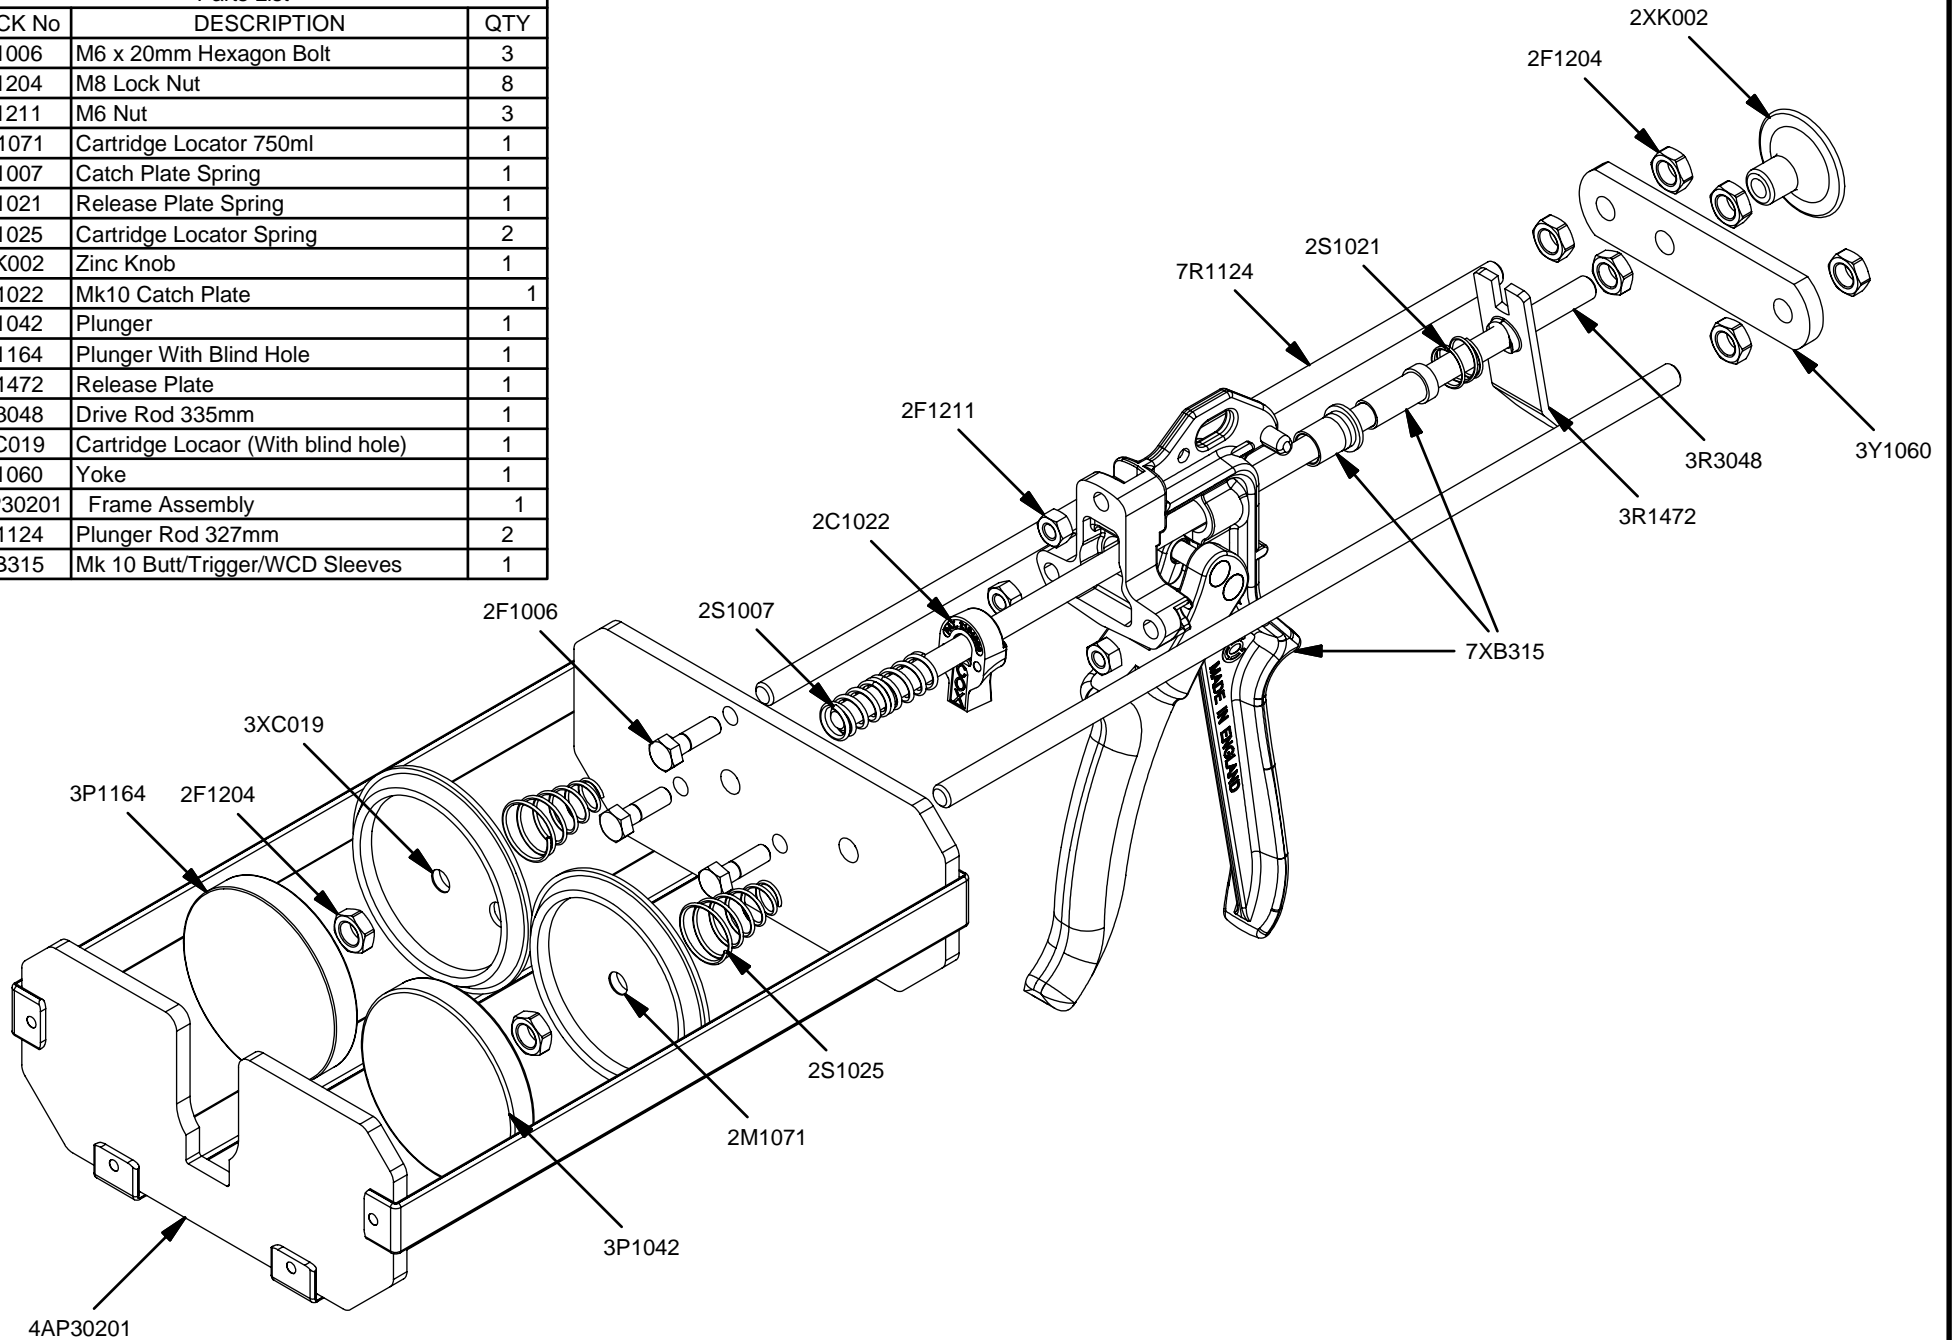

Parts List		
STOCK No	DESCRIPTION	QTY
2F1006	M6 x 20mm Hexagon Bolt	3
2F1204	M8 Lock Nut	8
2F1211	M6 Nut	3
2M1071	Cartridge Locator 750ml	1
2S1007	Catch Plate Spring	1
2S1021	Release Plate Spring	1
2S1025	Cartridge Locator Spring	2
2XK002	Zinc Knob	1
2C1022	Mk10 Catch Plate	1
3P1042	Plunger	1
3P1164	Plunger With Blind Hole	1
3R1472	Release Plate	1
3R3048	Drive Rod 335mm	1
3XC019	Cartridge Locaor (With blind hole)	1
3Y1060	Yoke	1
4AP30201	Frame Assembly	1
7R1124	Plunger Rod 327mm	2
7XB315	Mk 10 Butt/Trigger/WCD Sleeves	1