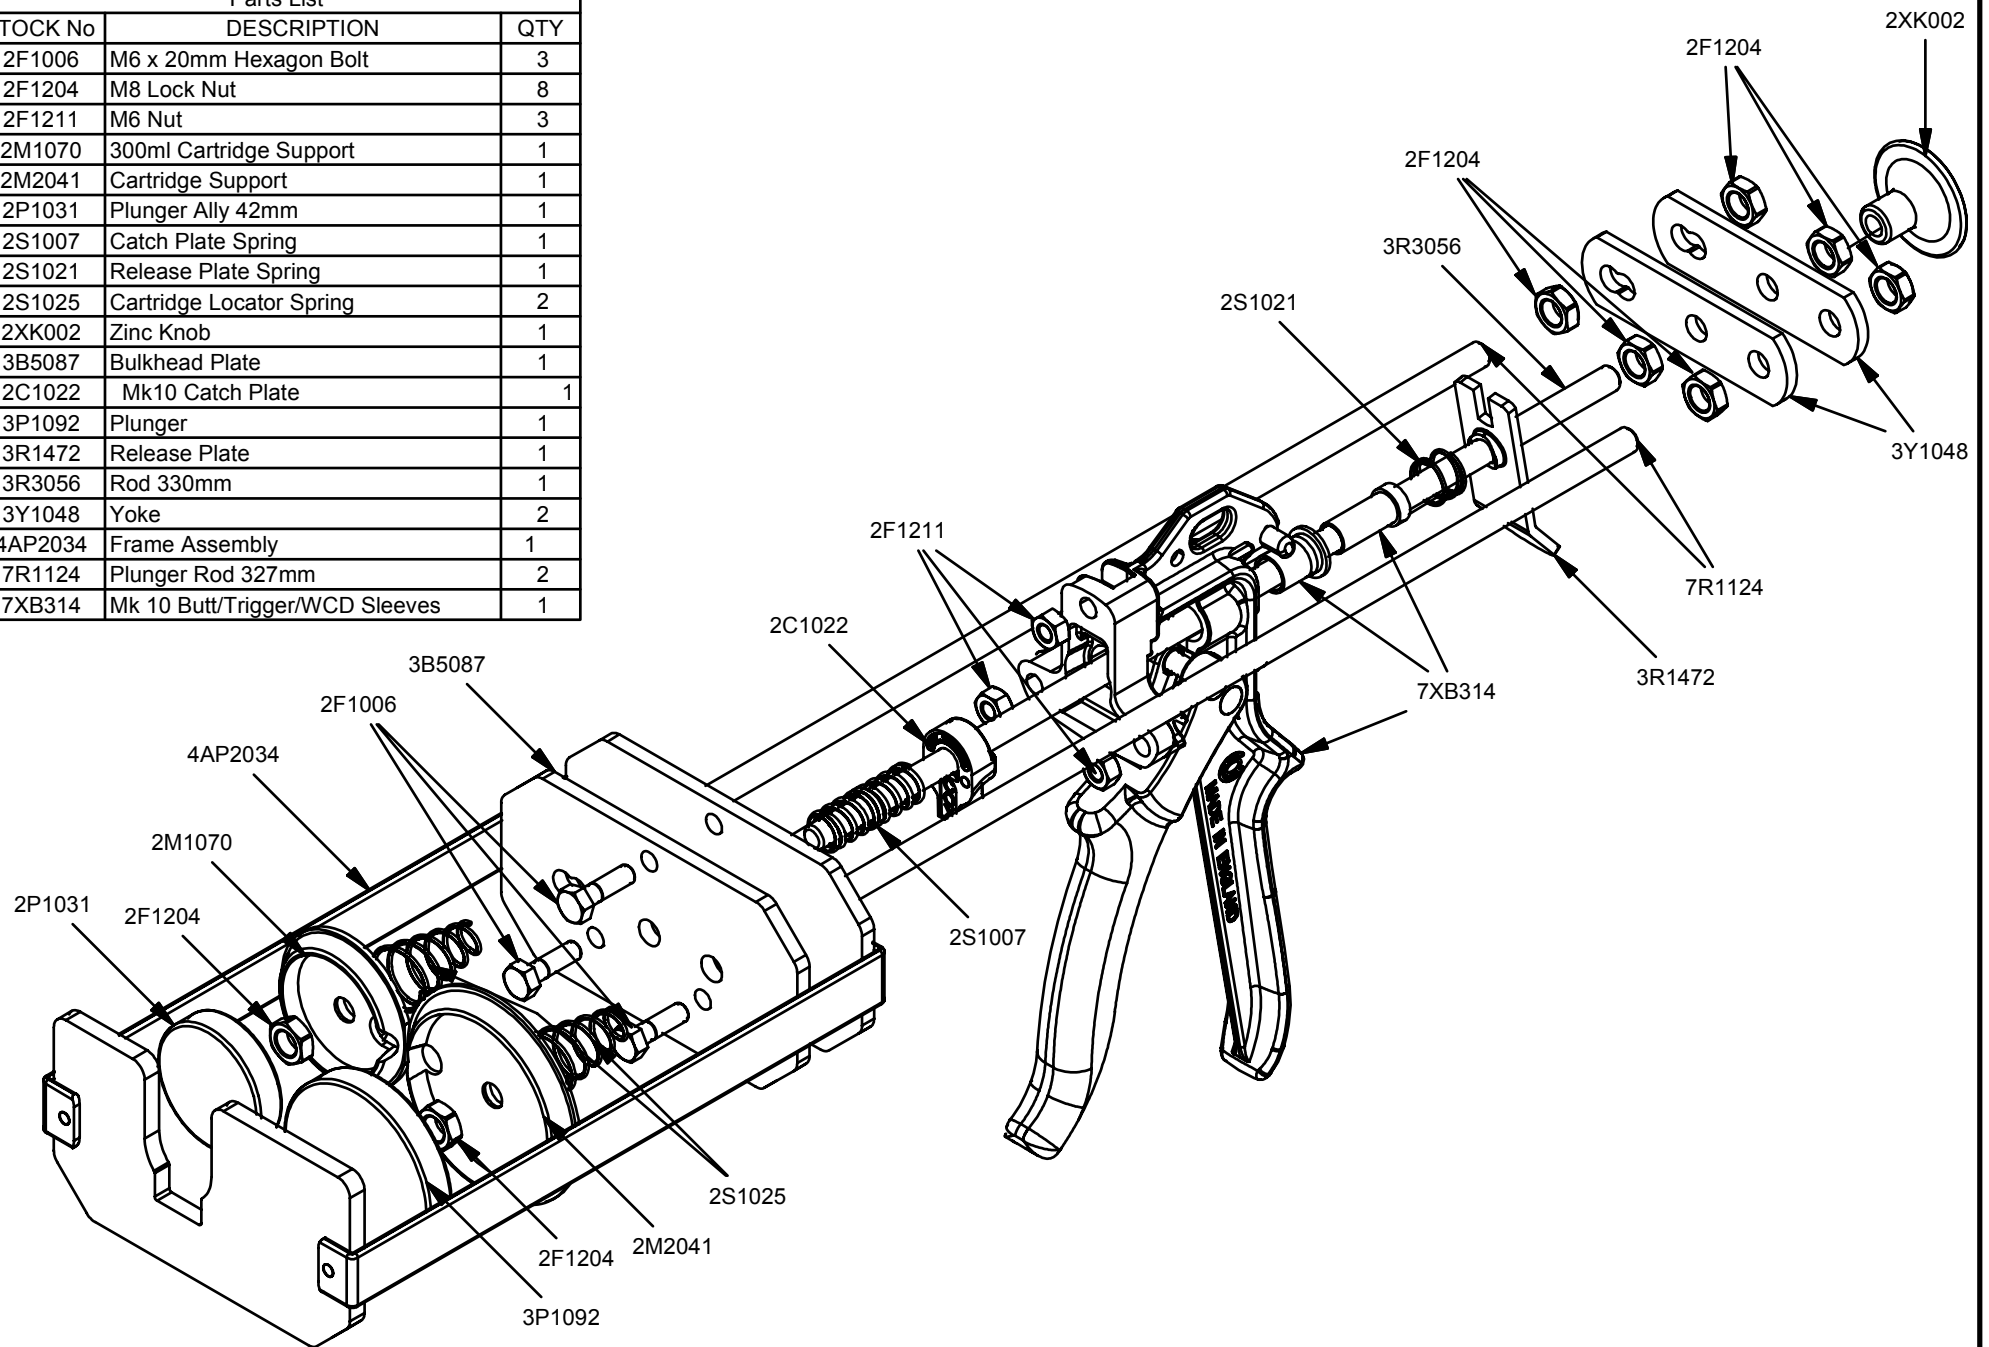

Parts List		
STOCK No	DESCRIPTION	QTY
2F1006	M6 x 20mm Hexagon Bolt	3
2F1204	M8 Lock Nut	8
2F1211	M6 Nut	3
2M1070	300ml Cartridge Support	1
2M2041	Cartridge Support	1
2P1031	Plunger Ally 42mm	1
2S1007	Catch Plate Spring	1
2S1021	Release Plate Spring	1
2S1025	Cartridge Locator Spring	2
2XK002	Zinc Knob	1
3B5087	Bulkhead Plate	1
2C1022	Mk10 Catch Plate	1
3P1092	Plunger	1
3R1472	Release Plate	1
3R3056	Rod 330mm	1
3Y1048	Yoke	2
4AP2034	Frame Assembly	1
7R1124	Plunger Rod 327mm	2
7XB314	Mk 10 Butt/Trigger/WCD Sleeves	1

M600X/2

Quality Sealant Applicators

REV	DATE
C	14/08/2003