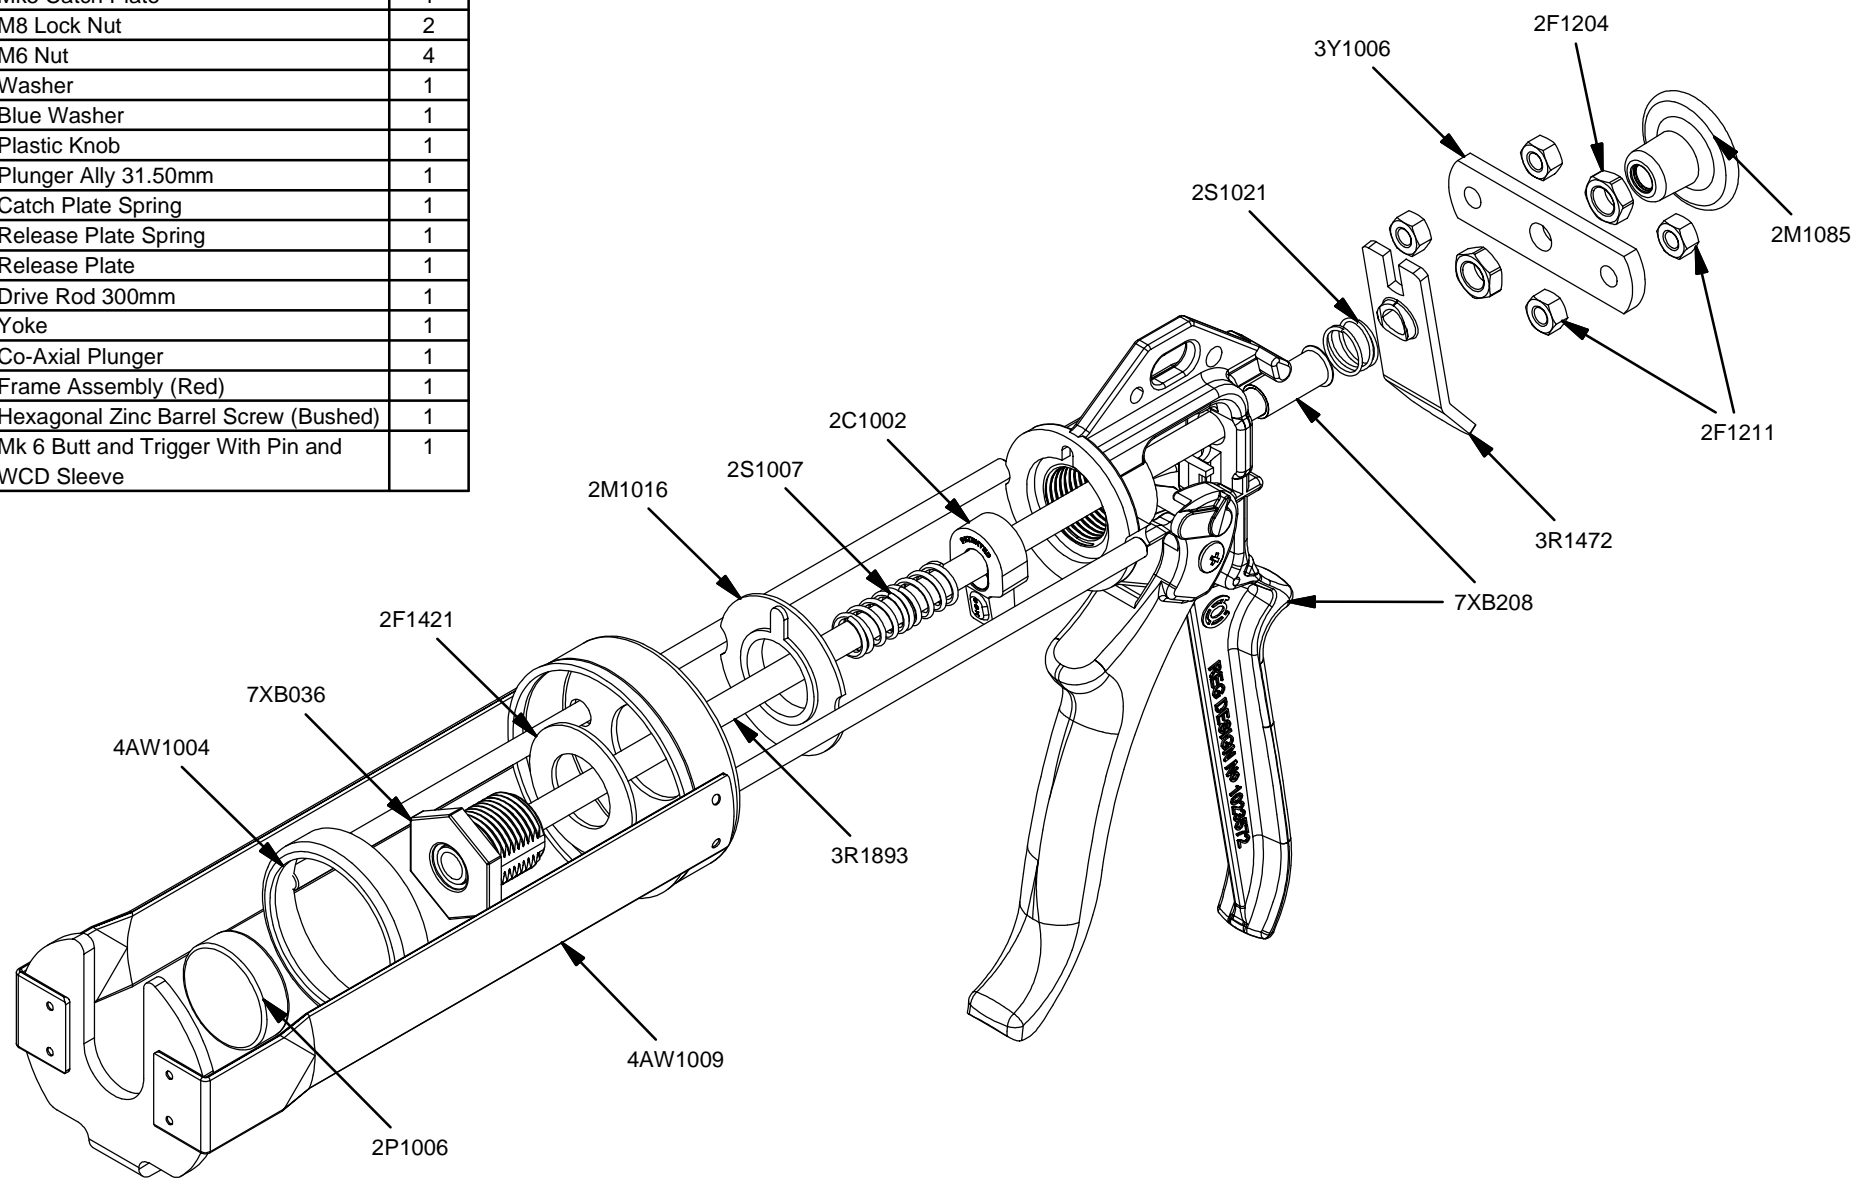

Parts List		
STOCK No	DESCRIPTION	QTY
2C1002	Mk5 Catch Plate	1
2F1204	M8 Lock Nut	2
2F1211	M6 Nut	4
2F1421	Washer	1
2M1016	Blue Washer	1
2M1085	Plastic Knob	1
2P1006	Plunger Ally 31.50mm	1
2S1007	Catch Plate Spring	1
2S1021	Release Plate Spring	1
3R1472	Release Plate	1
3R1893	Drive Rod 300mm	1
3Y1006	Yoke	1
4AW1004	Co-Axial Plunger	1
4AW1009	Frame Assembly (Red)	1
7XB036	Hexagonal Zinc Barrel Screw (Bushed)	1
7XB208	Mk 6 Butt and Trigger With Pin and WCD Sleeve	1