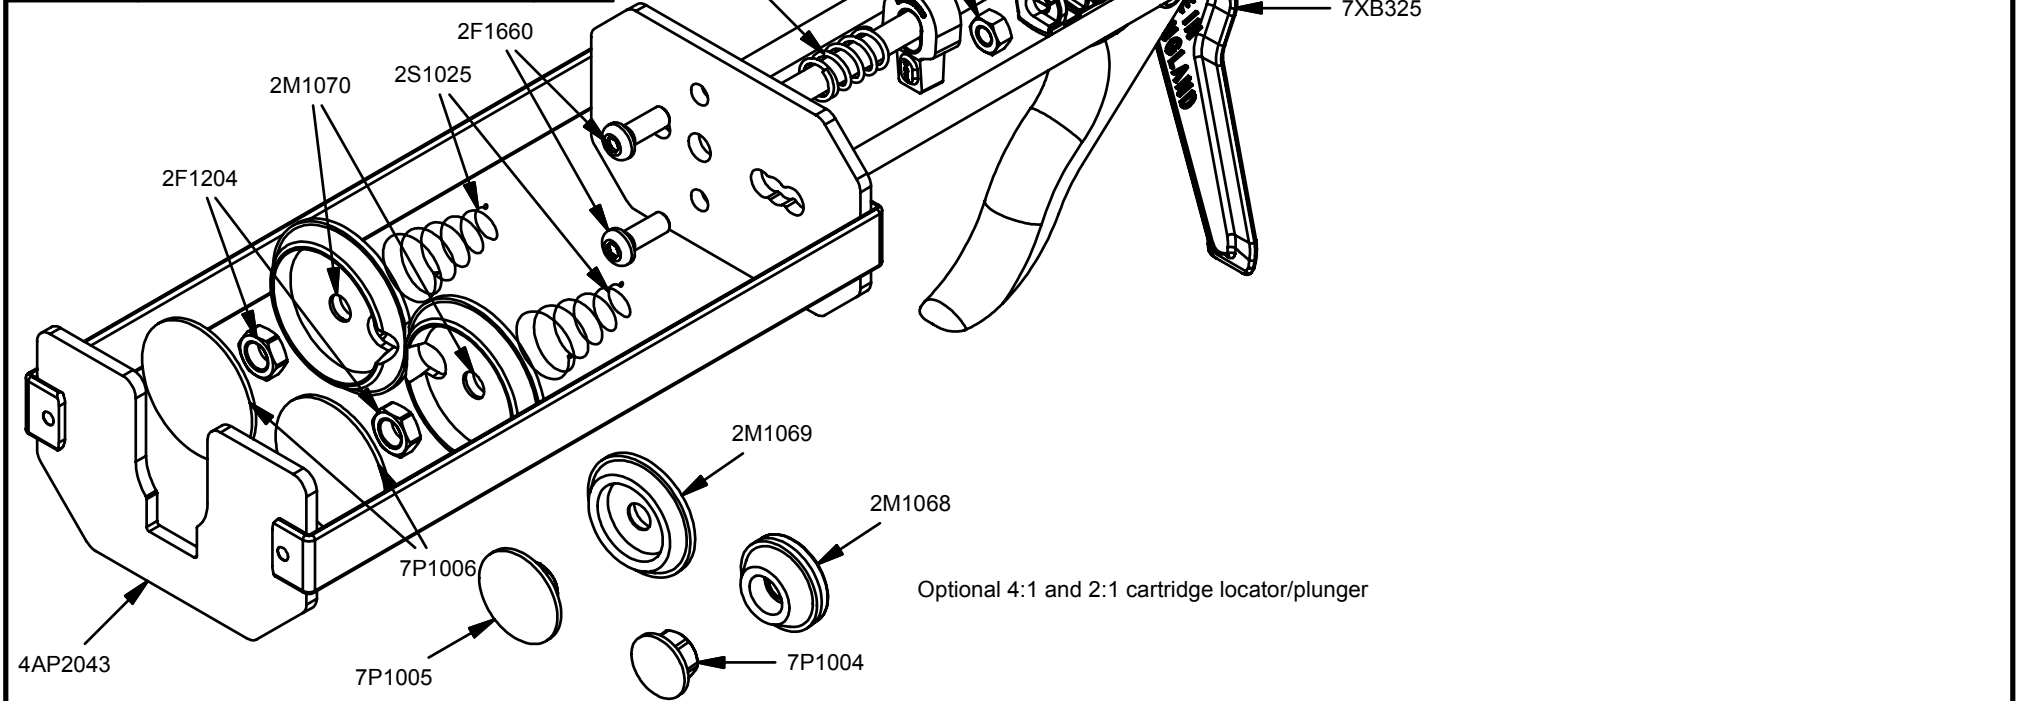

Parts List		
STOCK No	DESCRIPTION	QTY
2C1002	Mk5 Catch Plate	1
2F1204	M8 Lock Nut	8
2F1211	M6 Nut	2
2F1660	Screw	2
2M1068	75ml Cartridge Support	1
2M1069	150ml Cartridge Support	1
2M1070	Cartridge Support	2
2M1085	Plastic Knob	1
2S1001	Catch Plate Spring	1
2S1021	Release Plate spring	1
2S1025	Cartridge Locator Spring	2
3R1421	Release Plate	1
3Y1047	Yoke	1
4AP2043	Frame Assembly	1
7P1004	Plunger	1
7P1005	Plunger	1
7P1006	Plunger 42mm	2
7R1158	Plunger Rod 334mm	2
7R1159	Drive Rod 341mm	1
7XB325	LV Butt/Trigger/WCD Sleeve	1