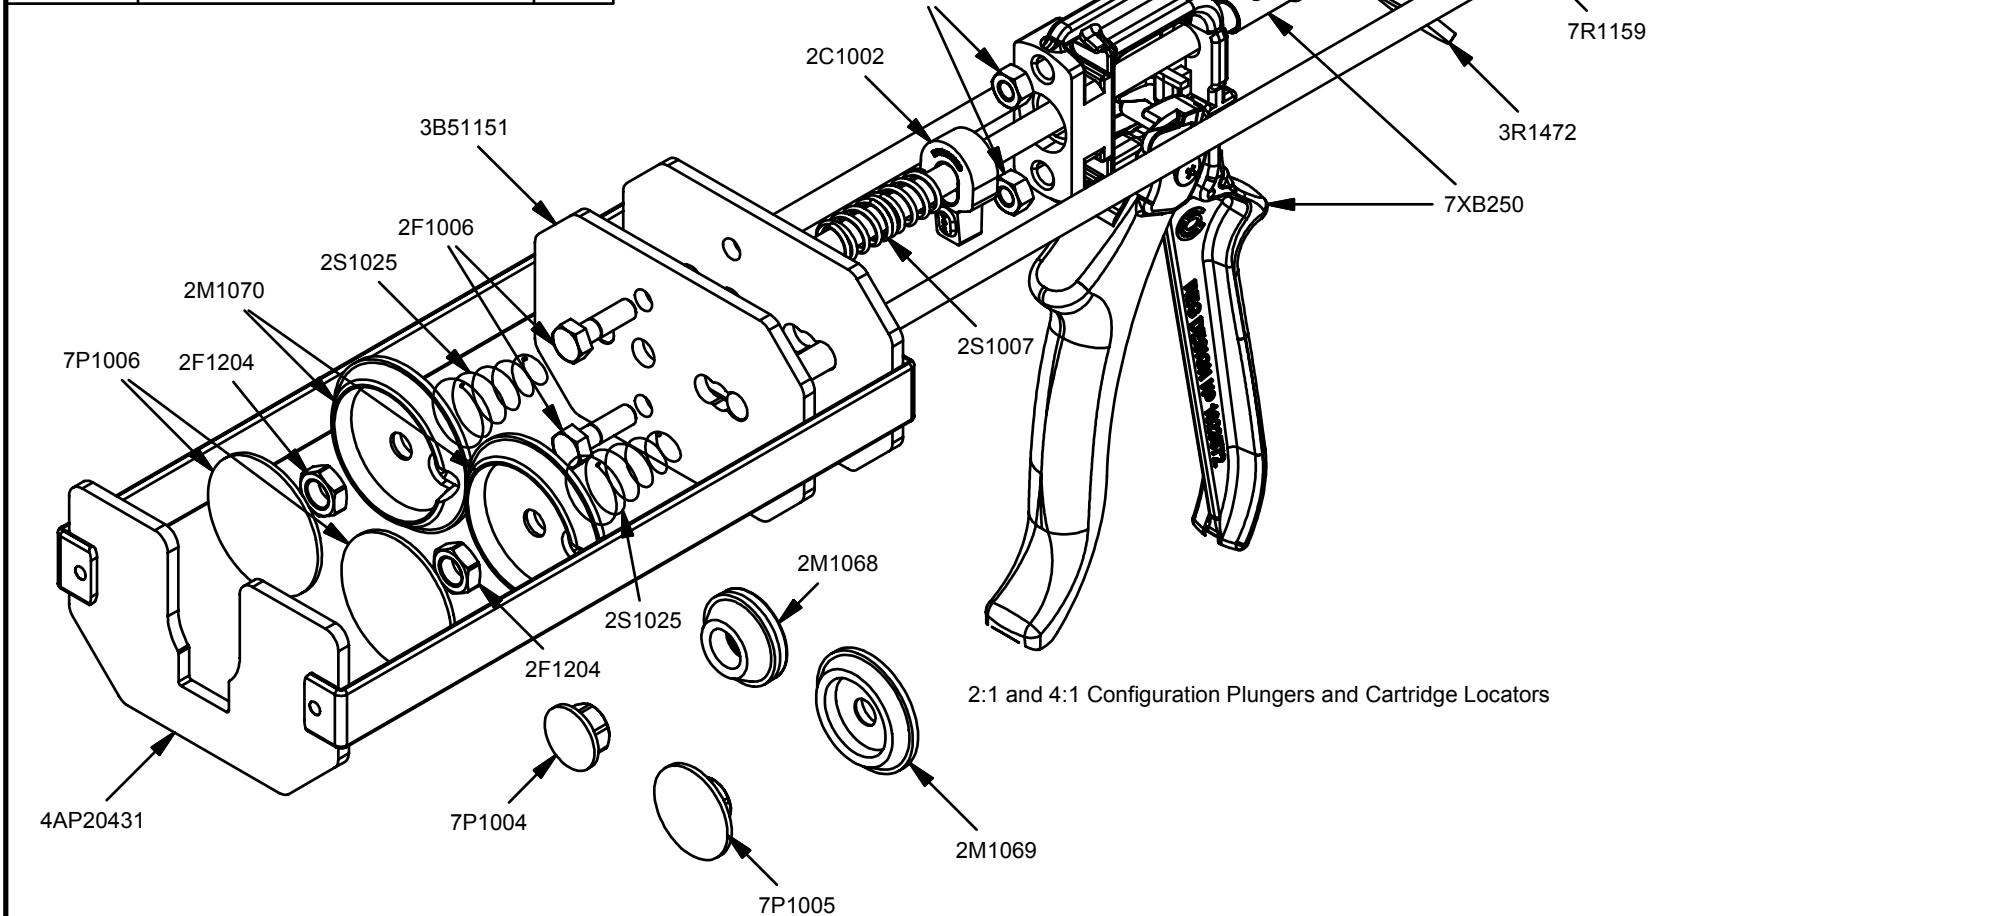

Parts List			Parts List		
STOCK No	DESCRIPTION	QTY	STOCK No	DESCRIPTION	QTY
2C1002	Mk5 Catch Plate	1	3Y1047	Yoke	2
2F1006	M6 x 20mm Hexagon Bolt	2	4AP20431	Frame Assembly (Red)	1
2F1204	M8 Lock Nut	8	7P1004	Plunger 19mm	1
2F1211	M6 Nut	2	7P1005	Plunger 28mm	1
2M1068	75ml Cartridge Support	1	7P1006	Plunger 42mm	2
2M1069	150ml Cartridge Support	1	7R1158	Plunger Rod 334mm	2
2M1070	300ml Cartridge Support	2	7R1159	Drive Rod 341mm	1
2M1085	Plastic Knob	1	7XB250	Mk7 Butt/Trigger/Pin/WCD Assembly	1
2S1007	Catch Plate Spring	1			
2S1021	Release Plate spring	1			
2S1025	Cartridge Locator Spring	2			
3B51151	Bulkhead Plate	1			
3R1472	Release Plate	1			