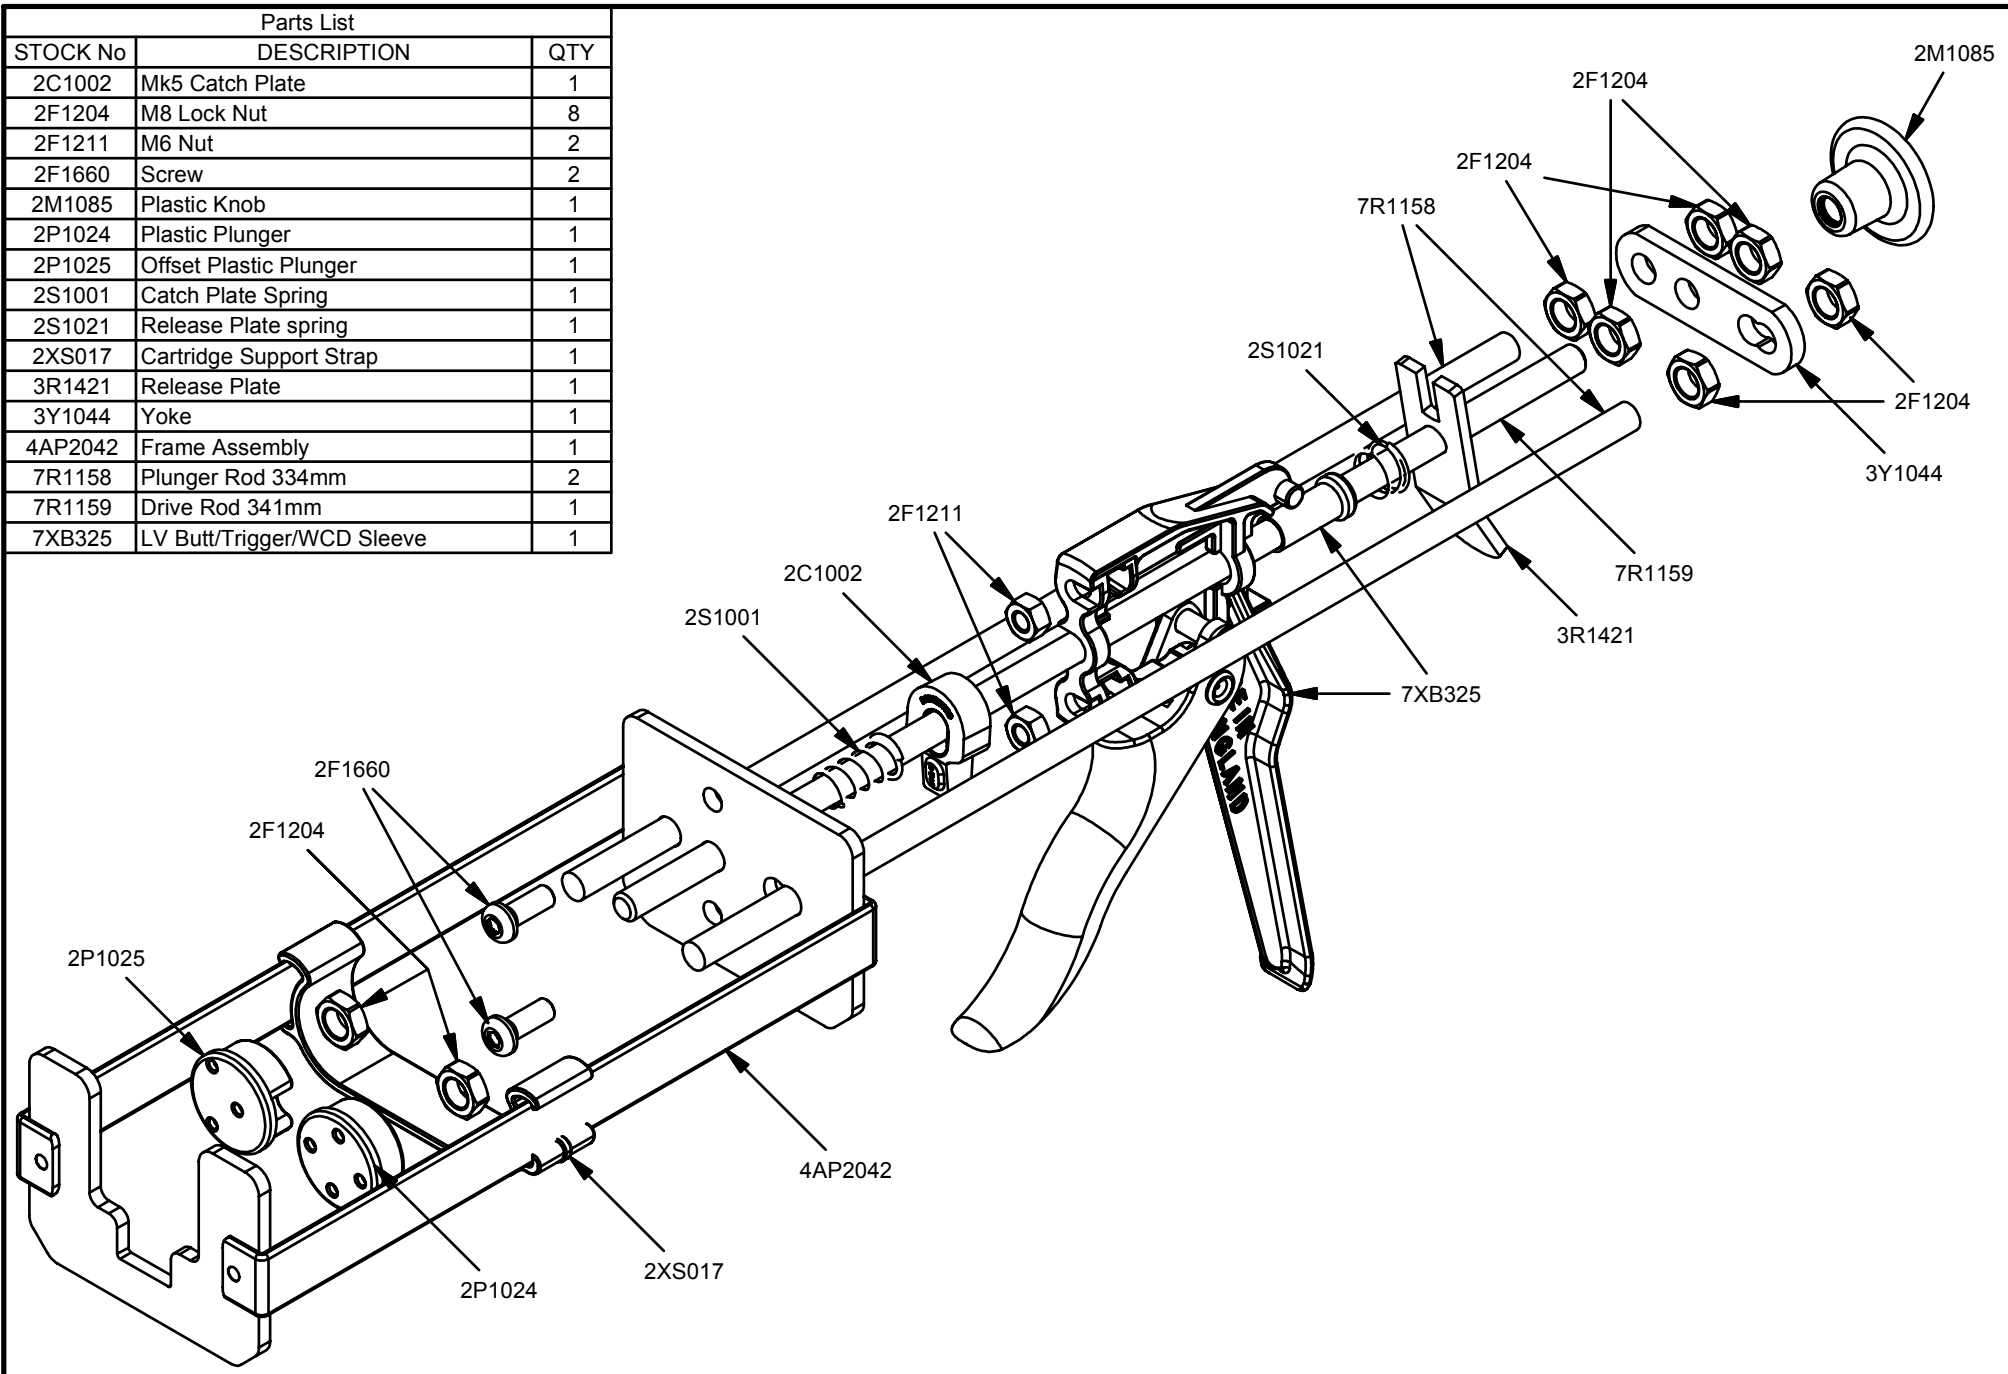

Parts List		
STOCK No	DESCRIPTION	QTY
2C1002	Mk5 Catch Plate	1
2F1204	M8 Lock Nut	8
2F1211	M6 Nut	2
2F1660	Screw	2
2M1085	Plastic Knob	1
2P1024	Plastic Plunger	1
2P1025	Offset Plastic Plunger	1
2S1001	Catch Plate Spring	1
2S1021	Release Plate spring	1
2XS017	Cartridge Support Strap	1
3R1421	Release Plate	1
3Y1044	Yoke	1
4AP2042	Frame Assembly	1
7R1158	Plunger Rod 334mm	2
7R1159	Drive Rod 341mm	1
7XB325	LV Butt/Trigger/WCD Sleeve	1

M150 LV

REV	DATE
B	14/08/2003