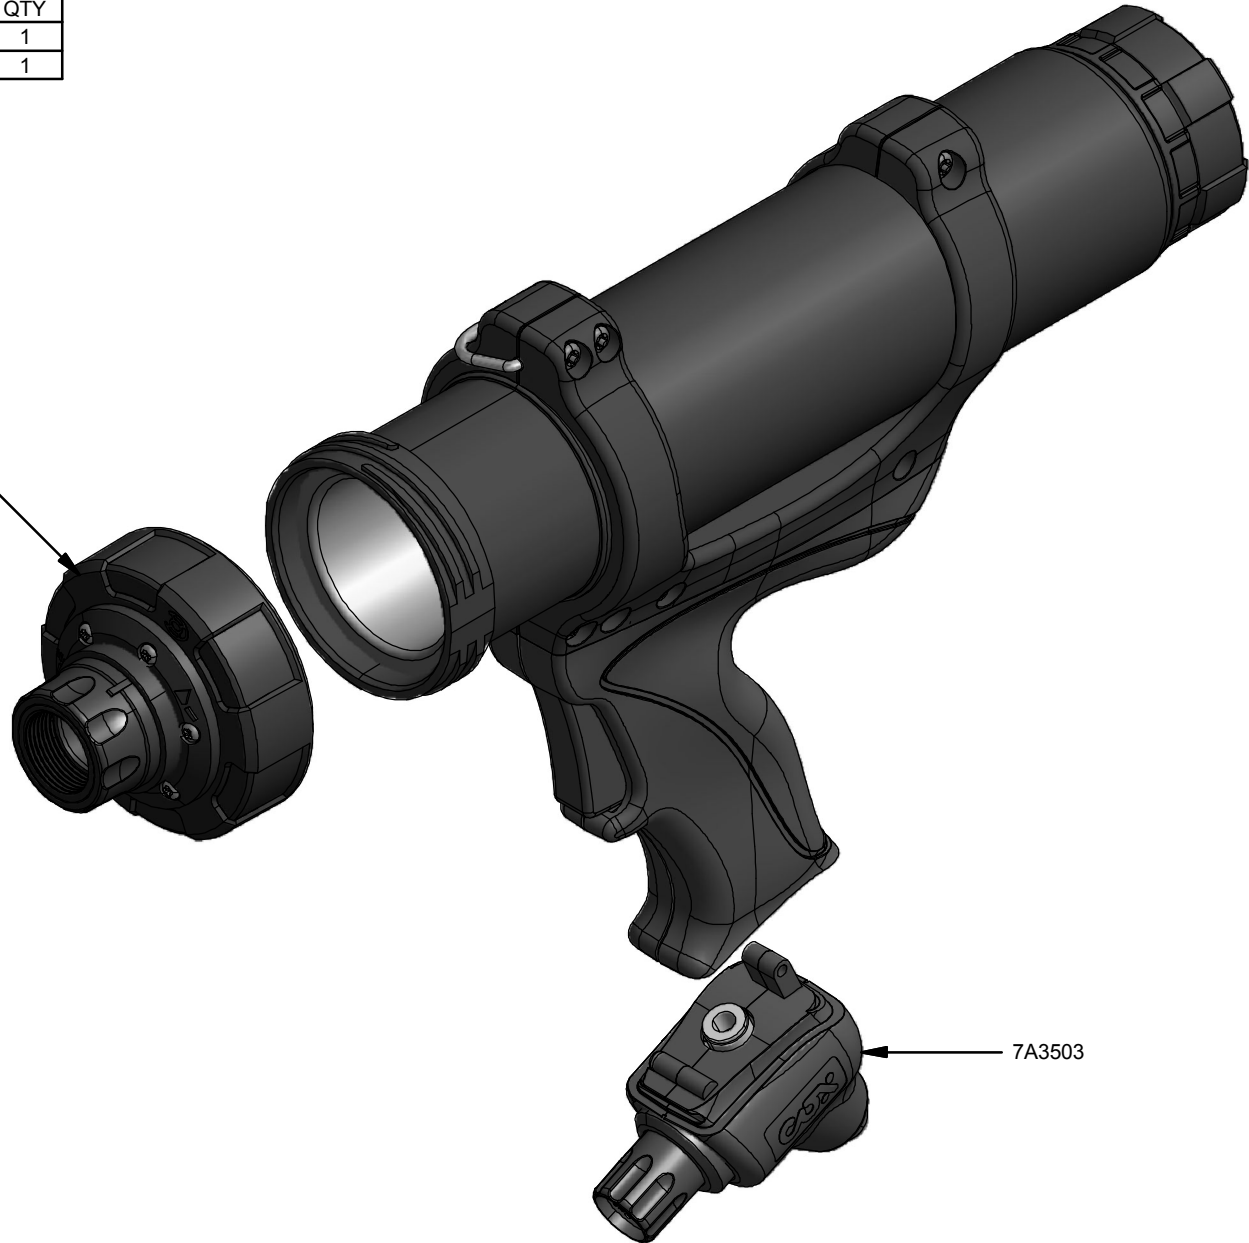

Parts List		
STOCK No	DESCRIPTION	QTY
7A3503	Series 3 Regulator (100psi)	1
7XS061	Spray Nozzle Assembly	1

7XS061

7A3503

Jetflow 3 310 Cartridge

SULZER

REV

DATE

D