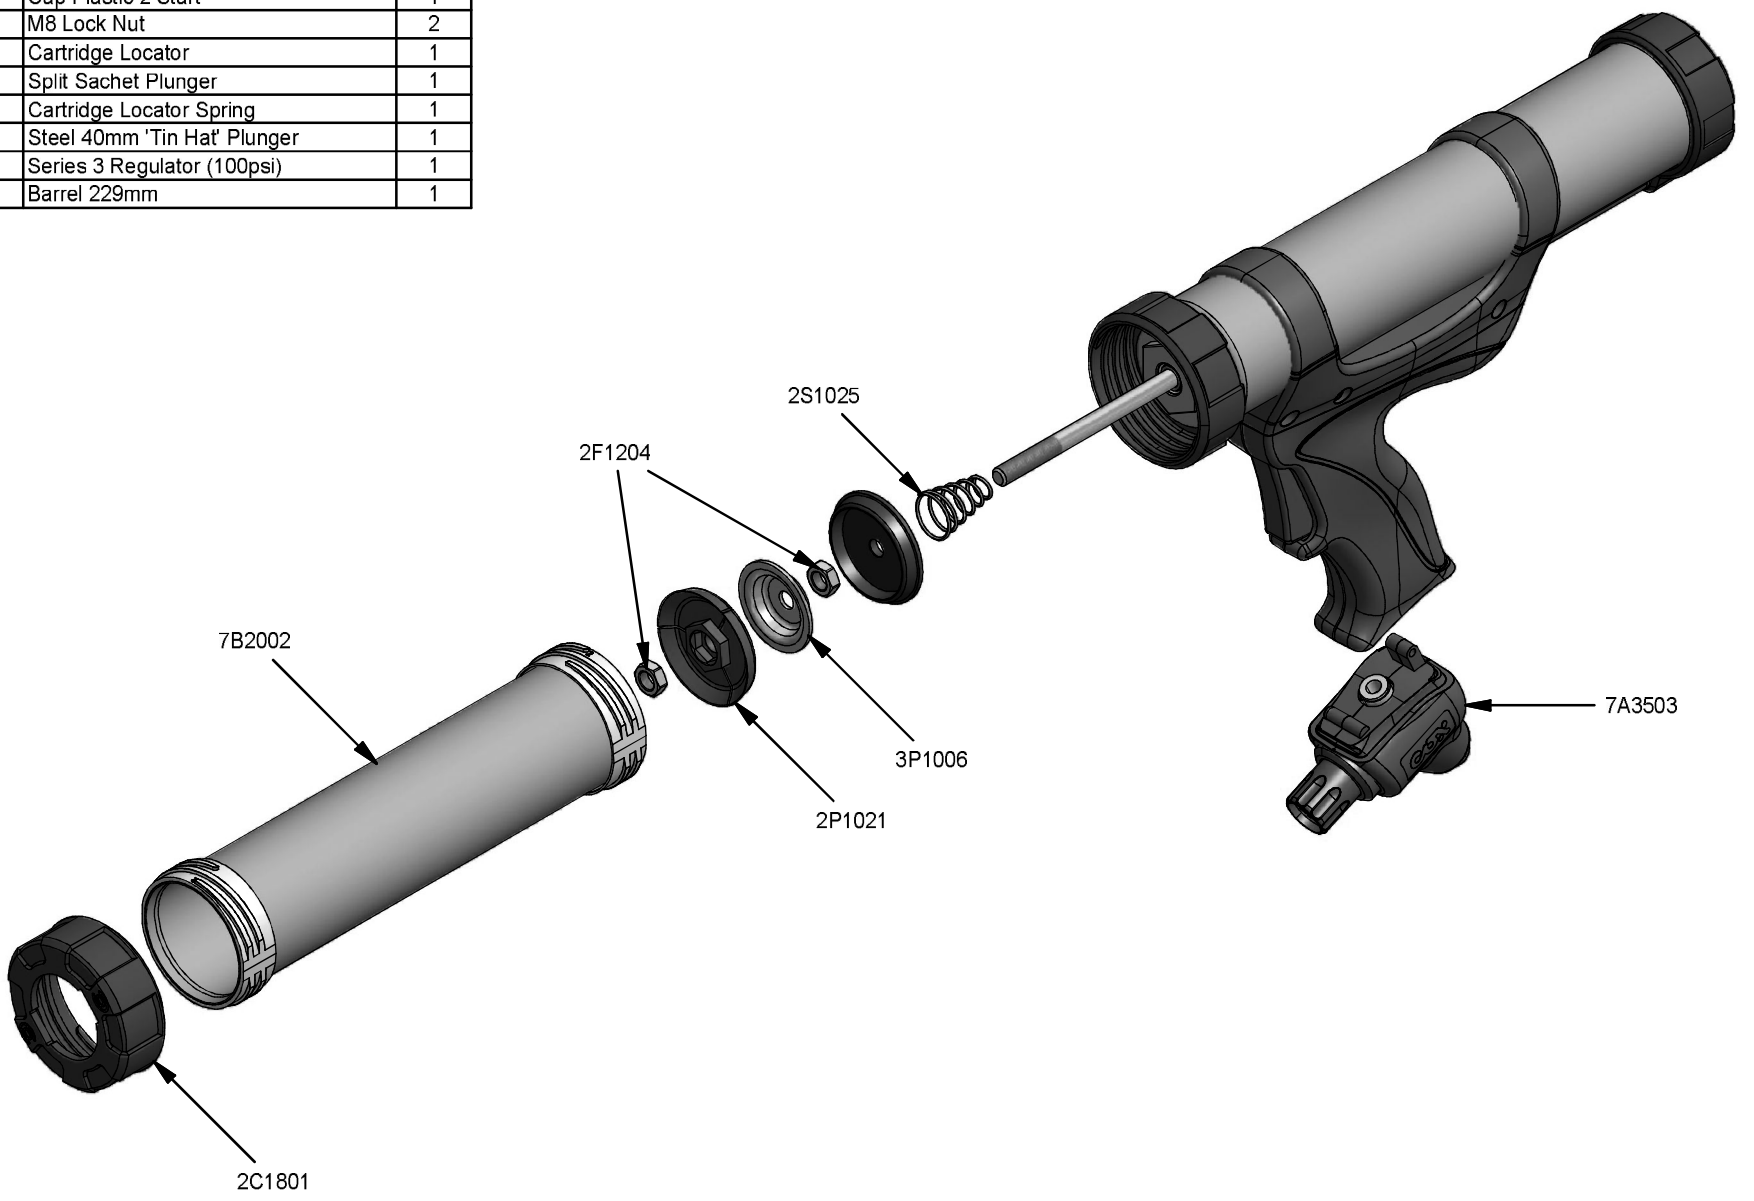

Parts List		
STOCK No	DESCRIPTION	QTY
2C1801	Cap Plastic 2 Start	1
2F1204	M8 Lock Nut	2
2M1086	Cartridge Locator	1
2P1021	Split Sachet Plunger	1
2S1025	Cartridge Locator Spring	1
3P1006	Steel 40mm 'Tin Hat' Plunger	1
7A3503	Series 3 Regulator (100psi)	1
7B2002	Barrel 229mm	1

Airflow 3 Combi 310

SULZER

REV	DATE
D	28/03/2017