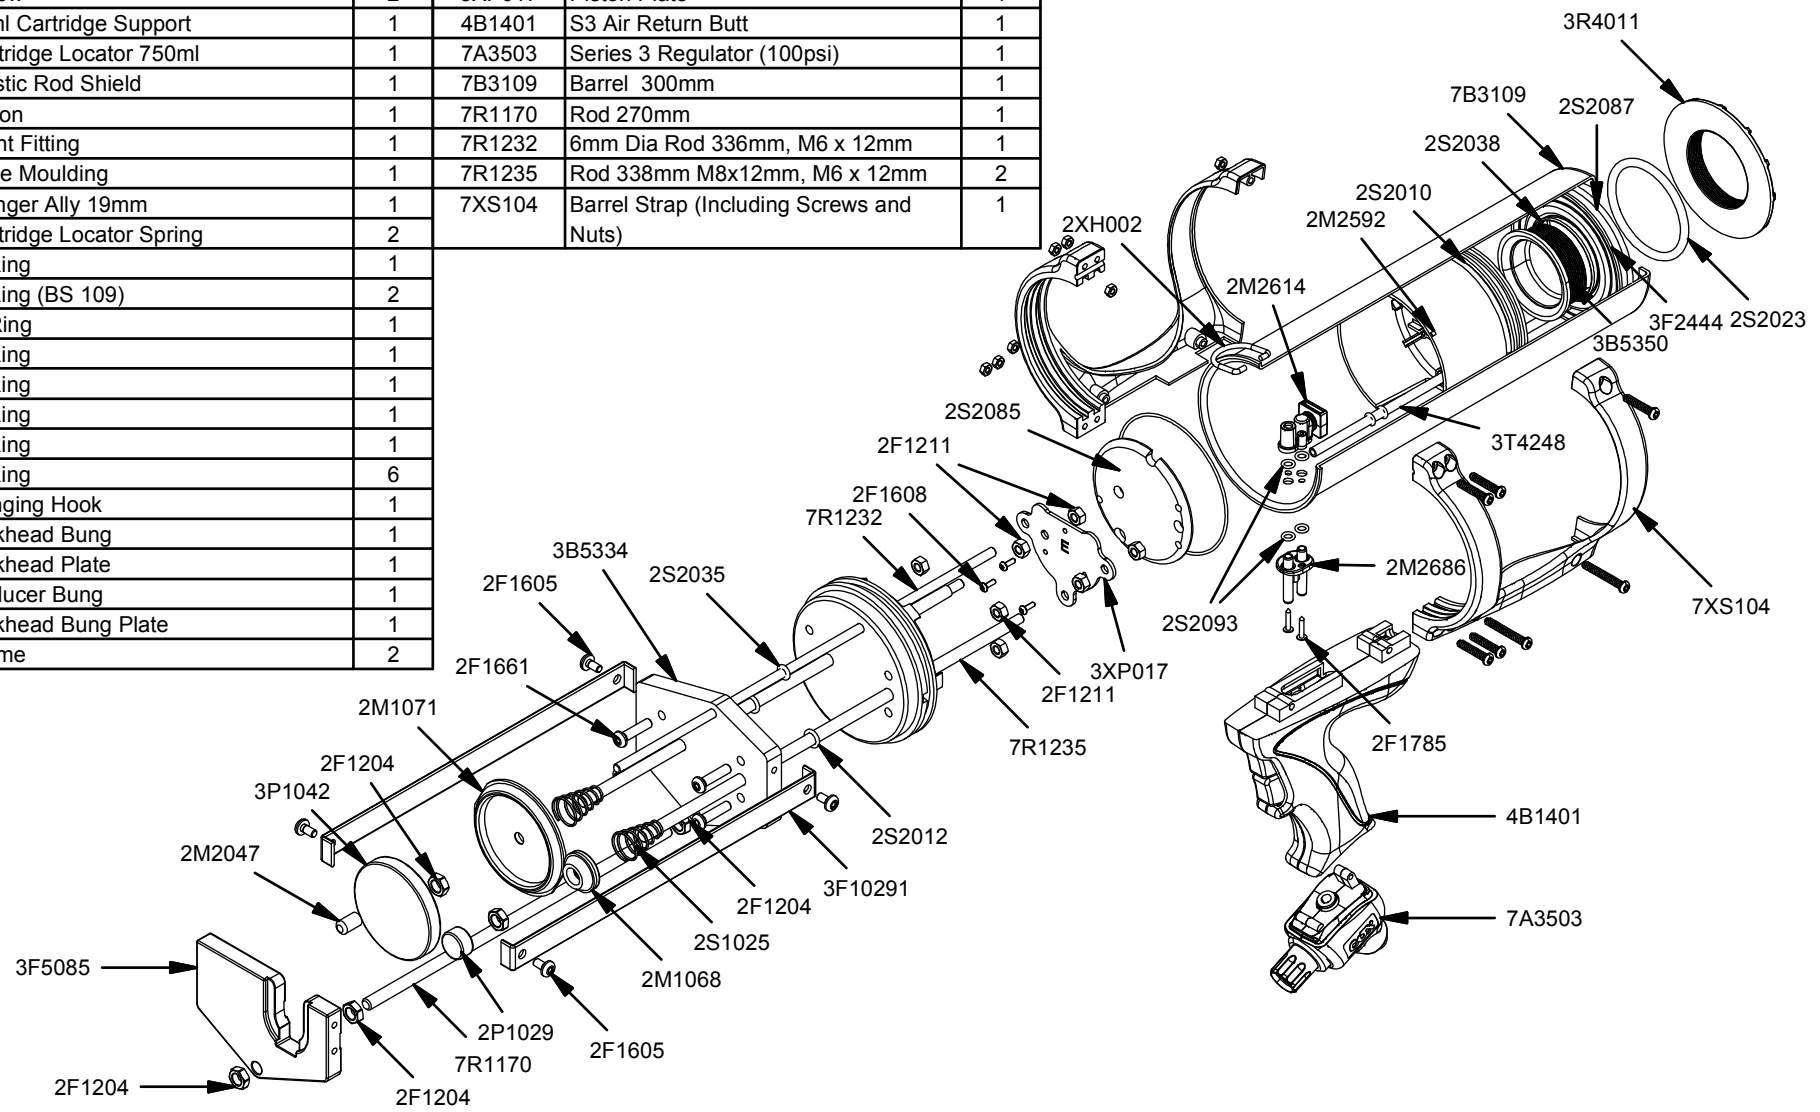

Parts List			Parts List		
STOCK No	DESCRIPTION	QTY	STOCK No	DESCRIPTION	QTY
2F1204	M8 Lock Nut	5	3F2444	Reducer Washer	1
2F1211	M6 Nut	8	3F5085	Front Plate	1
2F1605	Screw M5 x 10mm	4	3P1042	Plunger	1
2F1608	Screw No.4 x 3/8"	3	3R4011	Backing Ring	1
2F1661	M6 x 25mm Screw	4	3T4248	Brass Tube 248mm	1
2F1785	Screw	2	3XP017	Piston Plate	1
2M1068	75ml Cartridge Support	1	4B1401	S3 Air Return Butt	1
2M1071	Cartridge Locator 750ml	1	7A3503	Series 3 Regulator (100psi)	1
2M2047	Plastic Rod Shield	1	7B3109	Barrel 300mm	1
2M2592	Piston	1	7R1170	Rod 270mm	1
2M2614	Front Fitting	1	7R1232	6mm Dia Rod 336mm, M6 x 12mm	1
2M2686	Tube Moulding	1	7R1235	Rod 338mm M8x12mm, M6 x 12mm	2
2P1029	Plunger Ally 19mm	1	7XS104	Barrel Strap (Including Screws and Nuts)	1
2S1025	Cartridge Locator Spring	2			
2S2010	O Ring	1			
2S2012	O Ring (BS 109)	2			
2S2023	O-Ring	1			
2S2035	O Ring	1			
2S2038	O Ring	1			
2S2085	O Ring	1			
2S2087	O Ring	1			
2S2093	O Ring	6			
2XH002	Hanging Hook	1			
3B5327	Bulkhead Bung	1			
3B5334	Bulkhead Plate	1			
3B5350	Reducer Bung	1			
3B5409	Bulkhead Bung Plate	1			
3F10291	Frame	2			