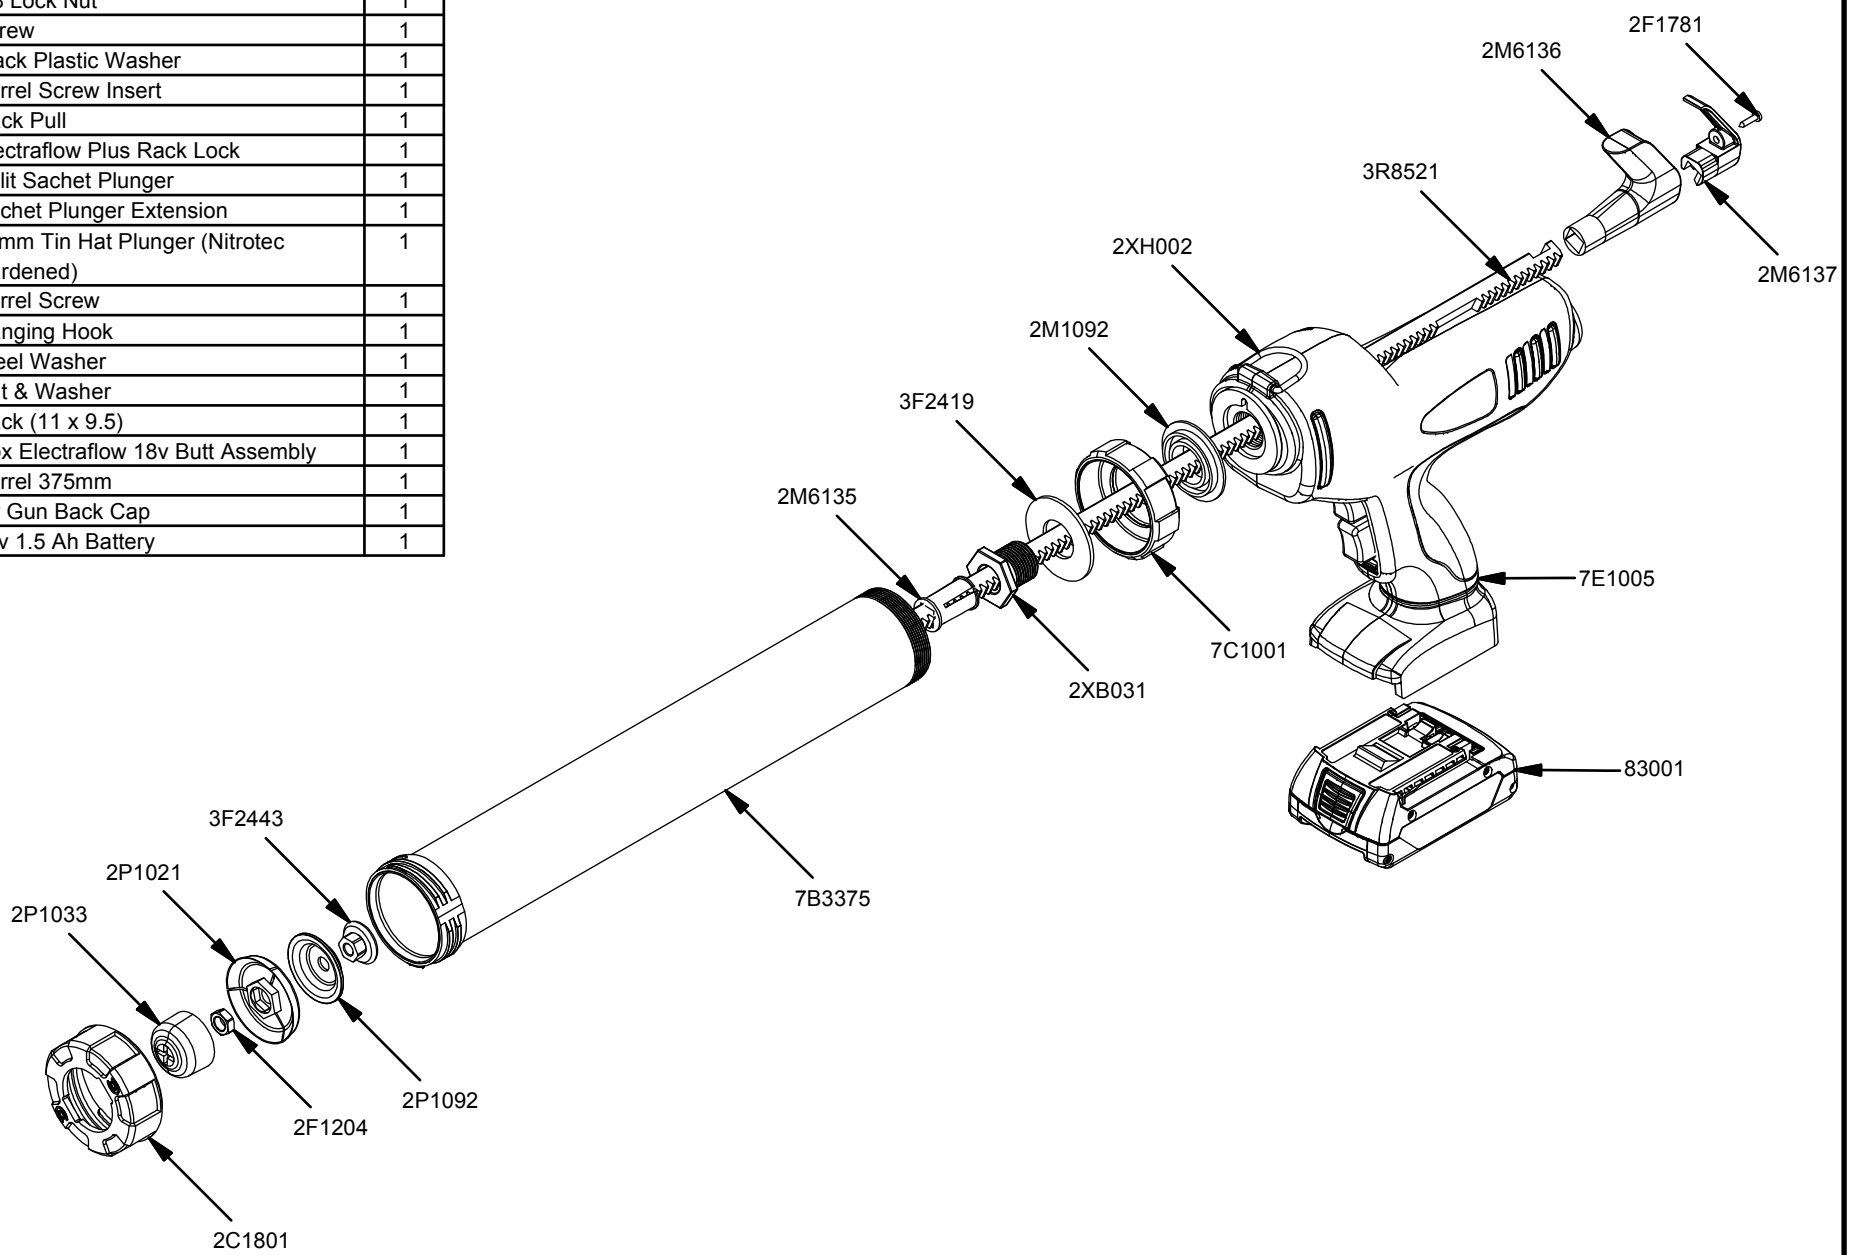

Parts List		
STOCK No	DESCRIPTION	QTY
2C1801	Cap Plastic 2 Start	1
2F1204	M8 Lock Nut	1
2F1781	Screw	1
2M1092	Black Plastic Washer	1
2M6135	Barrel Screw Insert	1
2M6136	Rack Pull	1
2M6137	Electraflow Plus Rack Lock	1
2P1021	Split Sachet Plunger	1
2P1033	Sachet Plunger Extension	1
2P1092	40mm Tin Hat Plunger (Nitrotec Hardened)	1
2XB031	Barrel Screw	1
2XH002	Hanging Hook	1
3F2419	Steel Washer	1
3F2443	Nut & Washer	1
3R8521	Rack (11 x 9.5)	1
4E1001	Cox Electraflow 18v Butt Assembly	1
7B3375	Barrel 375mm	1
7C1001	Air Gun Back Cap	1
83001	18v 1.5 Ah Battery	1