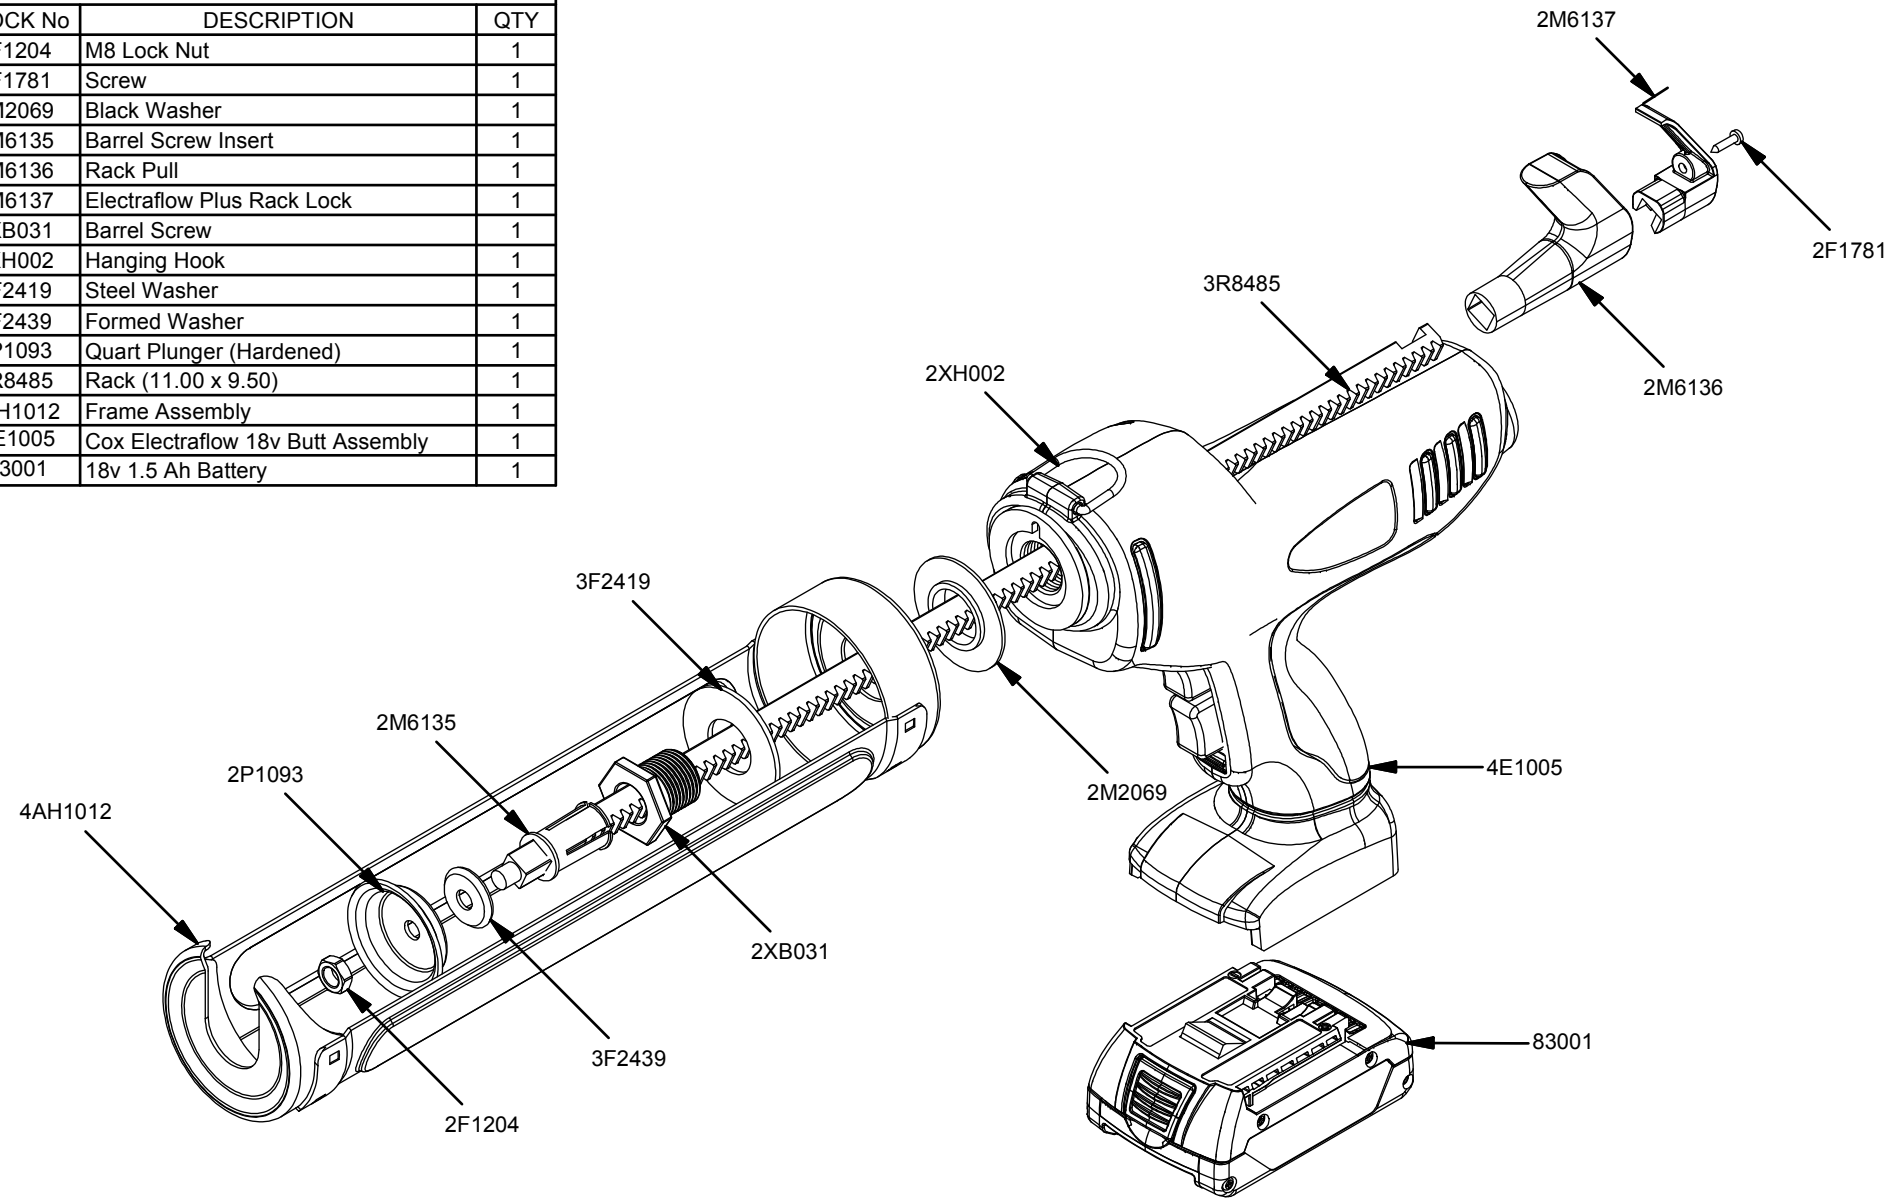

Parts List		
STOCK No	DESCRIPTION	QTY
2F1204	M8 Lock Nut	1
2F1781	Screw	1
2M2069	Black Washer	1
2M6135	Barrel Screw Insert	1
2M6136	Rack Pull	1
2M6137	Electraflow Plus Rack Lock	1
2XB031	Barrel Screw	1
2XH002	Hanging Hook	1
3F2419	Steel Washer	1
3F2439	Formed Washer	1
2P1093	Quart Plunger (Hardened)	1
3R8485	Rack (11.00 x 9.50)	1
4AH1012	Frame Assembly	1
4E1005	Cox Electroflow 18v Butt Assembly	1
83001	18v 1.5 Ah Battery	1