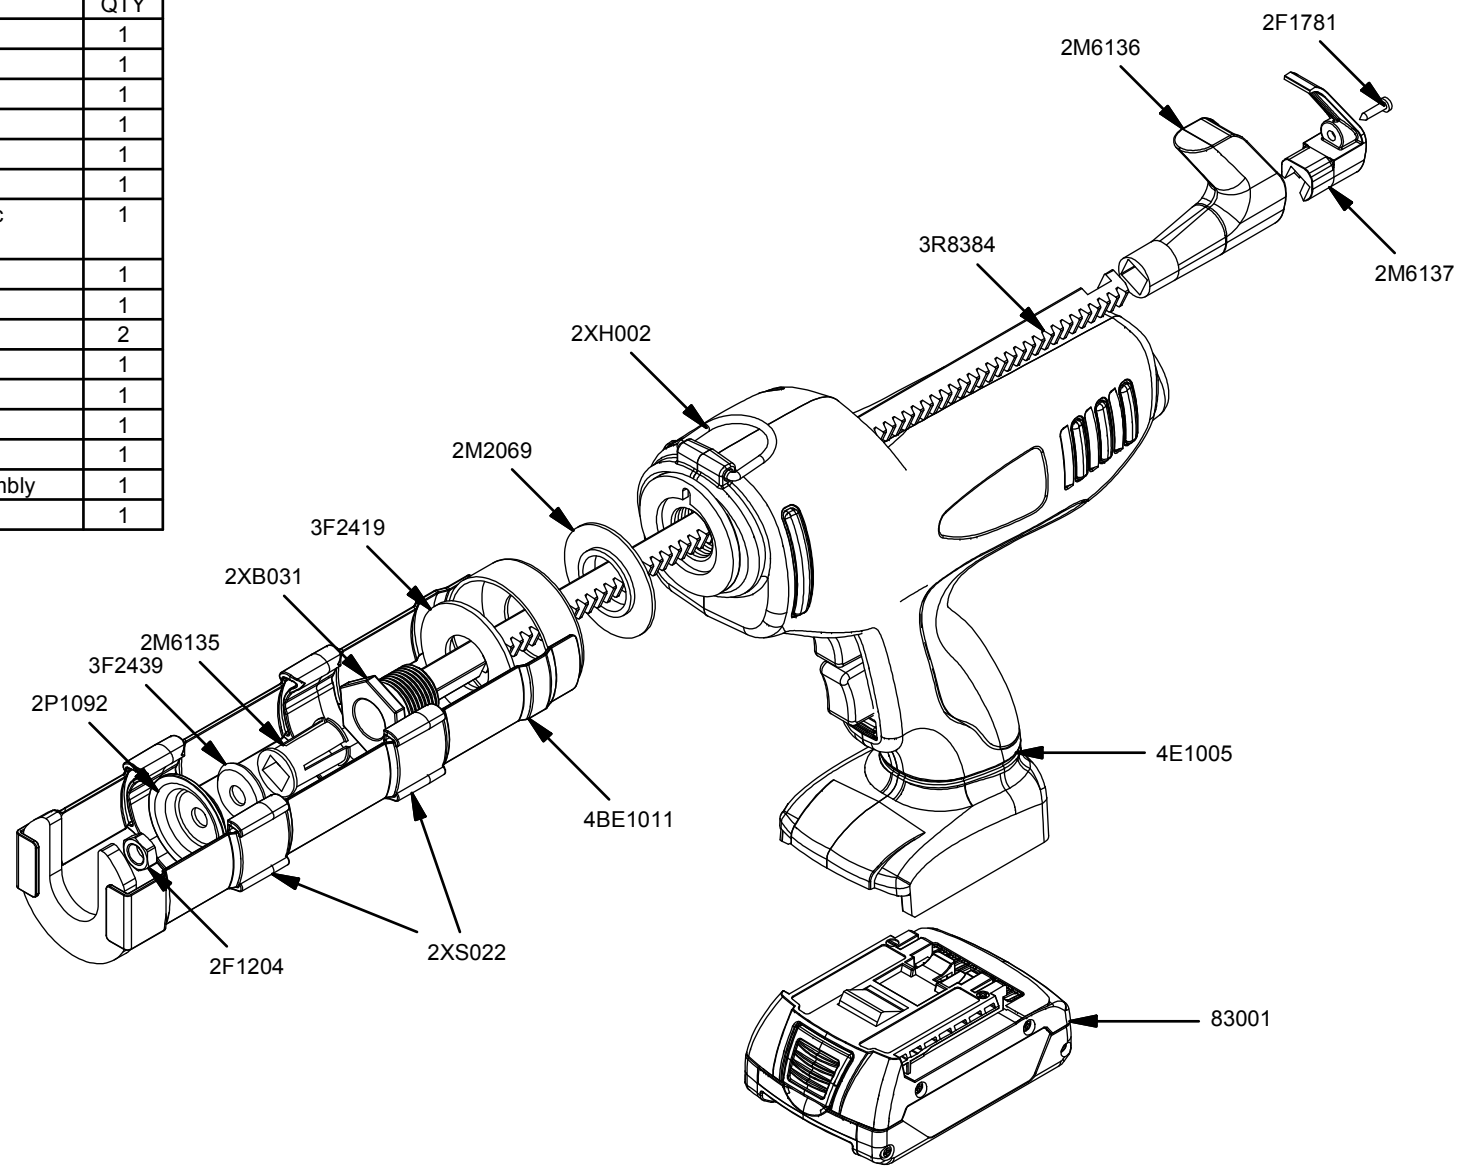

Parts List		
STOCK No	DESCRIPTION	QTY
2F1204	M8 Lock Nut	1
2F1781	Screw	1
2M2069	Black Washer	1
2M6135	Barrel Screw Insert	1
2M6136	Rack Pull	1
2M6137	Electraflow Plus Rack Lock	1
2P1092	40mm Tin Hat Plunger (Nitrotec Hardened)	1
2XB031	Barrel Screw	1
2XH002	Hanging Hook	1
2XS022	Support Strap	2
3F2419	Steel Washer	1
3F2439	Formed Washer	1
3R8384	Rack (11.0 x 9.50)	1
4BE1011	Frame Assembly	1
4E1005	Cox Electraflow 18v Butt Assembly	1
83001	18v 1.5 Ah Battery	1