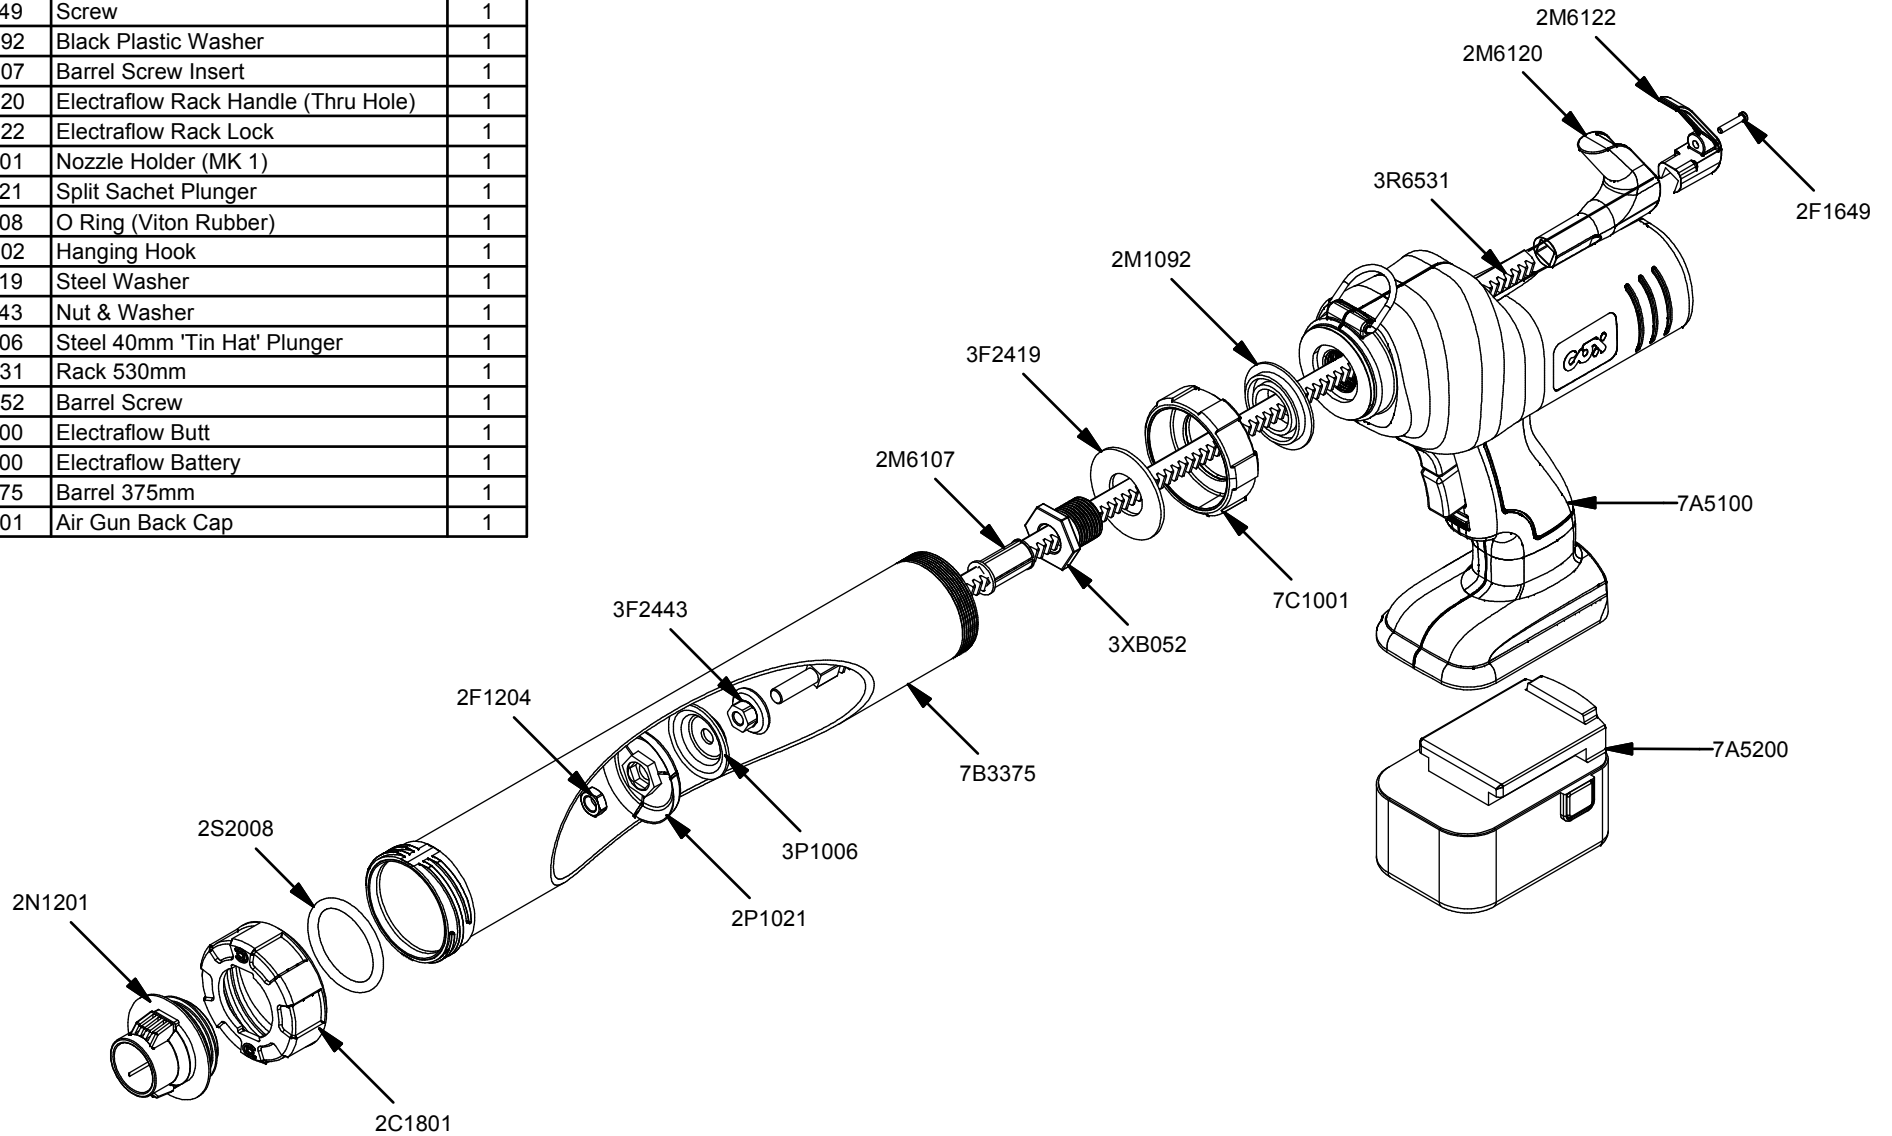

Parts List		
STOCK No	DESCRIPTION	QTY
2C1801	Cap Plastic 2 Start	1
2F1204	M8 Lock Nut	1
2F1649	Screw	1
2M1092	Black Plastic Washer	1
2M6107	Barrel Screw Insert	1
2M6120	Electraflow Rack Handle (Thru Hole)	1
2M6122	Electraflow Rack Lock	1
2N1201	Nozzle Holder (MK 1)	1
2P1021	Split Sachet Plunger	1
2S2008	O Ring (Viton Rubber)	1
2XH002	Hanging Hook	1
3F2419	Steel Washer	1
3F2443	Nut & Washer	1
3P1006	Steel 40mm 'Tin Hat' Plunger	1
3R6531	Rack 530mm	1
3XB052	Barrel Screw	1
7A5100	Electraflow Butt	1
7A5200	Electraflow Battery	1
7B3375	Barrel 375mm	1
7C1001	Air Gun Back Cap	1