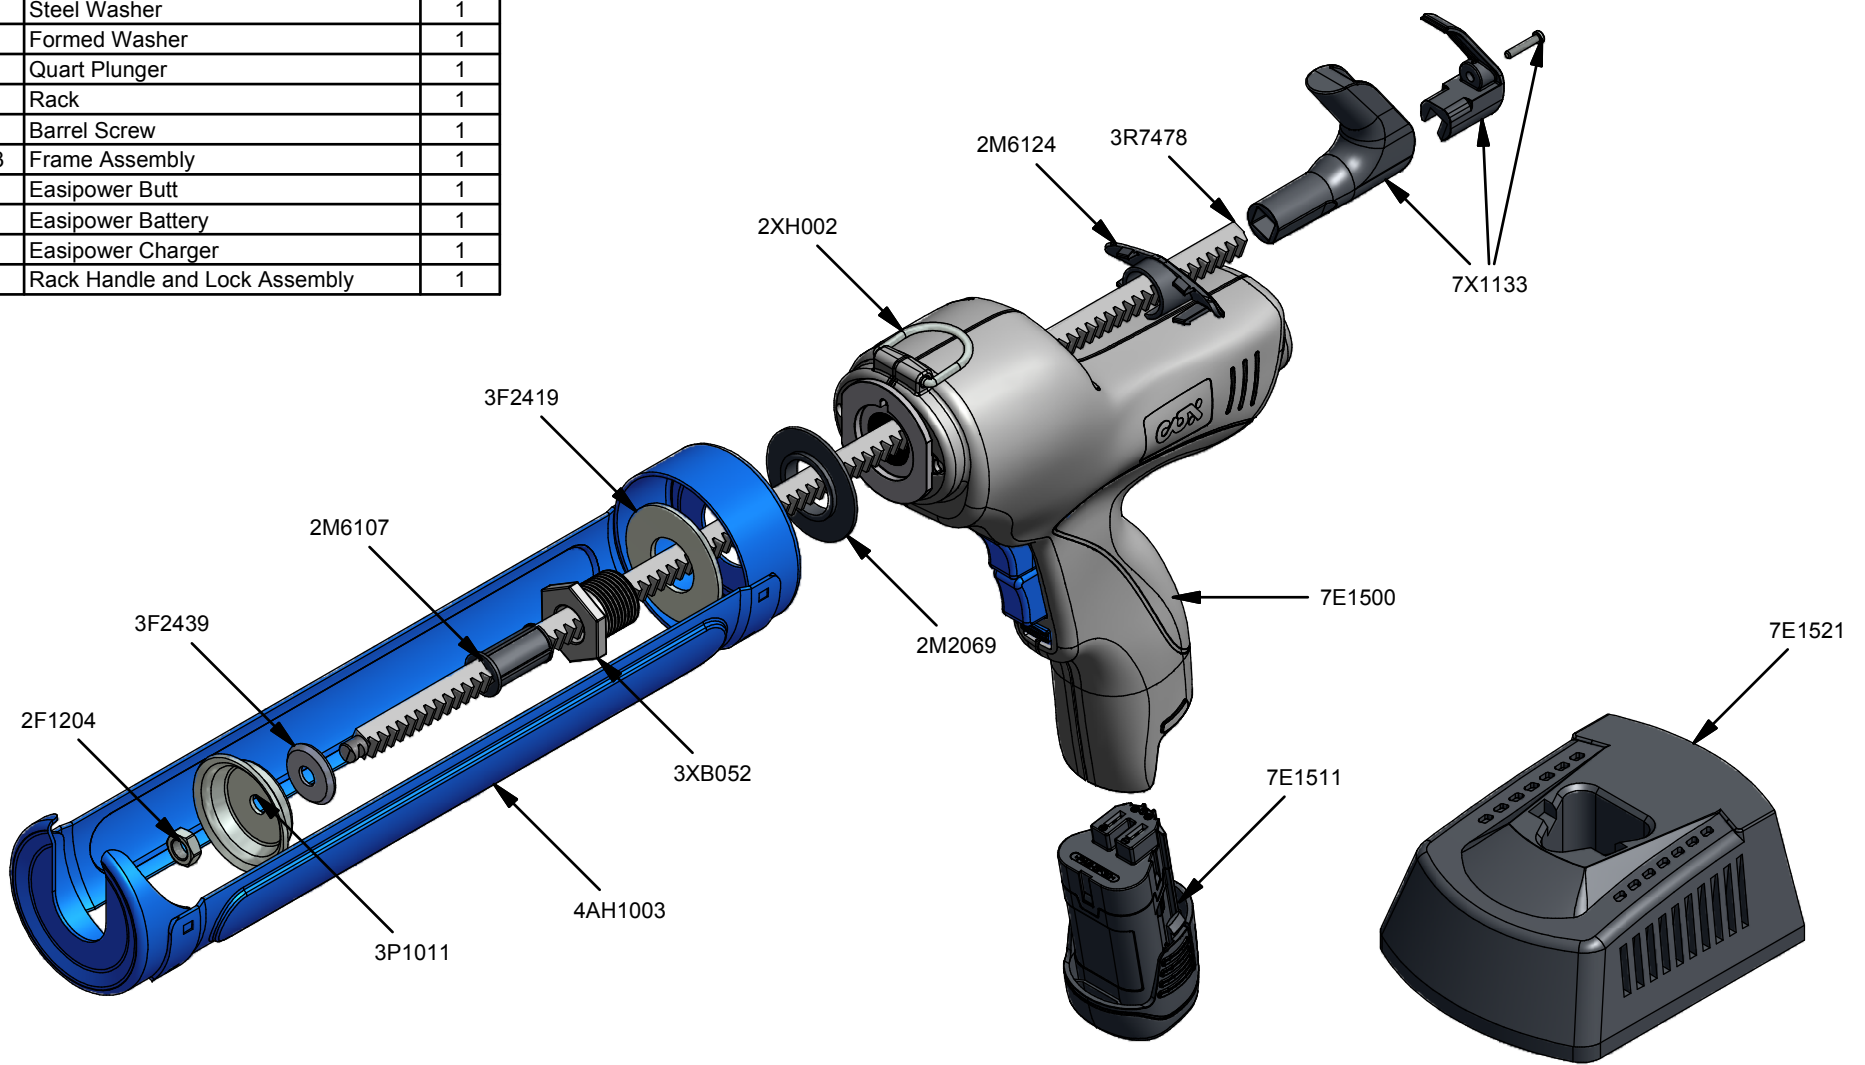

Parts List		
STOCK No	DESCRIPTION	QTY
2F1204	M8 Lock Nut	1
2M2069	Black Washer	1
2M6107	Barrel Screw Insert	1
2M6124	Insert	1
2XH002	Hanging Hook	1
3F2419	Steel Washer	1
3F2439	Formed Washer	1
3P1011	Quart Plunger	1
3R7478	Rack	1
3XB052	Barrel Screw	1
4AH1003	Frame Assembly	1
7E1500	Easipower Butt	1
7E1511	Easipower Battery	1
7E1521	Easipower Charger	1
7X1133	Rack Handle and Lock Assembly	1

Easi Power Quart

www.pccox.co.uk
 sales@pccox.co.uk
 TEL:44(0)1635 264500

REV	DATE
B	02/05/2013

Parts List		
STOCK No	DESCRIPTION	QTY
2F1204	M8 Lock Nut	1
2M2069	Black Washer	1
2M6107	Barrel Screw Insert	1
2M6124	Insert	1
2XH002	Hanging Hook	1
3F2419	Steel Washer	1
3F2439	Formed Washer	1
3P1011	Quart Plunger	1
3R7478	Rack	1
3XB052	Barrel Screw	1
4AH1003	Frame Assembly	1
7E1500	Easipower Butt	1
7E1511	Easipower Battery	1
7E1521	Easipower Charger	1
7X1133	Rack Handle and Lock Assembly	1