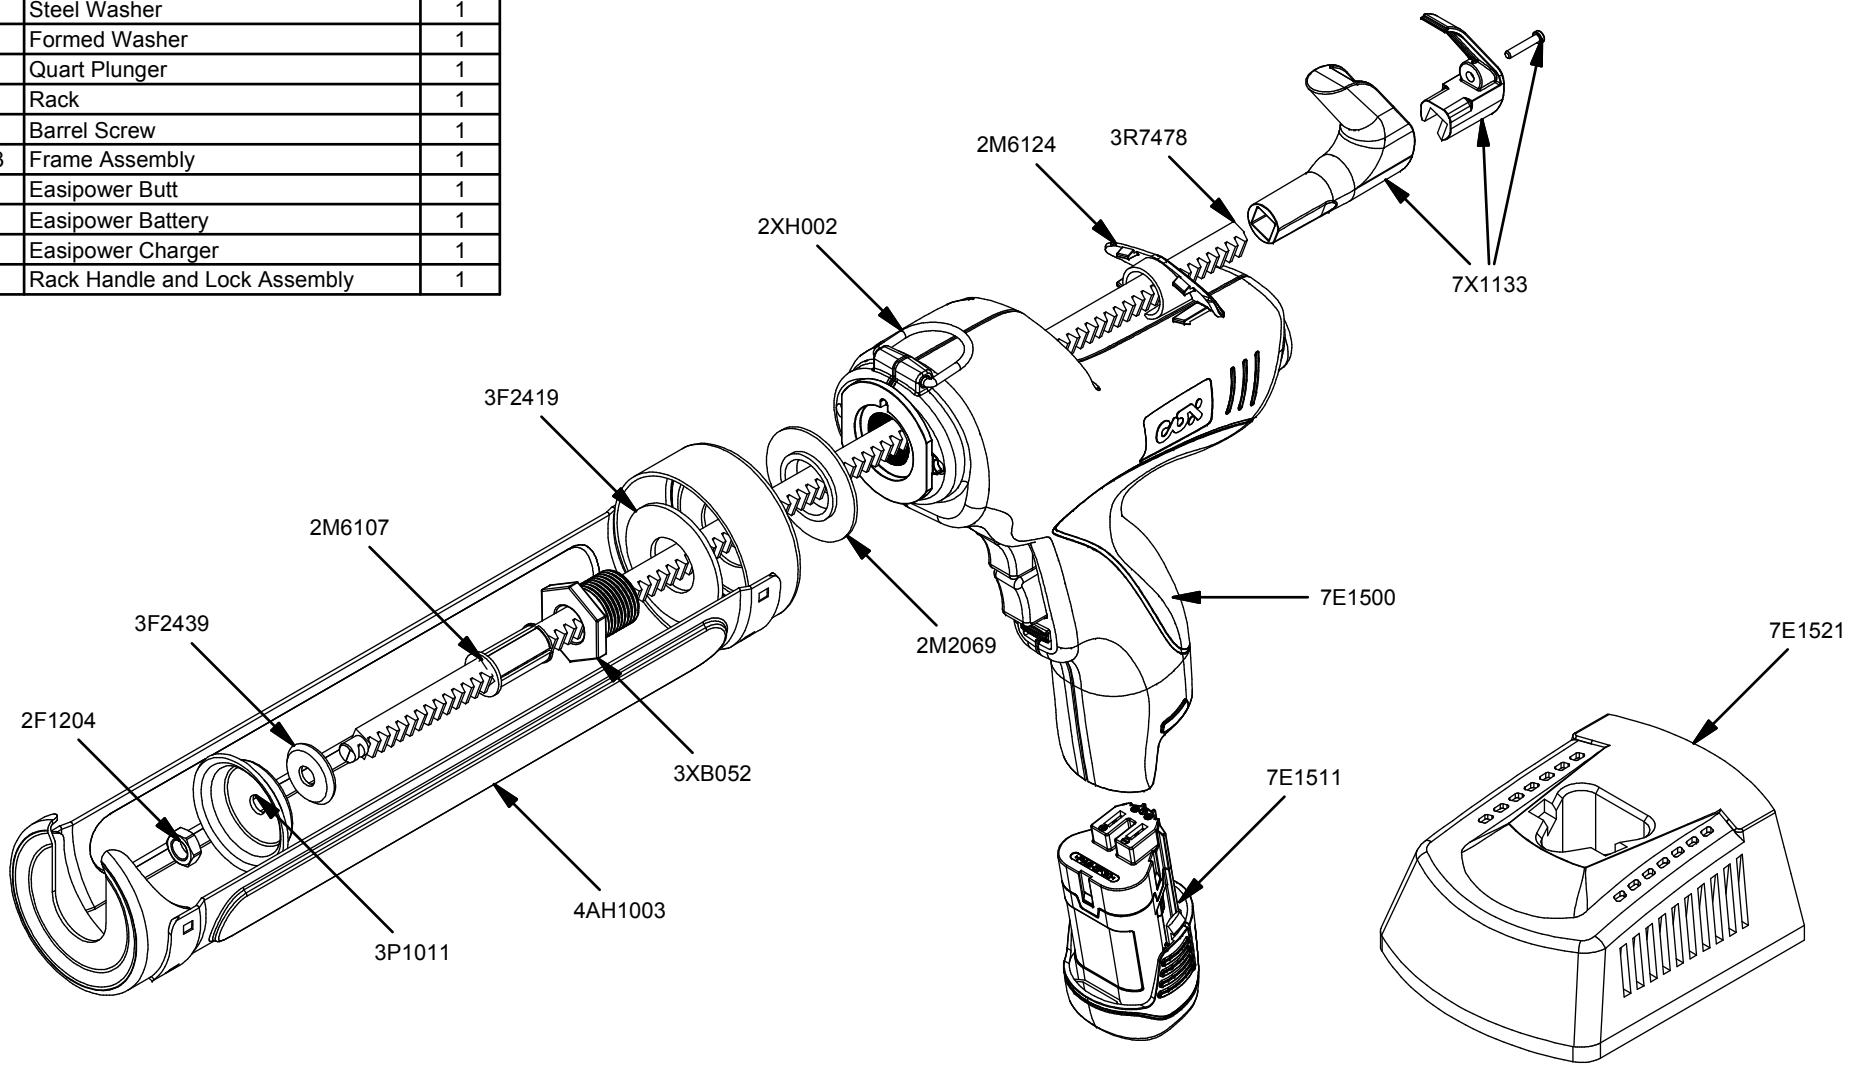

Parts List		
STOCK No	DESCRIPTION	QTY
2F1204	M8 Lock Nut	1
2M2069	Black Washer	1
2M6107	Barrel Screw Insert	1
2M6124	Insert	1
2XH002	Hanging Hook	1
3F2419	Steel Washer	1
3F2439	Formed Washer	1
3P1011	Quart Plunger	1
3R7478	Rack	1
3XB052	Barrel Screw	1
4AH1003	Frame Assembly	1
7E1500	Easipower Butt	1
7E1511	Easipower Battery	1
7E1521	Easipower Charger	1
7X1133	Rack Handle and Lock Assembly	1

Easi Power Quart

www.pccox.co.uk
 sales@pccox.co.uk
 TEL:44(0)1635 264500

REV	DATE
B	02/05/2013

Parts List		
STOCK No	DESCRIPTION	QTY
2F1204	M8 Lock Nut	1
2M2069	Black Washer	1
2M6107	Barrel Screw Insert	1
2M6124	Insert	1
2XH002	Hanging Hook	1
3F2419	Steel Washer	1
3F2439	Formed Washer	1
3P1011	Quart Plunger	1
3R7478	Rack	1
3XB052	Barrel Screw	1
4AH1003	Frame Assembly	1
7E1500	Easipower Butt	1
7E1511	Easipower Battery	1
7E1521	Easipower Charger	1
7X1133	Rack Handle and Lock Assembly	1