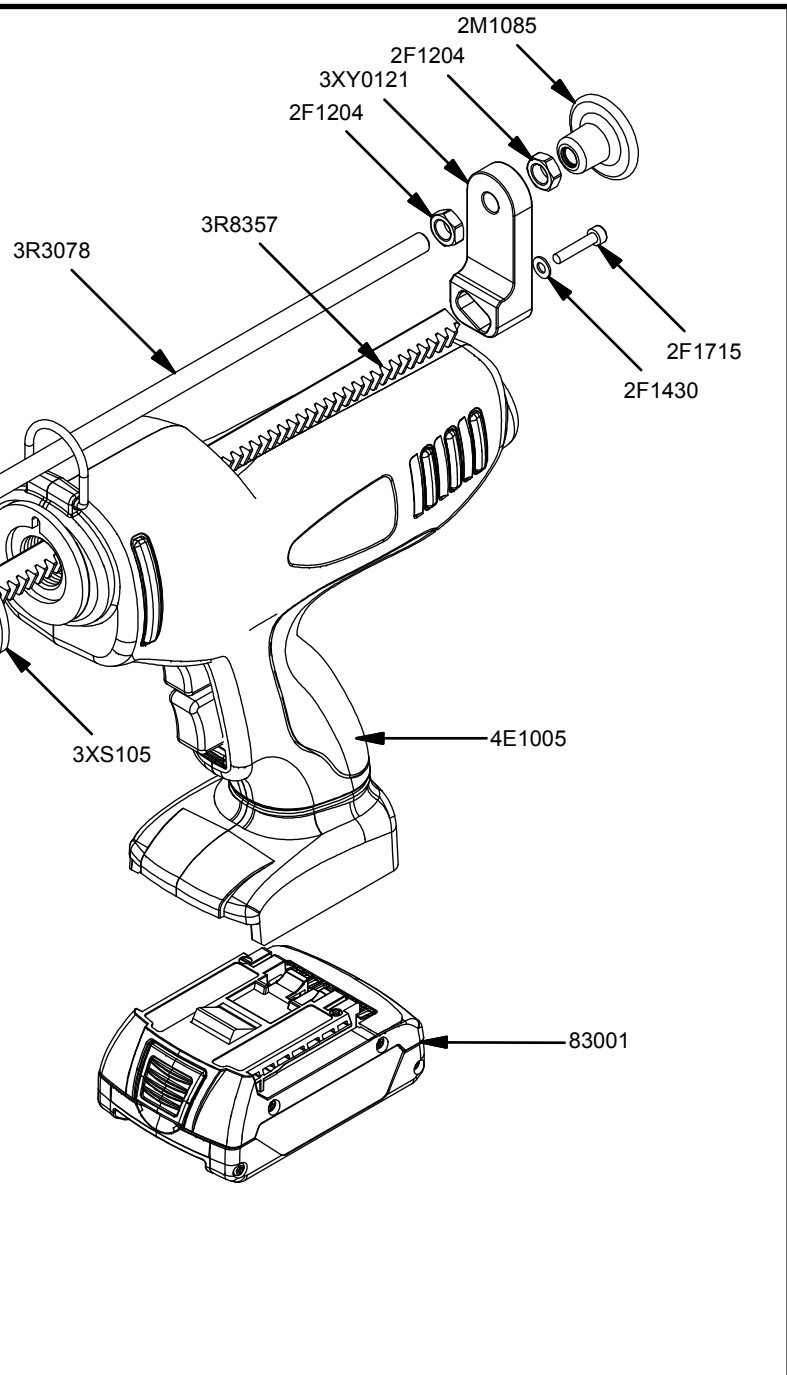

Parts List			Parts List		
STOCK No	DESCRIPTION	QTY	STOCK No	DESCRIPTION	QTY
2F1204	M8 Lock Nut	3	3F5094	Front Plate	1
2F1430	M4 Washer	1	3P1092	Plunger Ally 60mm	1
2F1641	M6 x 10mm Button Head Screw	8	3R3078	Rod 382mm	1
2F1715	Screw	1	3R8357	Rack (11.00 X 9.50)	1
2F2029	Roll Pin	1	3XS105	Spacer	1
2M1085	Plastic Knob	1	3XY0121	Yoke	1
2M6135	Barrel Screw Insert	1	4E1005	Cox Electraflow 18v Butt Assembly	1
2P1006	Plunger Ally 31.50mm	1	83001	18v 1.5 Ah Battery	1
2P1029	Plunger Ally 19mm	1			
2P1031	Plunger Ally 42mm	1			
2P1081	Plunger Ally 14.4mm	1			
2P1046	Plunger Ally 36mm	2			
2XB031	Barrel Screw	1			
2XH002	Hanging Hook	1			
3B5395	Bulkhead	1			
3F1134	Frame	4			
3F2439	Formed Washer	1			