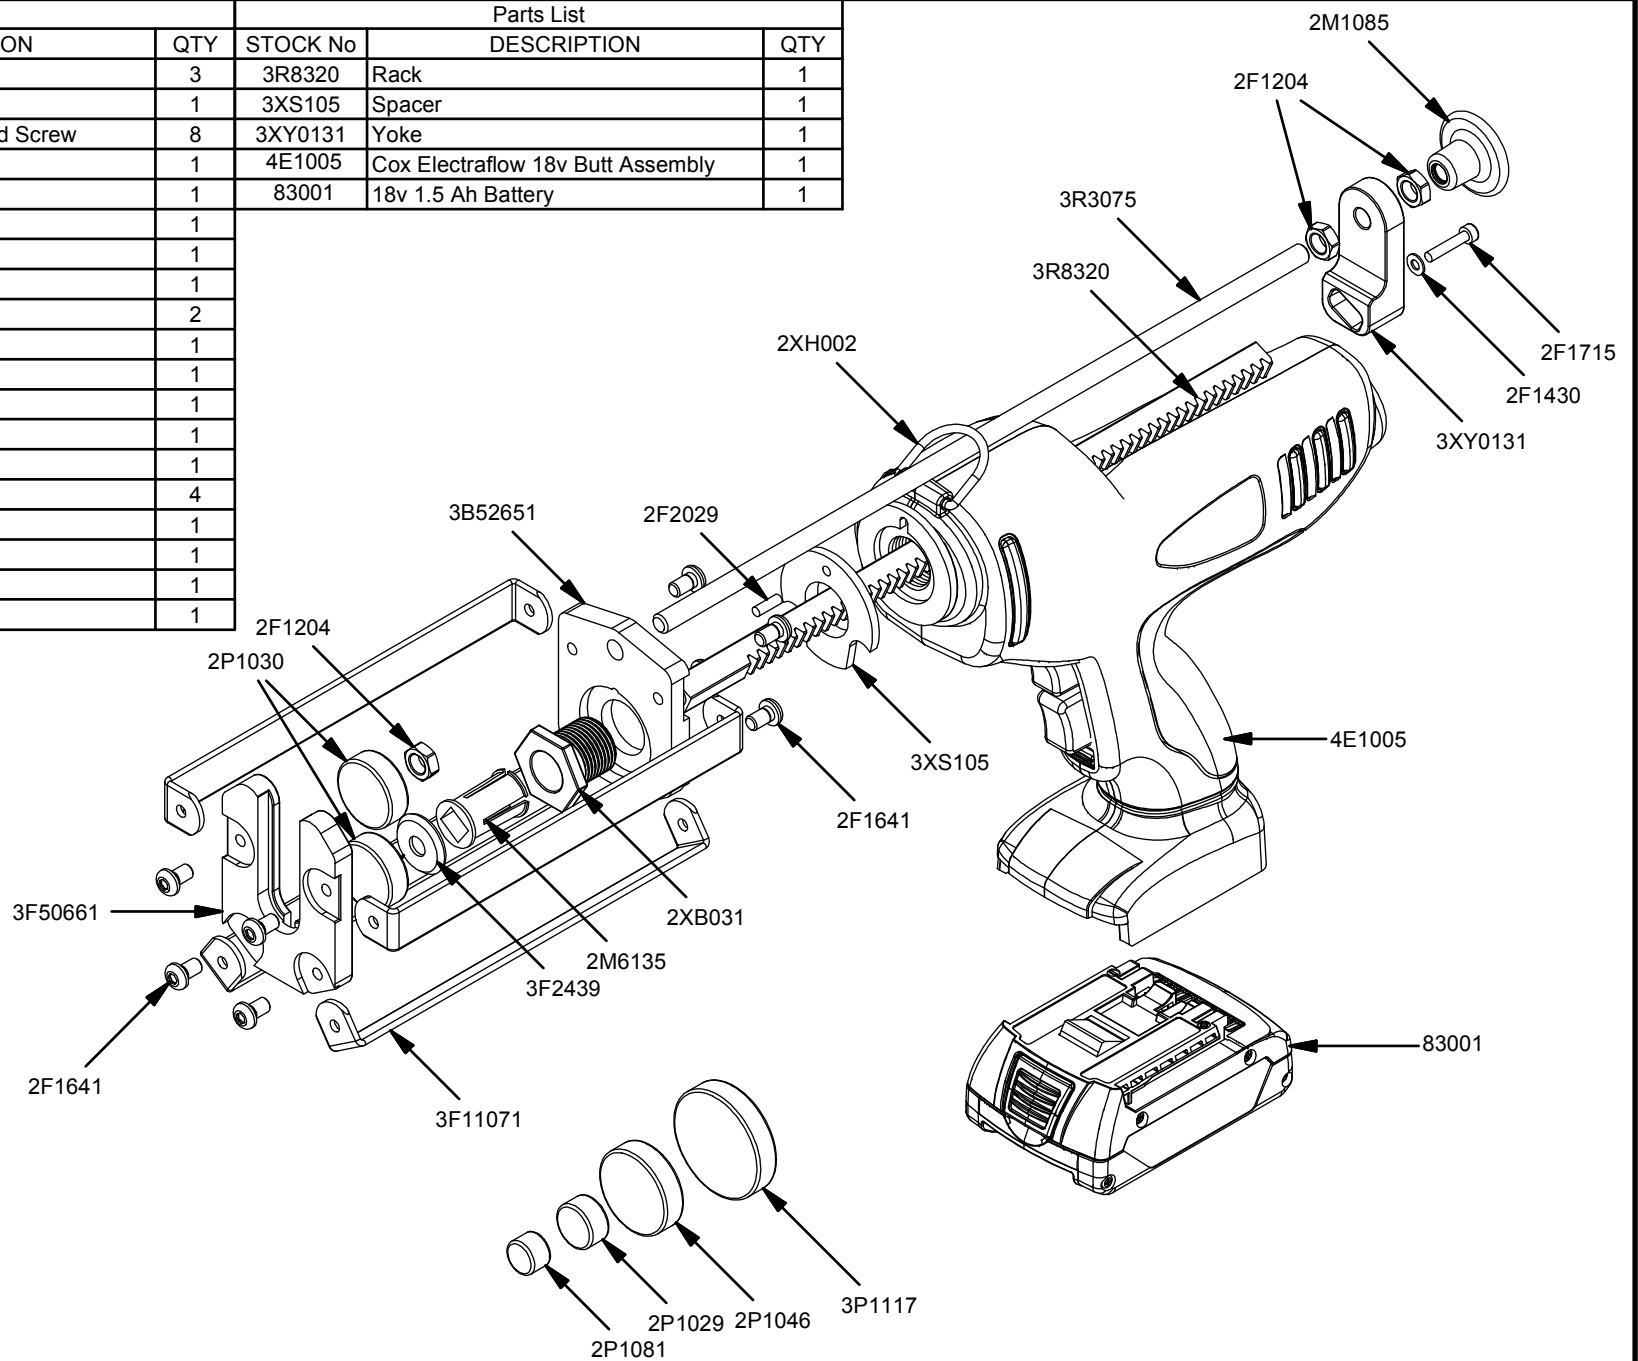

Parts List			Parts List		
STOCK No	DESCRIPTION	QTY	STOCK No	DESCRIPTION	QTY
2F1204	M8 Lock Nut	3	3R8320	Rack	1
2F1430	M4 Washer	1	3XS105	Spacer	1
2F1641	M6 x 10mm Button Head Screw	8	3XY0131	Yoke	1
2F1715	Screw	1	4E1005	Cox Electroflow 18v Butt Assembly	1
2F2029	Roll Pin	1	83001	18v 1.5 Ah Battery	1
2M1085	Plastic Knob	1			
2M6135	Barrel Screw Insert	1			
2P1029	Plunger Ally 19mm	1			
2P1030	Plunger Ally 29mm	2			
2P1046	Plunger Ally 36mm	1			
2P1081	Plunger Ally 14.4mm	1			
2XB031	Barrel Screw	1			
2XH002	Hanging Hook	1			
3B52651	Bulkhead Plate	1			
3F11071	Frame	4			
3F2439	Formed Washer	1			
3F50661	Front Plate	1			
3P1117	Plunger With Blind Hole	1			
3R3075	Rod 345mm	1			