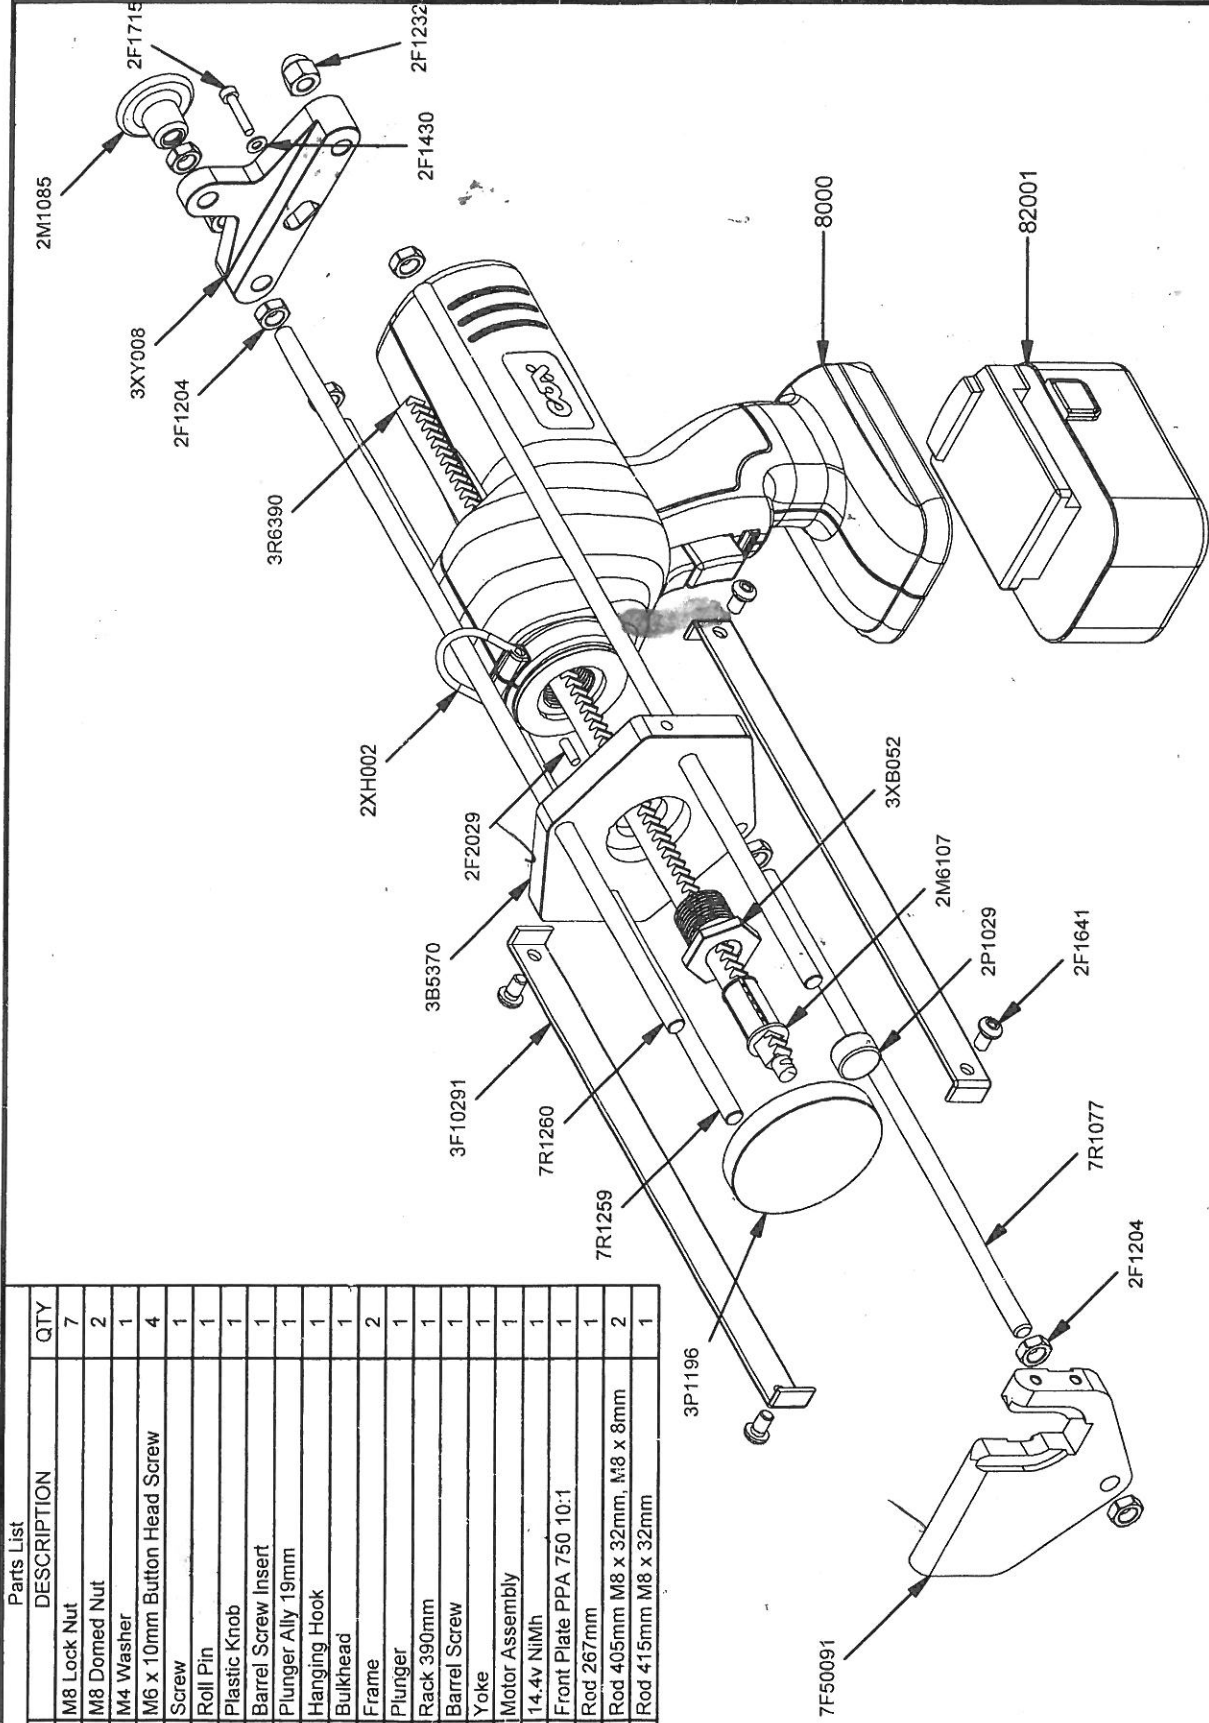

Parts List		
STOCK No	DESCRIPTION	QTY
✓ 2F1204	M8 Lock Nut	7
✓ 2F1232	M8 Domed Nut	2
✓ 2F1430	M4 Washer	1
✓ 2F1641	M6 x 10mm Button Head Screw	4
✓ 2F1715	Screw	1
2F2029	Roll Pin	1
2M1085	Plastic Knob	1
2M6107	Barrel Screw Insert	1
✓ 2P1029	Plunger Ally 19mm	1
✓ 2XH002	Hanging Hook	1
3B5370	Bulkhead	1
3F10291	Frame	2
3P1196	Plunger	1
3R6390	Rack 390mm	1
3XB052	Barrel Screw	1
3XY008	Yoke	1
✓ 8000	Motor Assembly	1
✓ 8201	14.4v NiMH	1
✓ 7F50091	Front Plate PPA 750 10:1	1
✓ 7R1077	Rod 267mm	1
7R1259	Rod 405mm M8 x 32mm, M8 x 8mm	2
7R1260	Rod 415mm M8 x 32mm	1