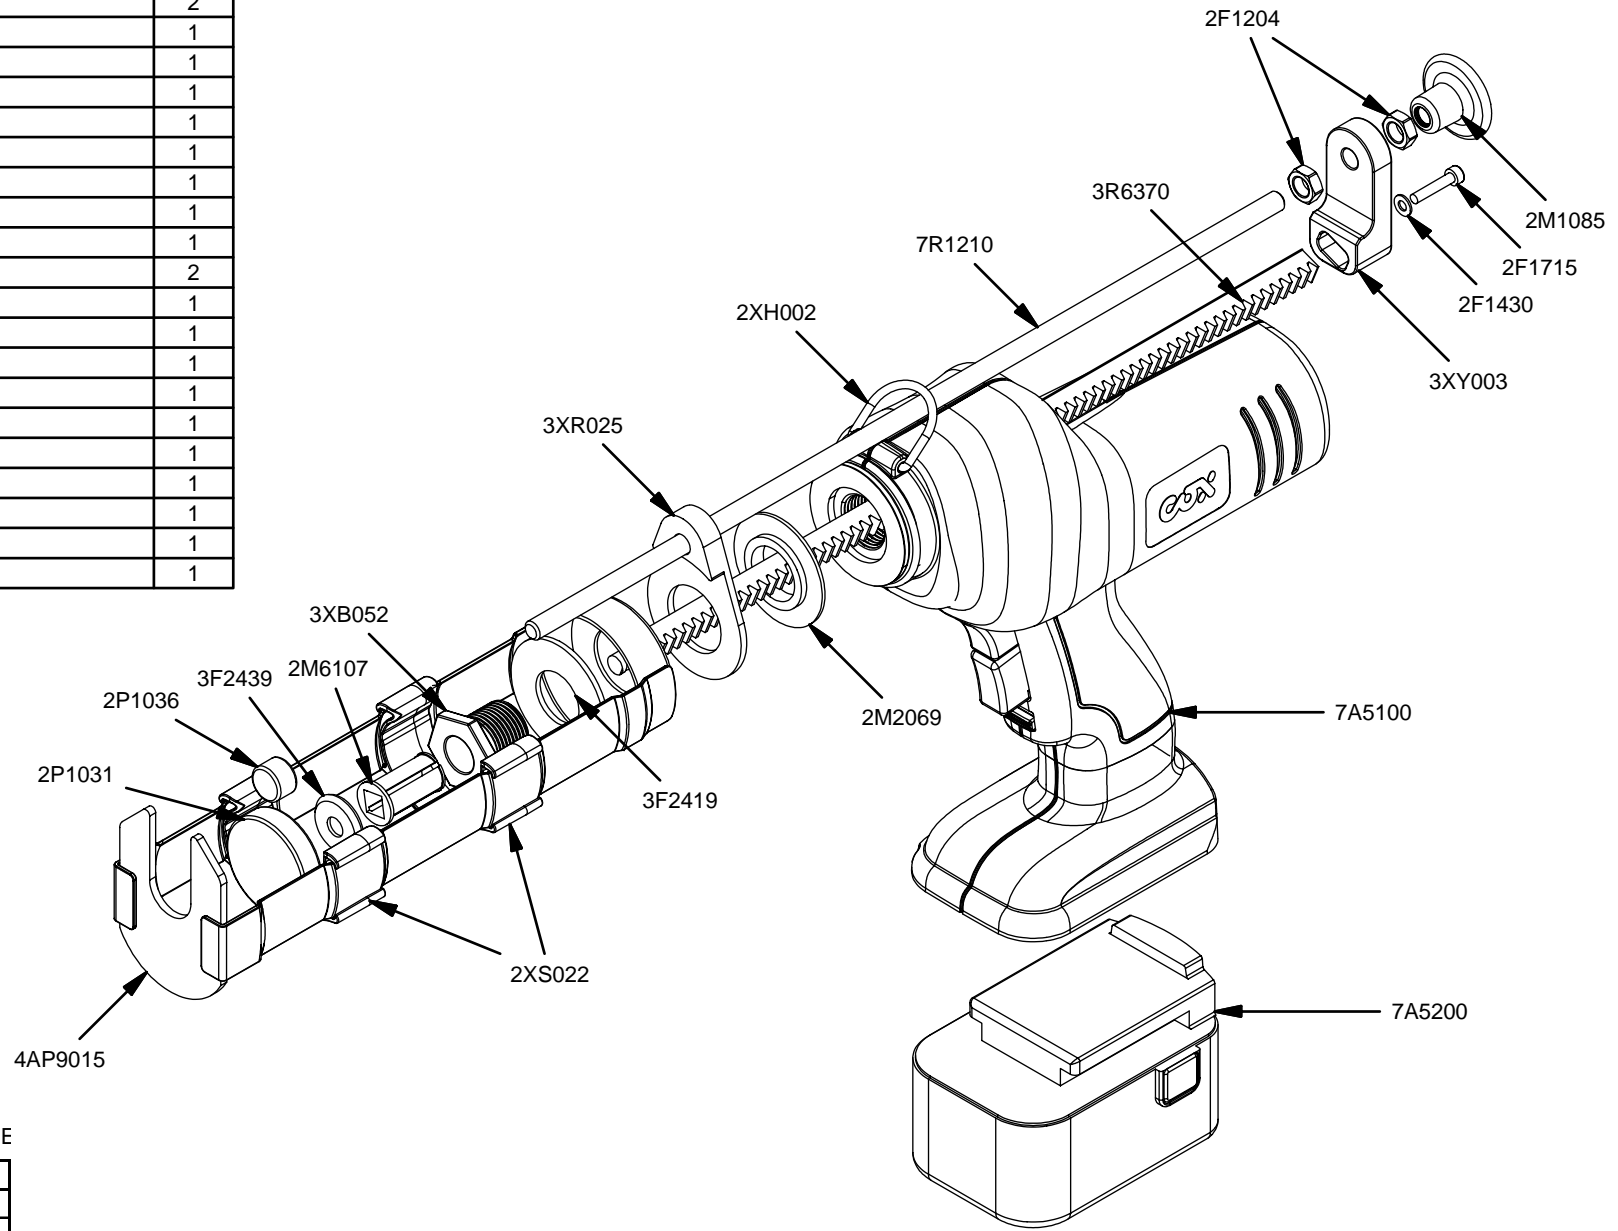

Parts List		
STOCK No	DESCRIPTION	QTY
2F1204	M8 Lock Nut	2
2F1430	M4 Washer	1
2F1715	Screw	1
2M1085	Plastic Knob	1
2M2069	Black Washer	1
2M6107	Barrel Screw Insert	1
2P1031	Plunger Ally 42mm	1
2P1036	Plunger Ally 15mm	1
2XH002	Hanging Hook	1
2XS022	Support Strap	2
3F2419	Steel Washer	1
3F2439	Formed Washer	1
3R6370	Rack 370mm	1
3XB052	Barrel Screw	1
3XR025	Rod Guide	1
3XY003	Yoke	1
4AP9015	Frame Assembly	1
7A5100	Electraflow Butt	1
7A5200	Electraflow Battery	1
7R1210	Rod 267mm	1