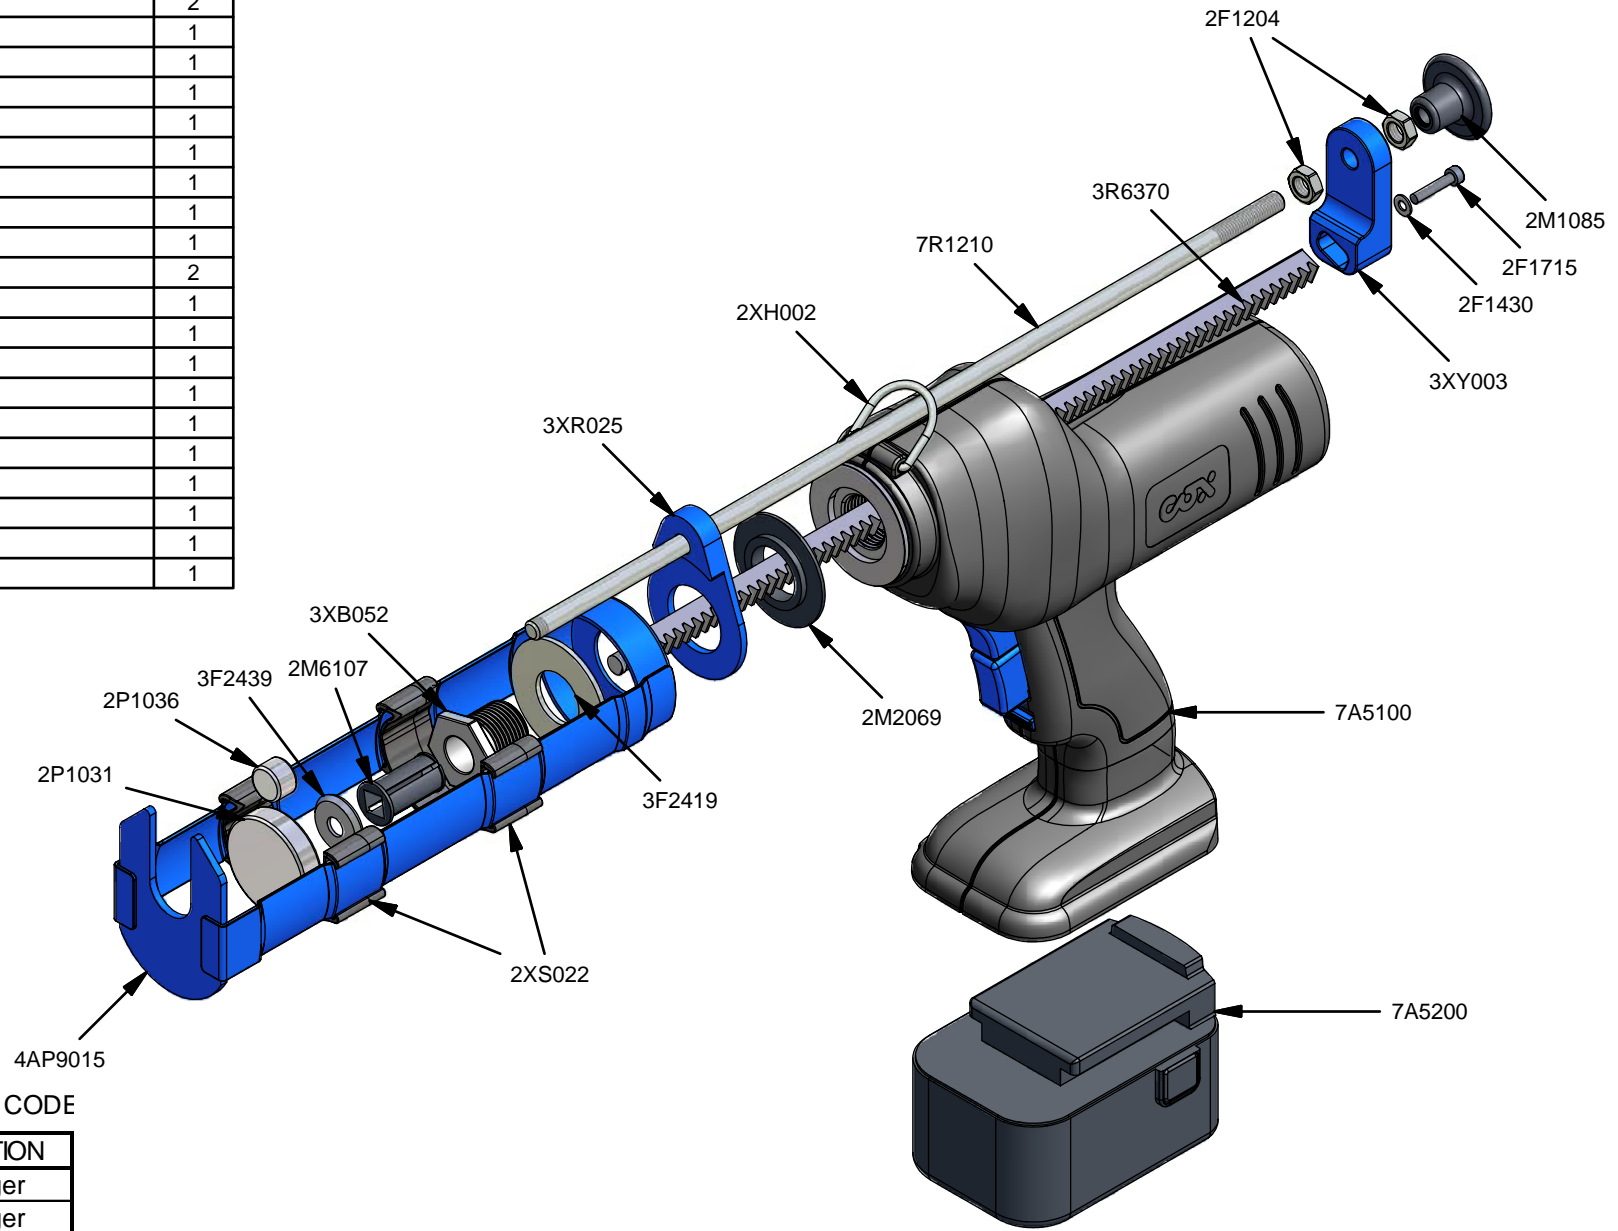

Parts List		
STOCK No	DESCRIPTION	QTY
2F1204	M8 Lock Nut	2
2F1430	M4 Washer	1
2F1715	Screw	1
2M1085	Plastic Knob	1
2M2069	Black Washer	1
2M6107	Barrel Screw Insert	1
2P1031	Plunger Ally 42mm	1
2P1036	Plunger Ally 15mm	1
2XH002	Hanging Hook	1
2XS022	Support Strap	2
3F2419	Steel Washer	1
3F2439	Formed Washer	1
3R6370	Rack 370mm	1
3XB052	Barrel Screw	1
3XR025	Rod Guide	1
3XY003	Yoke	1
4AP9015	Frame Assembly	1
7A5100	Electraflow Butt	1
7A5200	Electraflow Battery	1
7R1210	Rod 267mm	1