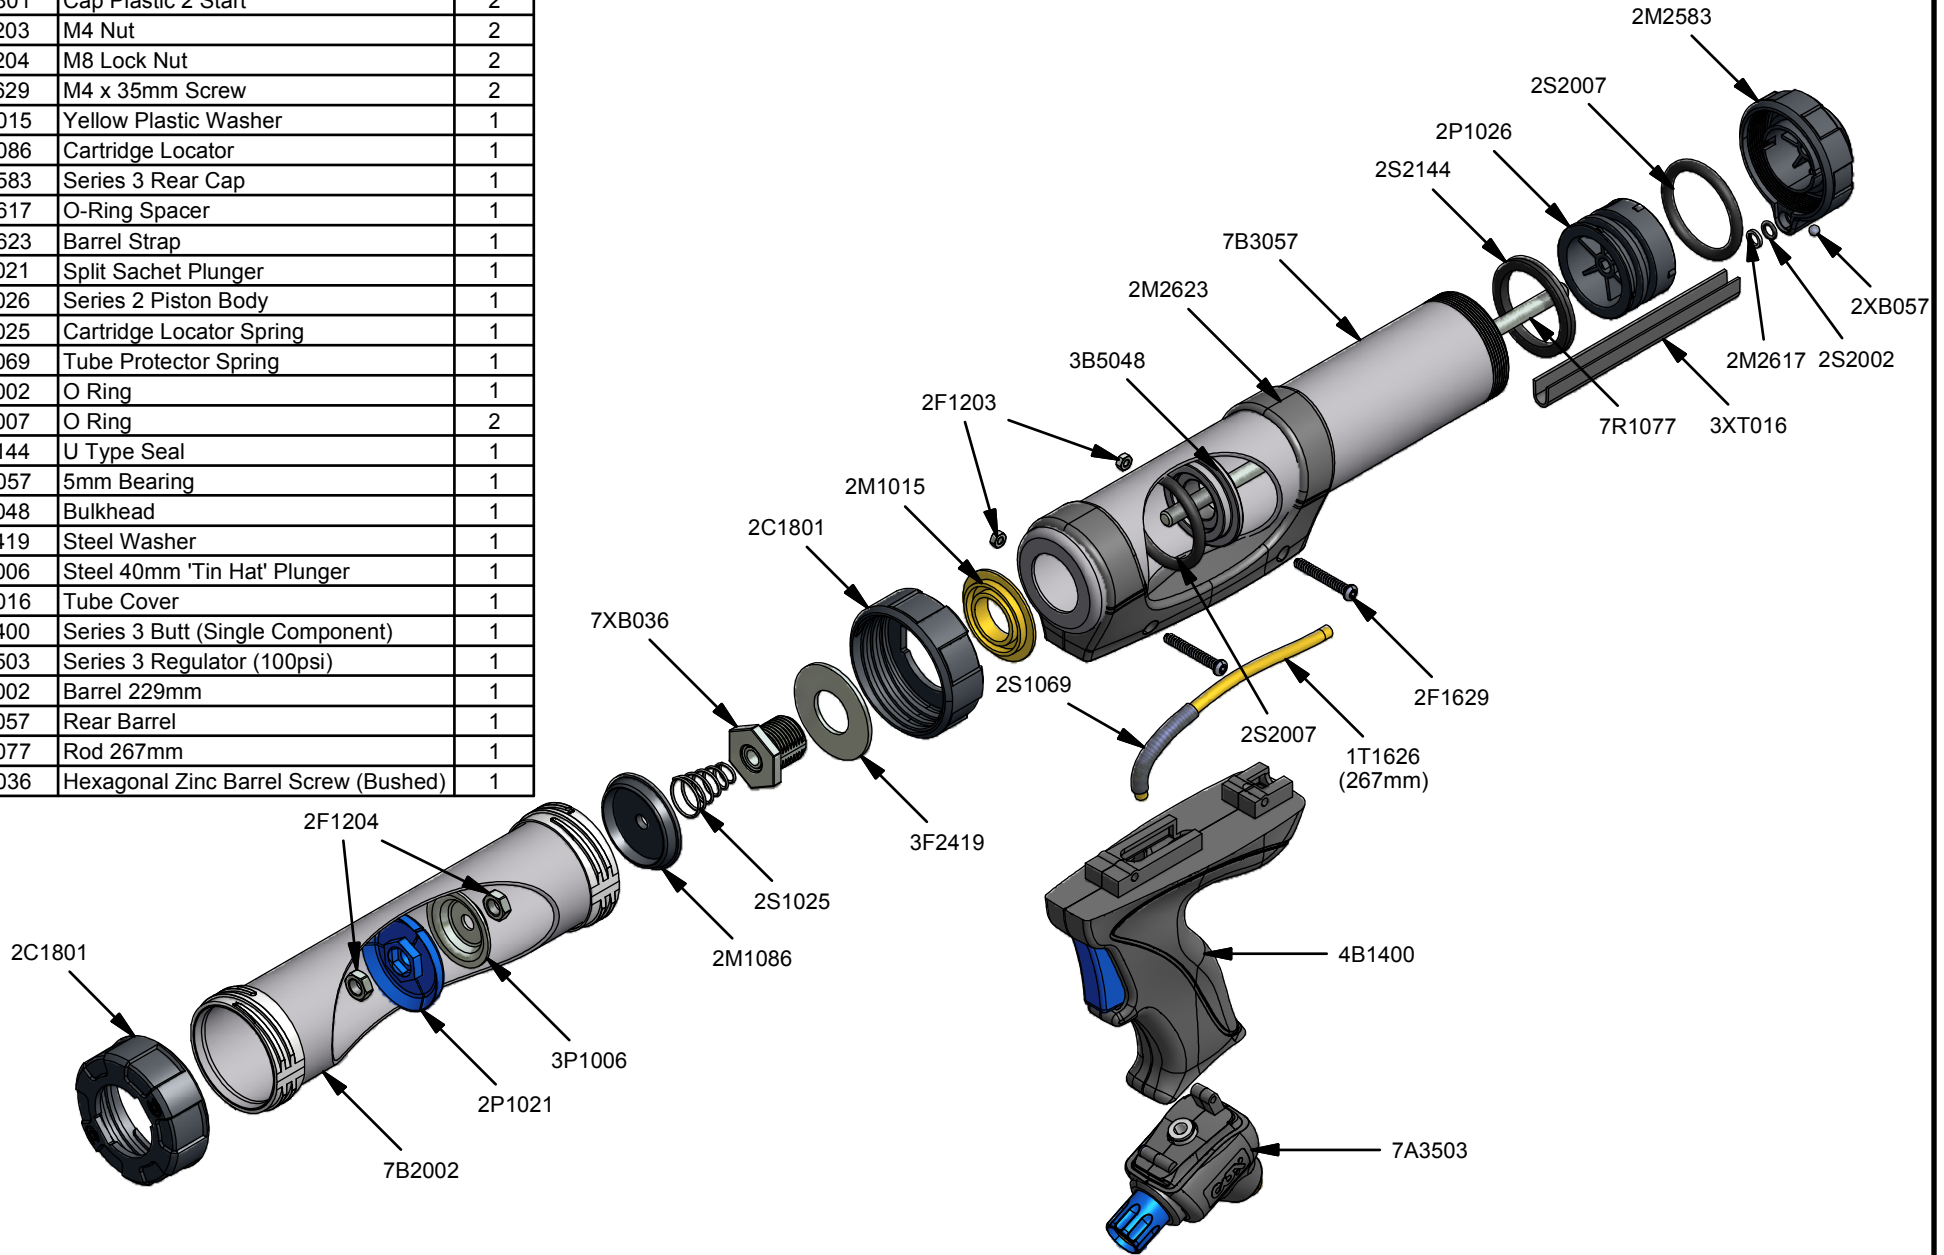

Parts List		
STOCK No	DESCRIPTION	QTY
1T1626	6mm Tube	1
2C1801	Cap Plastic 2 Start	2
2F1203	M4 Nut	2
2F1204	M8 Lock Nut	2
2F1629	M4 x 35mm Screw	2
2M1015	Yellow Plastic Washer	1
2M1086	Cartridge Locator	1
2M2583	Series 3 Rear Cap	1
2M2617	O-Ring Spacer	1
2M2623	Barrel Strap	1
2P1021	Split Sachet Plunger	1
2P1026	Series 2 Piston Body	1
2S1025	Cartridge Locator Spring	1
2S1069	Tube Protector Spring	1
2S2002	O Ring	1
2S2007	O Ring	2
2S2144	U Type Seal	1
2XB057	5mm Bearing	1
3B5048	Bulkhead	1
3F2419	Steel Washer	1
3P1006	Steel 40mm 'Tin Hat' Plunger	1
3XT016	Tube Cover	1
4B1400	Series 3 Butt (Single Component)	1
7A3503	Series 3 Regulator (100psi)	1
7B2002	Barrel 229mm	1
7B3057	Rear Barrel	1
7R1077	Rod 267mm	1
7XB036	Hexagonal Zinc Barrel Screw (Bushed)	1