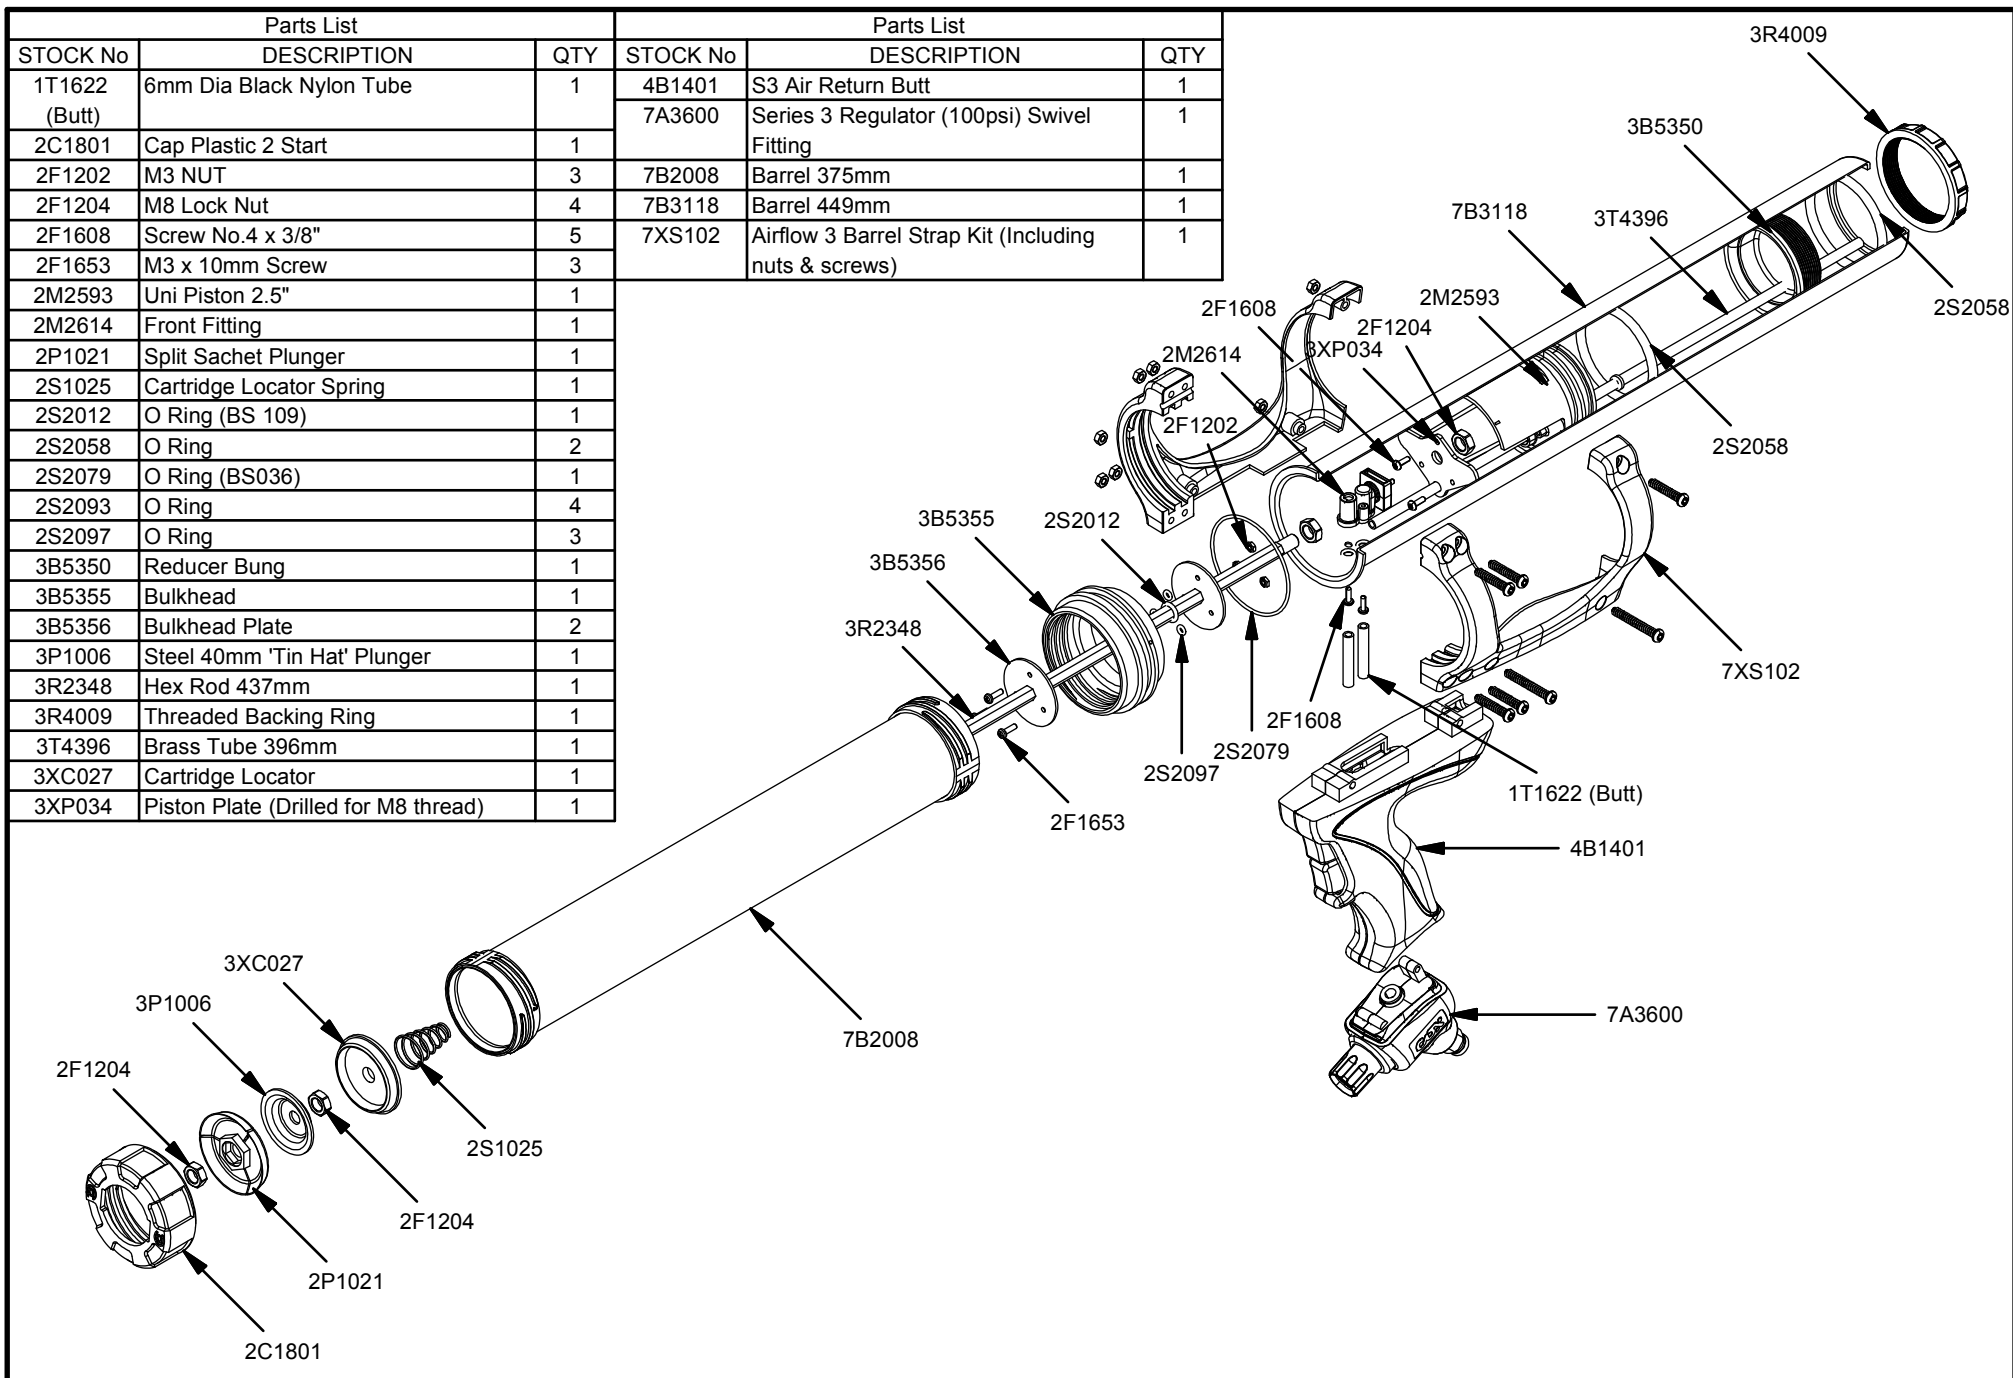

Parts List			Parts List		
STOCK No	DESCRIPTION	QTY	STOCK No	DESCRIPTION	QTY
1T1622	6mm Dia Black Nylon Tube (Butt)	1	4B1401	S3 Air Return Butt	1
2C1801	Cap Plastic 2 Start	1	7A3600	Series 3 Regulator (100psi) Swivel Fitting	1
2F1202	M3 NUT	3	7B2008	Barrel 375mm	1
2F1204	M8 Lock Nut	4	7B3118	Barrel 449mm	1
2F1608	Screw No.4 x 3/8"	5	7XS102	Airflow 3 Barrel Strap Kit (Including nuts & screws)	1
2F1653	M3 x 10mm Screw	3			
2M2593	Uni Piston 2.5"	1			
2M2614	Front Fitting	1			
2P1021	Split Sachet Plunger	1			
2S1025	Cartridge Locator Spring	1			
2S2012	O Ring (BS 109)	1			
2S2058	O Ring	2			
2S2079	O Ring (BS036)	1			
2S2093	O Ring	4			
2S2097	O Ring	3			
3B5350	Reducer Bung	1			
3B5355	Bulkhead	1			
3B5356	Bulkhead Plate	2			
3P1006	Steel 40mm 'Tin Hat' Plunger	1			
3R2348	Hex Rod 437mm	1			
3R4009	Threaded Backing Ring	1			
3T4396	Brass Tube 396mm	1			
3XC027	Cartridge Locator	1			
3XP034	Piston Plate (Drilled for M8 thread)	1			