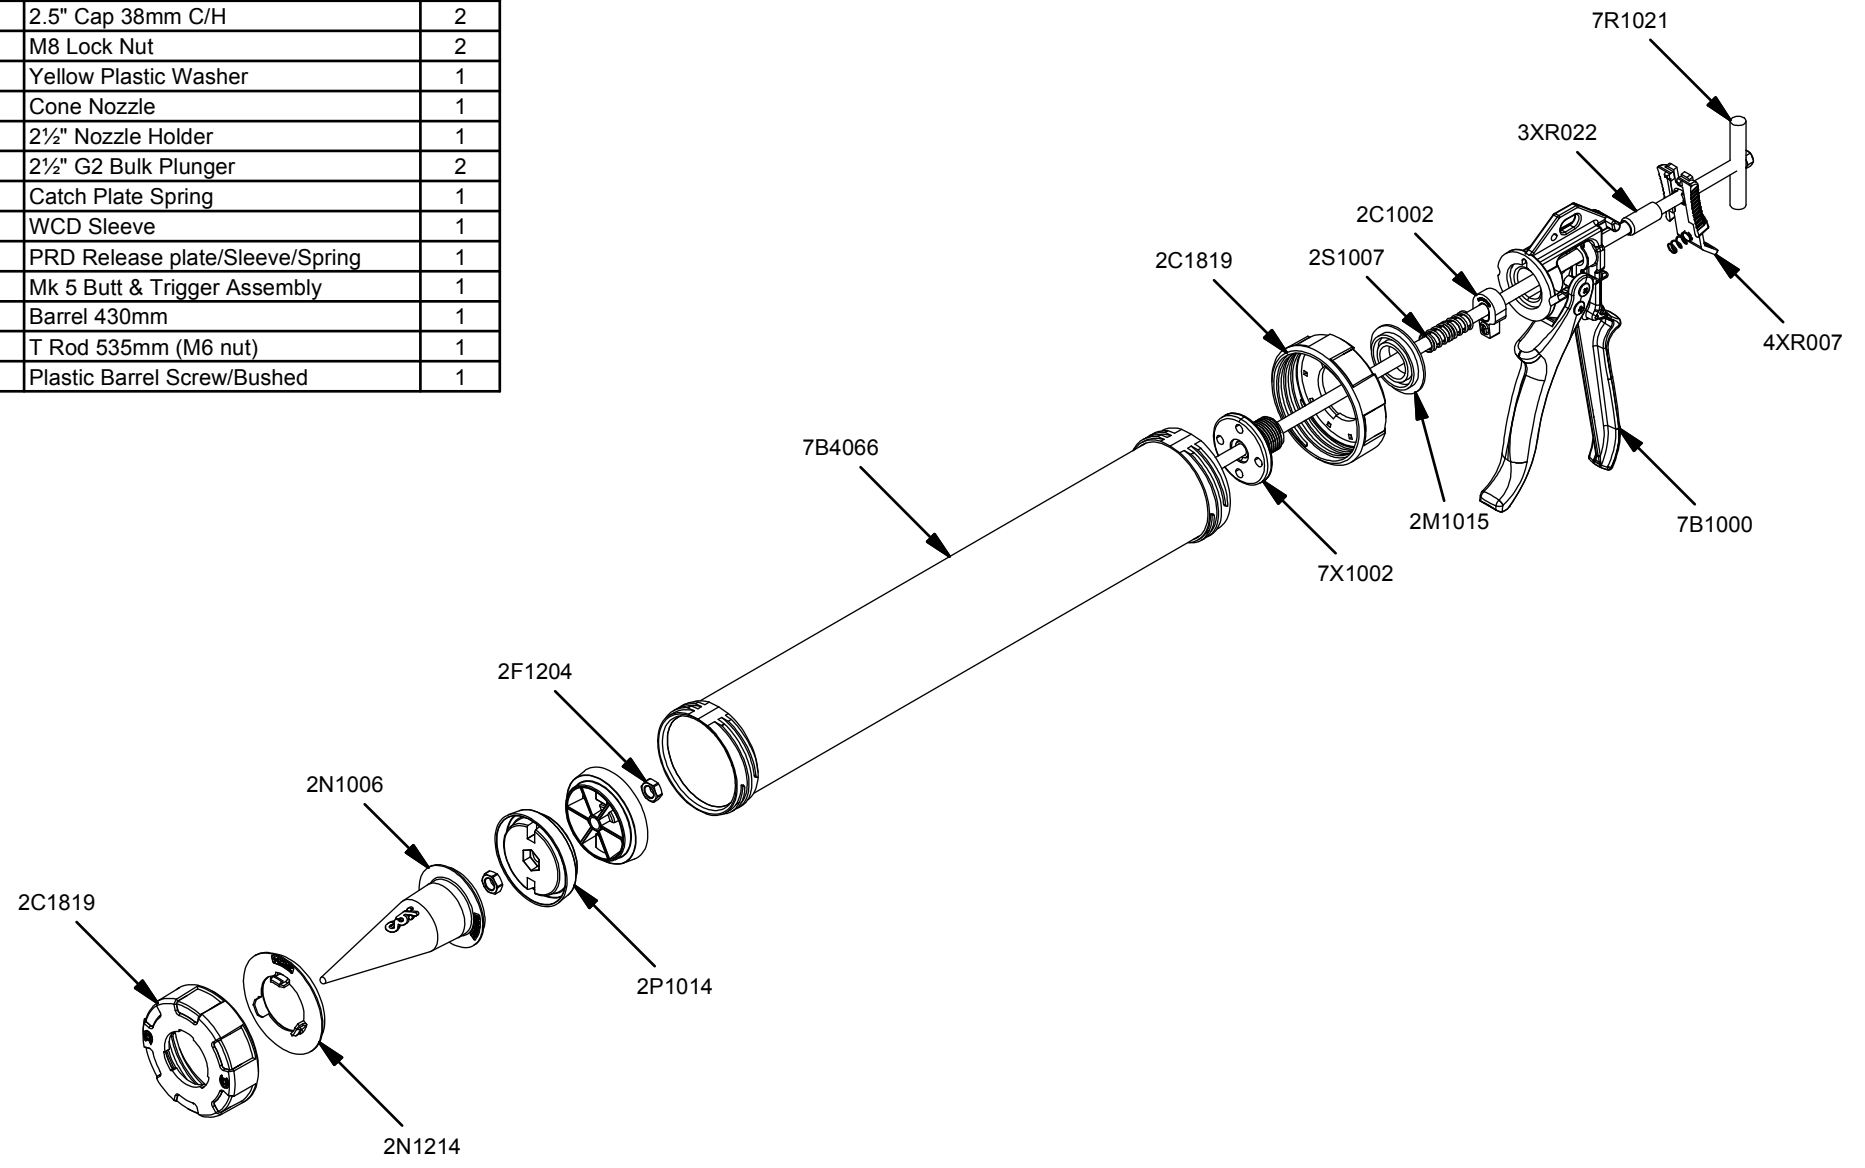

Parts List		
STOCK No	DESCRIPTION	QTY
2C1002	Mk5 Catch Plate	1
2C1819	2.5" Cap 38mm C/H	2
2F1204	M8 Lock Nut	2
2M1015	Yellow Plastic Washer	1
2N1006	Cone Nozzle	1
2N1214	2½" Nozzle Holder	1
2P1014	2½" G2 Bulk Plunger	2
2S1007	Catch Plate Spring	1
3XR022	WCD Sleeve	1
4XR007	PRD Release plate/Sleeve/Spring	1
7B1000	Mk 5 Butt & Trigger Assembly	1
7B4066	Barrel 430mm	1
7R1021	T Rod 535mm (M6 nut)	1
7X1002	Plastic Barrel Screw/Bushed	1