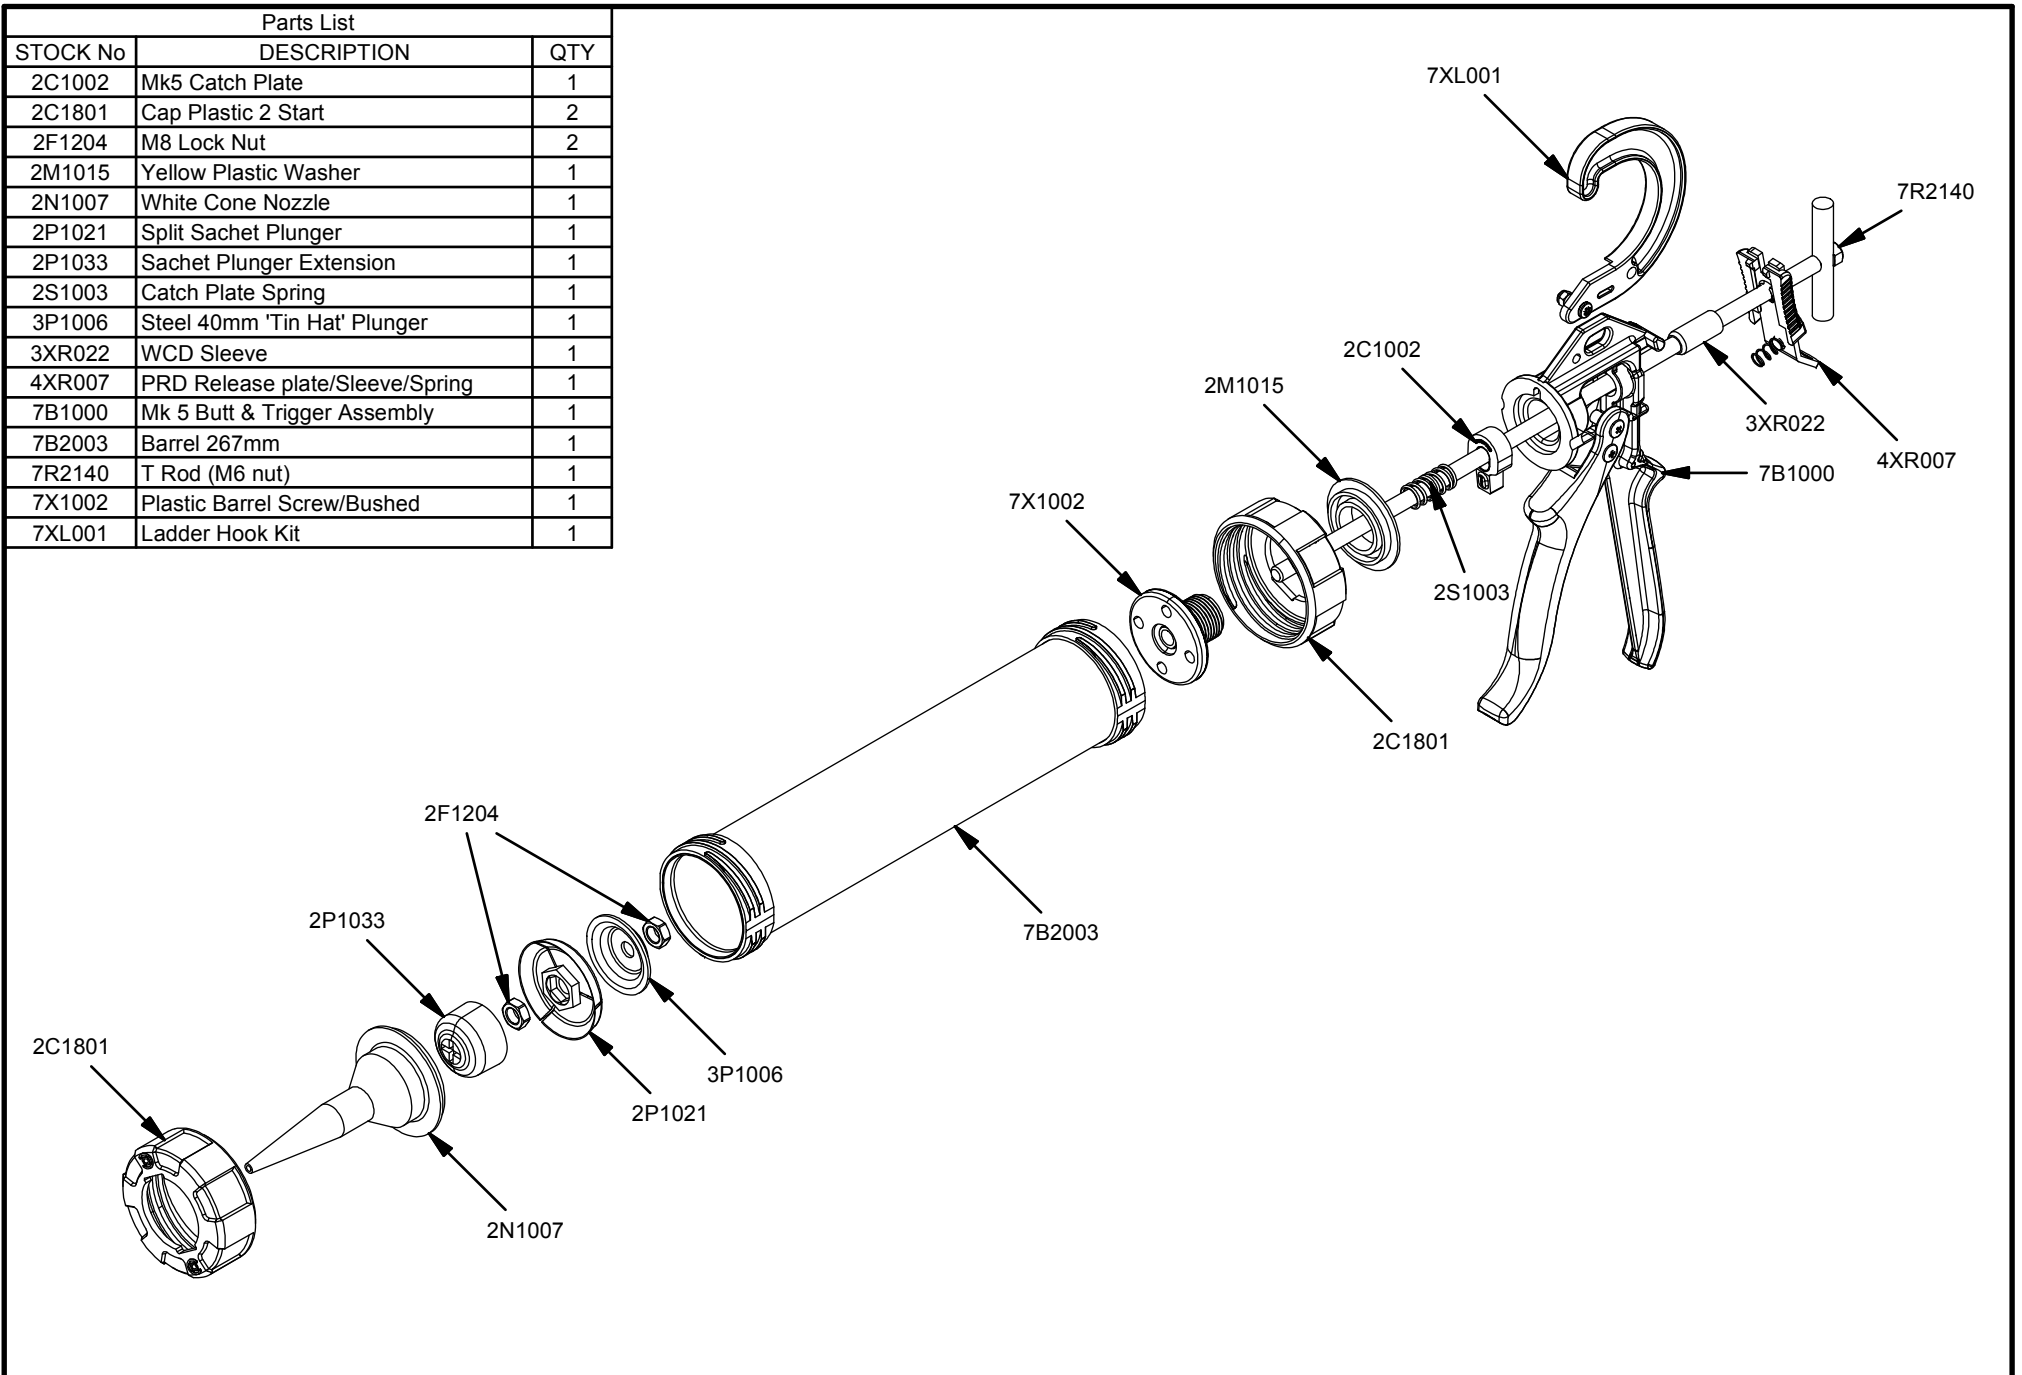

Parts List		
STOCK No	DESCRIPTION	QTY
2C1002	Mk5 Catch Plate	1
2C1801	Cap Plastic 2 Start	2
2F1204	M8 Lock Nut	2
2M1015	Yellow Plastic Washer	1
2N1007	White Cone Nozzle	1
2P1021	Split Sachet Plunger	1
2P1033	Sachet Plunger Extension	1
2S1003	Catch Plate Spring	1
3P1006	Steel 40mm 'Tin Hat' Plunger	1
3XR022	WCD Sleeve	1
4XR007	PRD Release plate/Sleeve/Spring	1
7B1000	Mk 5 Butt & Trigger Assembly	1
7B2003	Barrel 267mm	1
7R2140	T Rod (M6 nut)	1
7X1002	Plastic Barrel Screw/Bushed	1
7XL001	Ladder Hook Kit	1