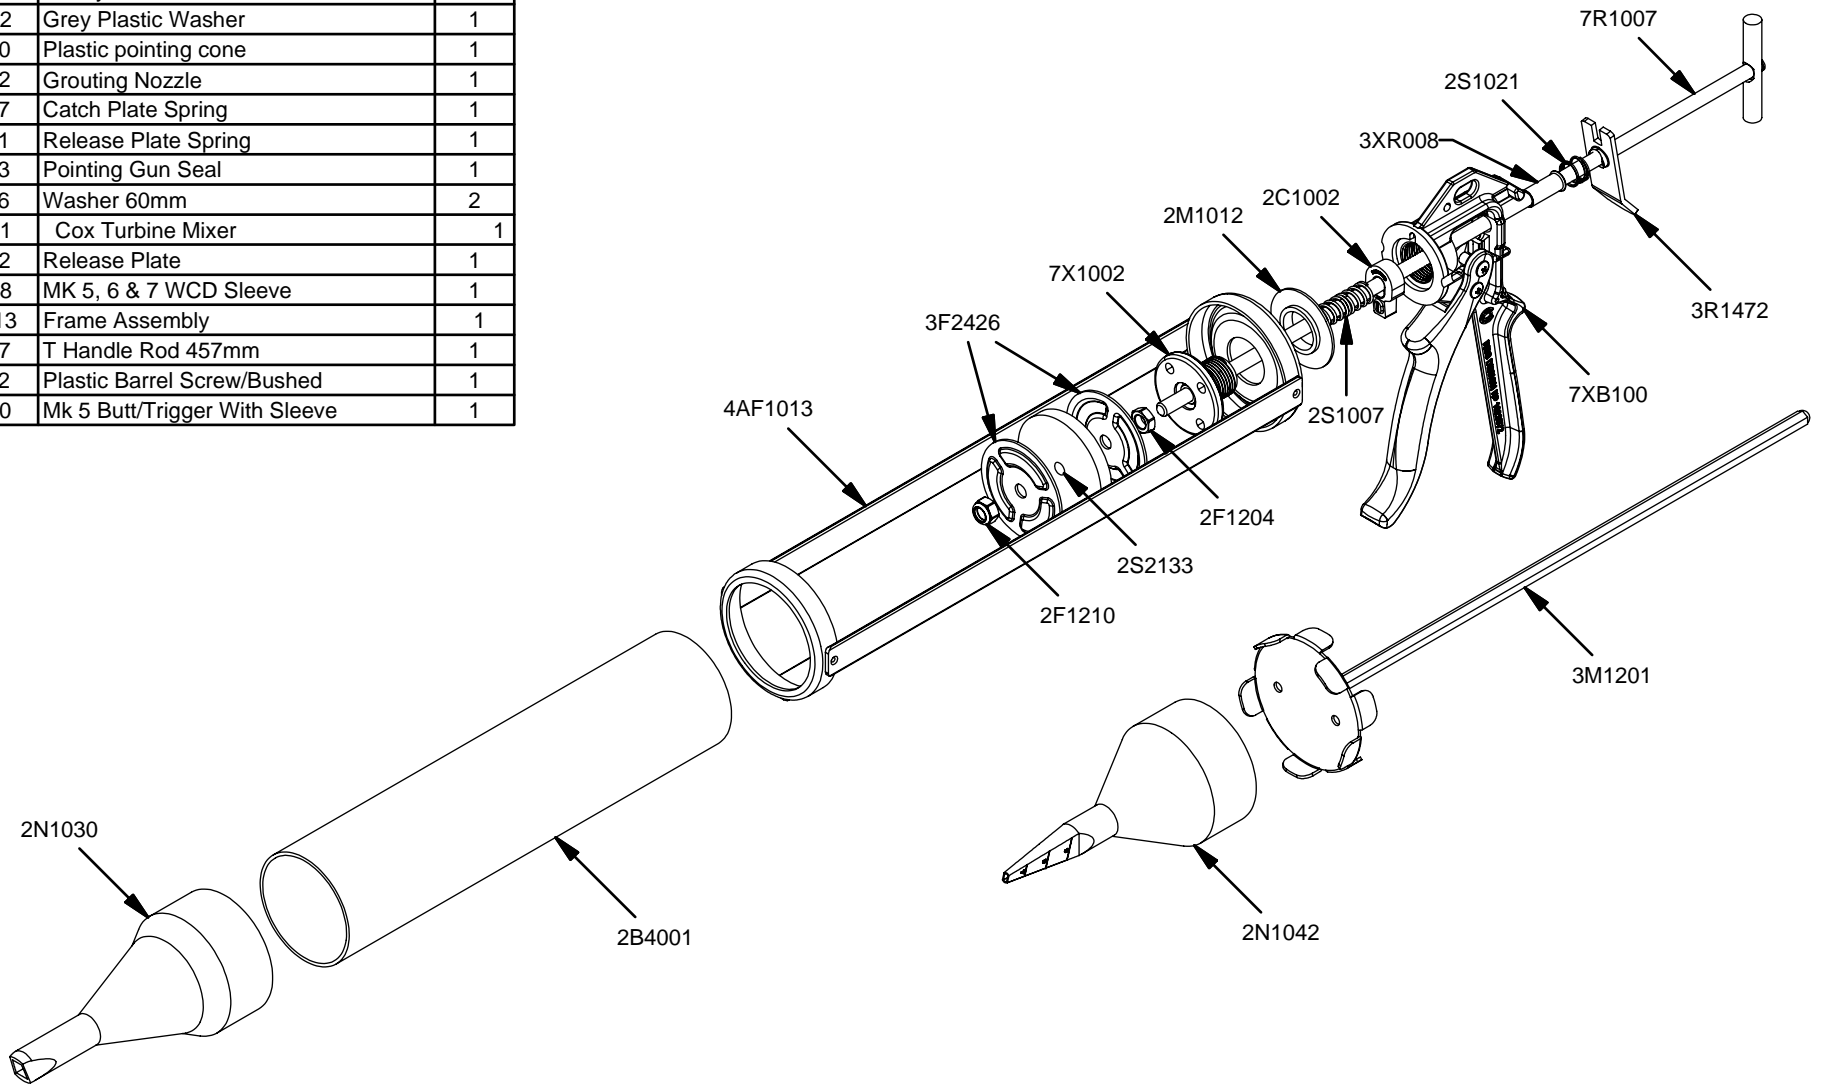

Parts List		
STOCK No	DESCRIPTION	QTY
2B4001	Plastic Barrel	1
2C1002	Mk5 Catch Plate	1
2F1204	M8 Lock Nut	1
2F1210	M8 Nylock Nut	1
2M1012	Grey Plastic Washer	1
2N1030	Plastic pointing cone	1
2N1042	Grouting Nozzle	1
2S1007	Catch Plate Spring	1
2S1021	Release Plate Spring	1
2S2133	Pointing Gun Seal	1
3F2426	Washer 60mm	2
3M1201	Cox Turbine Mixer	1
3R1472	Release Plate	1
3XR008	MK 5, 6 & 7 WCD Sleeve	1
4AF1013	Frame Assembly	1
7R1007	T Handle Rod 457mm	1
7X1002	Plastic Barrel Screw/Bushed	1
7XB100	Mk 5 Butt/Trigger With Sleeve	1