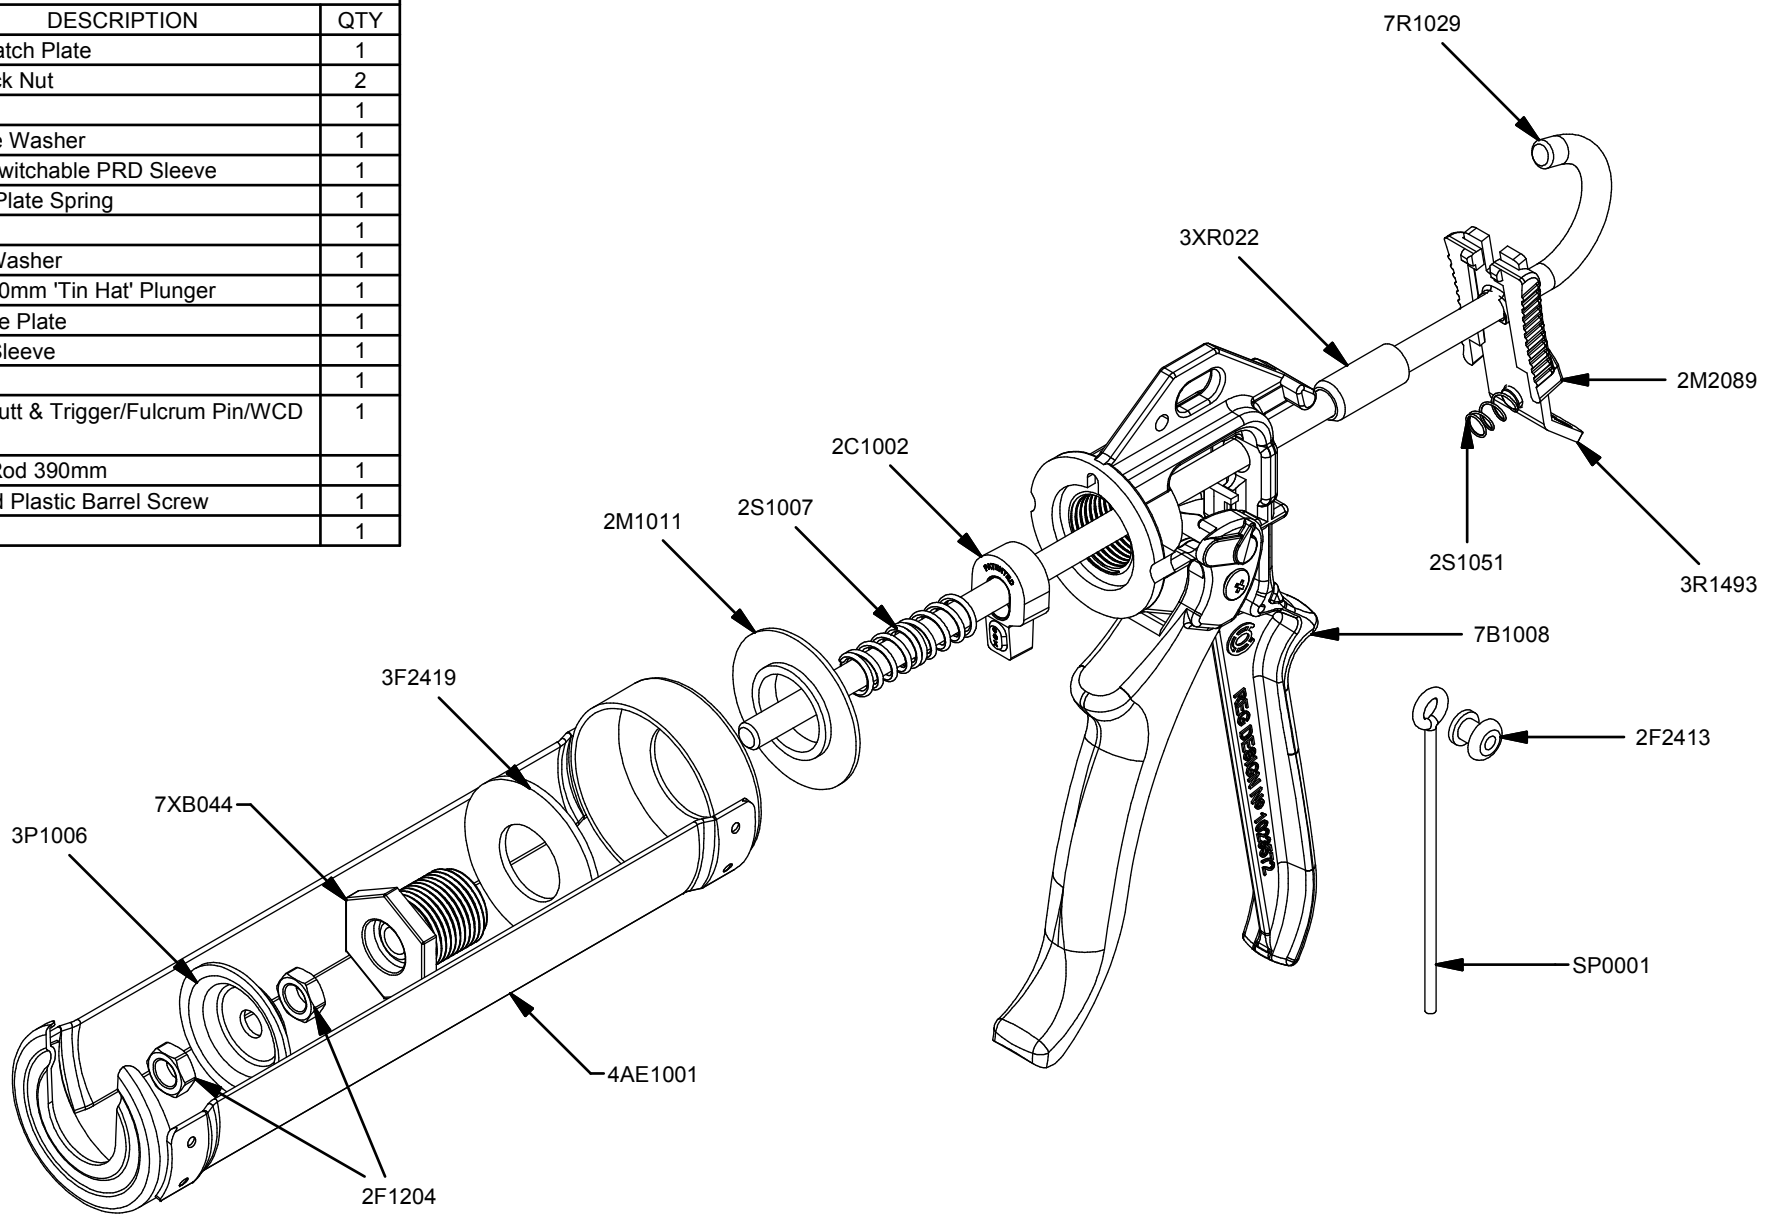

Parts List		
STOCK No	DESCRIPTION	QTY
2C1002	Mk5 Catch Plate	1
2F1204	M8 Lock Nut	2
2F2413	Rivet	1
2M1011	Orange Washer	1
2M2089	Mk 5 Switchable PRD Sleeve	1
2S1007	Catch Plate Spring	1
2S1051	Spring	1
3F2419	Steel Washer	1
3P1006	Steel 40mm 'Tin Hat' Plunger	1
3R1493	Release Plate	1
3XR022	WCD Sleeve	1
4AE1001	Frame	1
7B1008	Mk 6 Butt & Trigger/Fulcrum Pin/WCD Sleeve	1
7R1029	Drive Rod 390mm	1
7XB044	Bushed Plastic Barrel Screw	1
SP0001	Spike	1