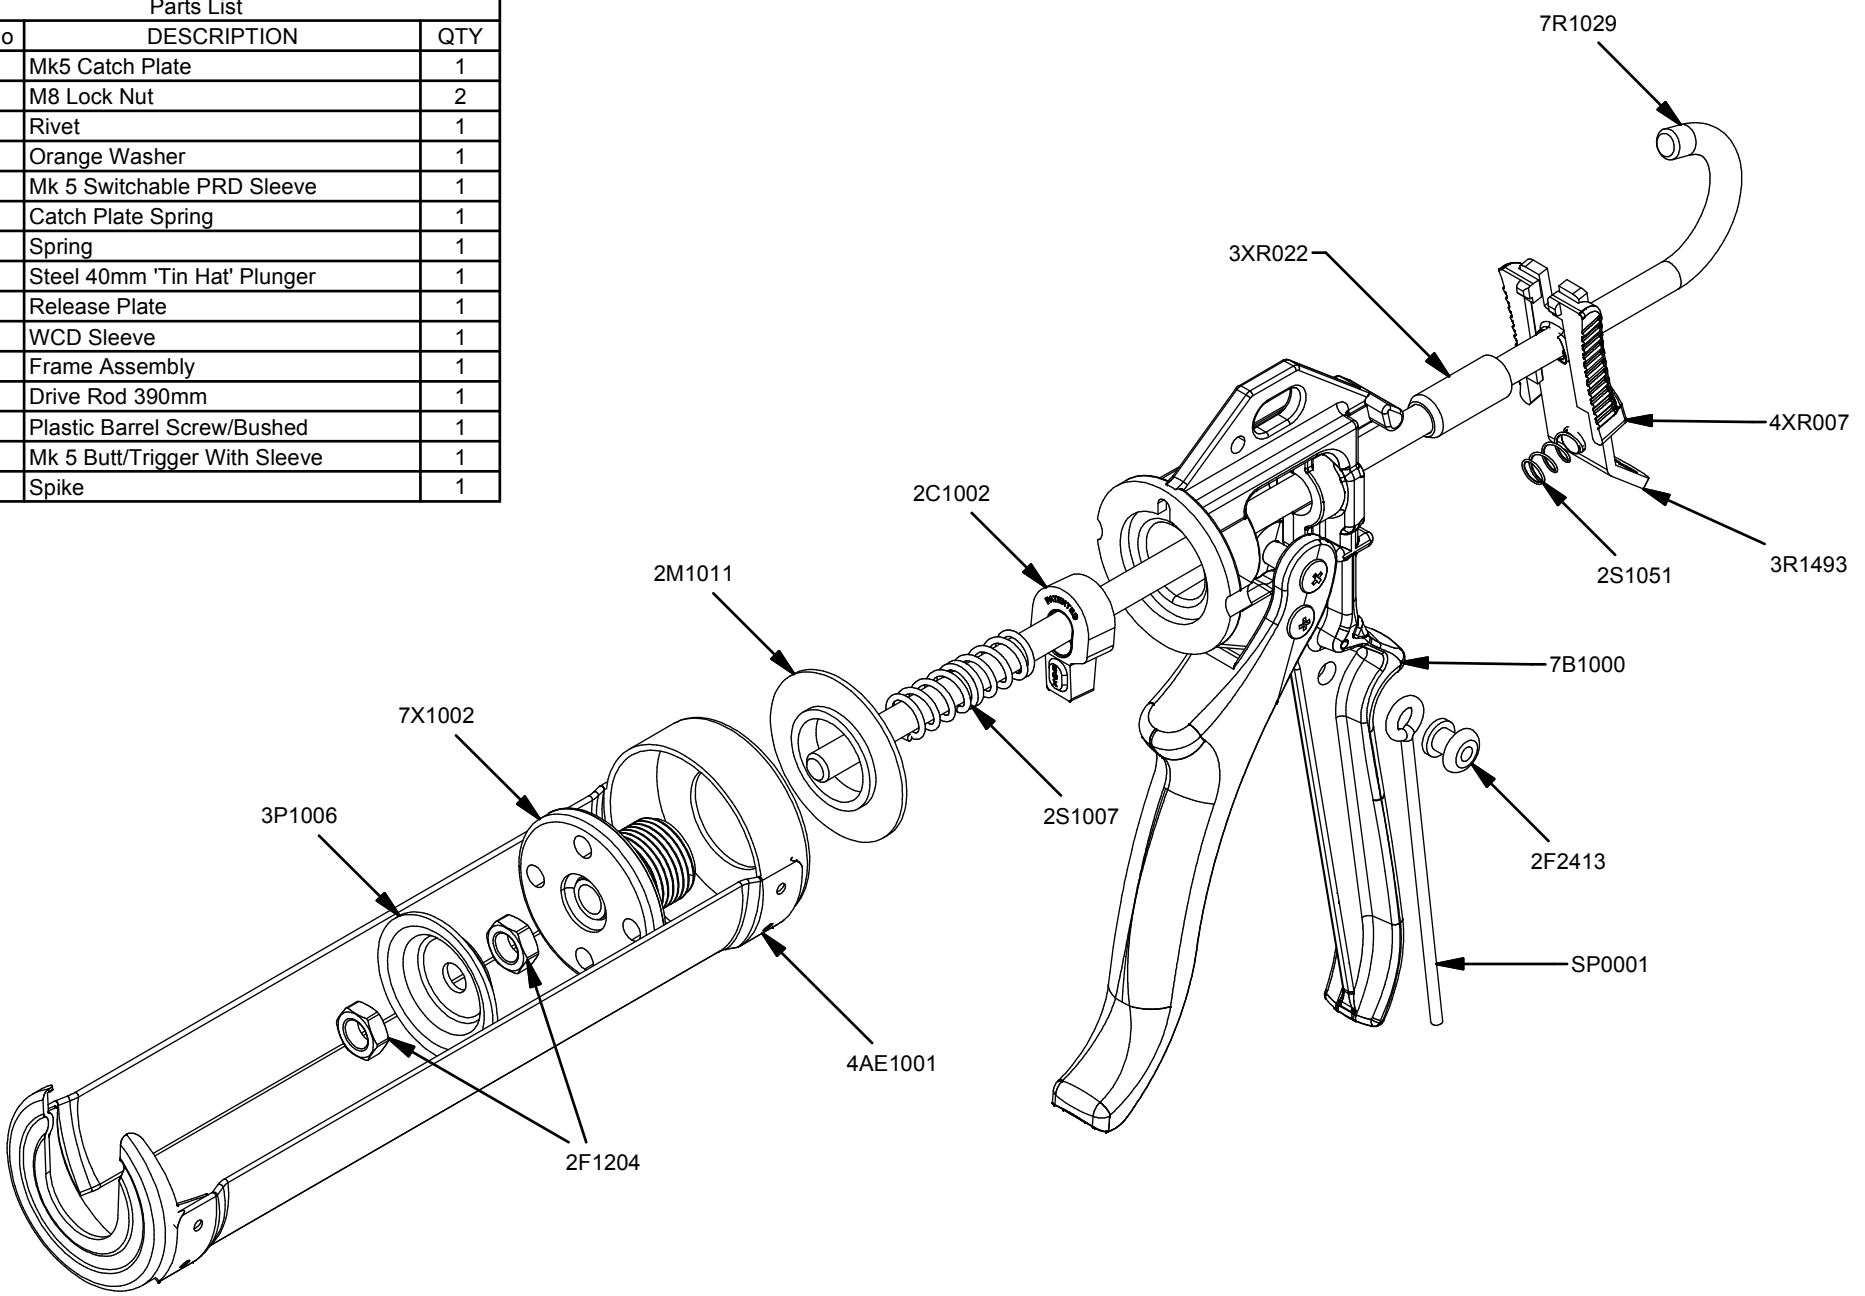

Parts List		
STOCK No	DESCRIPTION	QTY
2C1002	Mk5 Catch Plate	1
2F1204	M8 Lock Nut	2
2F2413	Rivet	1
2M1011	Orange Washer	1
2M2089	Mk 5 Switchable PRD Sleeve	1
2S1007	Catch Plate Spring	1
2S1051	Spring	1
3P1006	Steel 40mm 'Tin Hat' Plunger	1
3R1493	Release Plate	1
3XR022	WCD Sleeve	1
4AE1001	Frame Assembly	1
7R1029	Drive Rod 390mm	1
7X1002	Plastic Barrel Screw/Bushed	1
7XB100	Mk 5 Butt/Trigger With Sleeve	1
SP0001	Spike	1