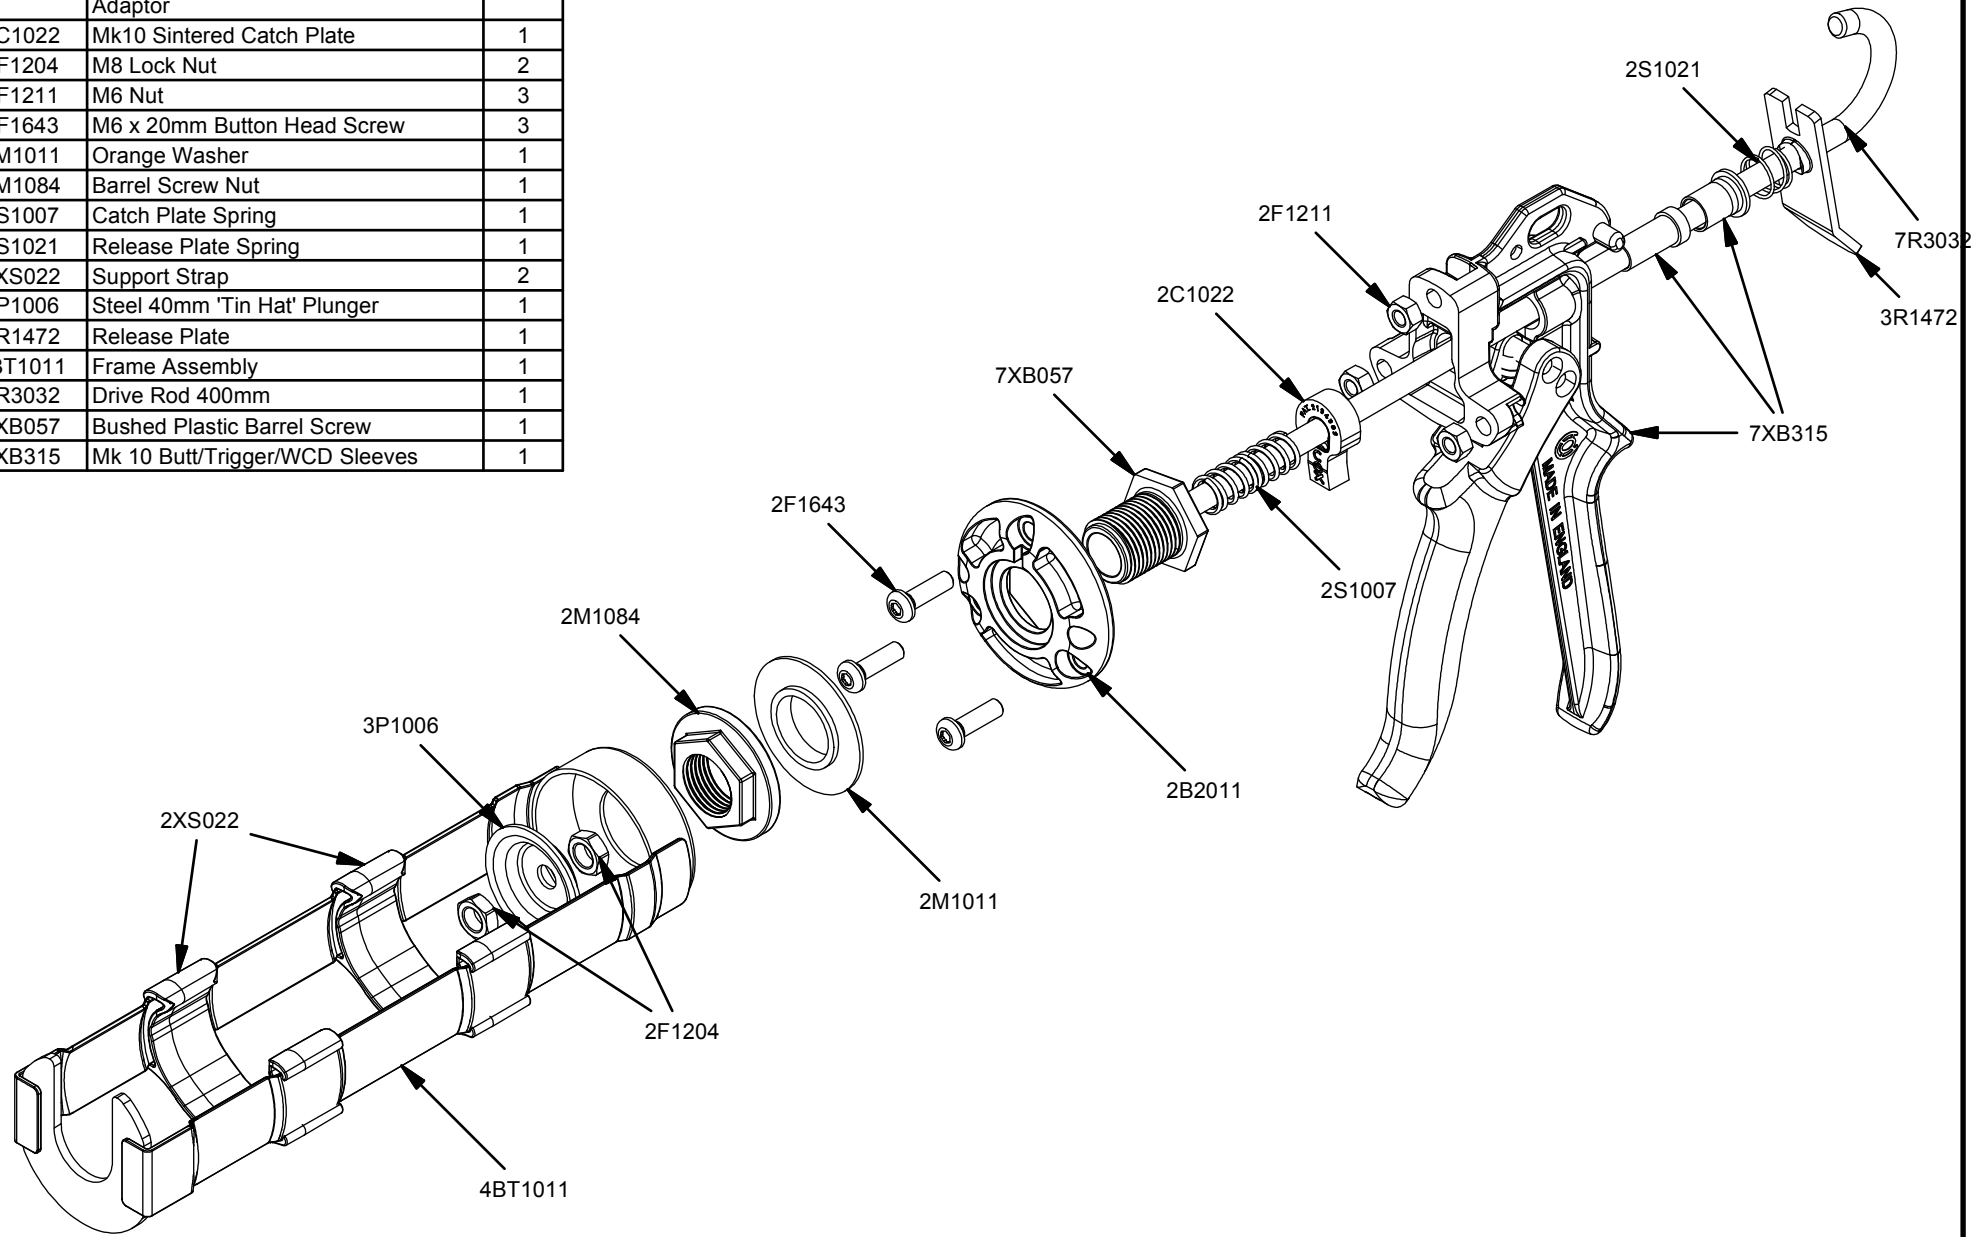

Parts List		
STOCK No	DESCRIPTION	QTY
2B2011	Mk 10 Single Component Bulkhead Adaptor	1
2C1022	Mk10 Sintered Catch Plate	1
2F1204	M8 Lock Nut	2
2F1211	M6 Nut	3
2F1643	M6 x 20mm Button Head Screw	3
2M1011	Orange Washer	1
2M1084	Barrel Screw Nut	1
2S1007	Catch Plate Spring	1
2S1021	Release Plate Spring	1
2XS022	Support Strap	2
3P1006	Steel 40mm 'Tin Hat' Plunger	1
3R1472	Release Plate	1
4BT1011	Frame Assembly	1
7R3032	Drive Rod 400mm	1
7XB057	Bushed Plastic Barrel Screw	1
7XB315	Mk 10 Butt/Trigger/WCD Sleeves	1