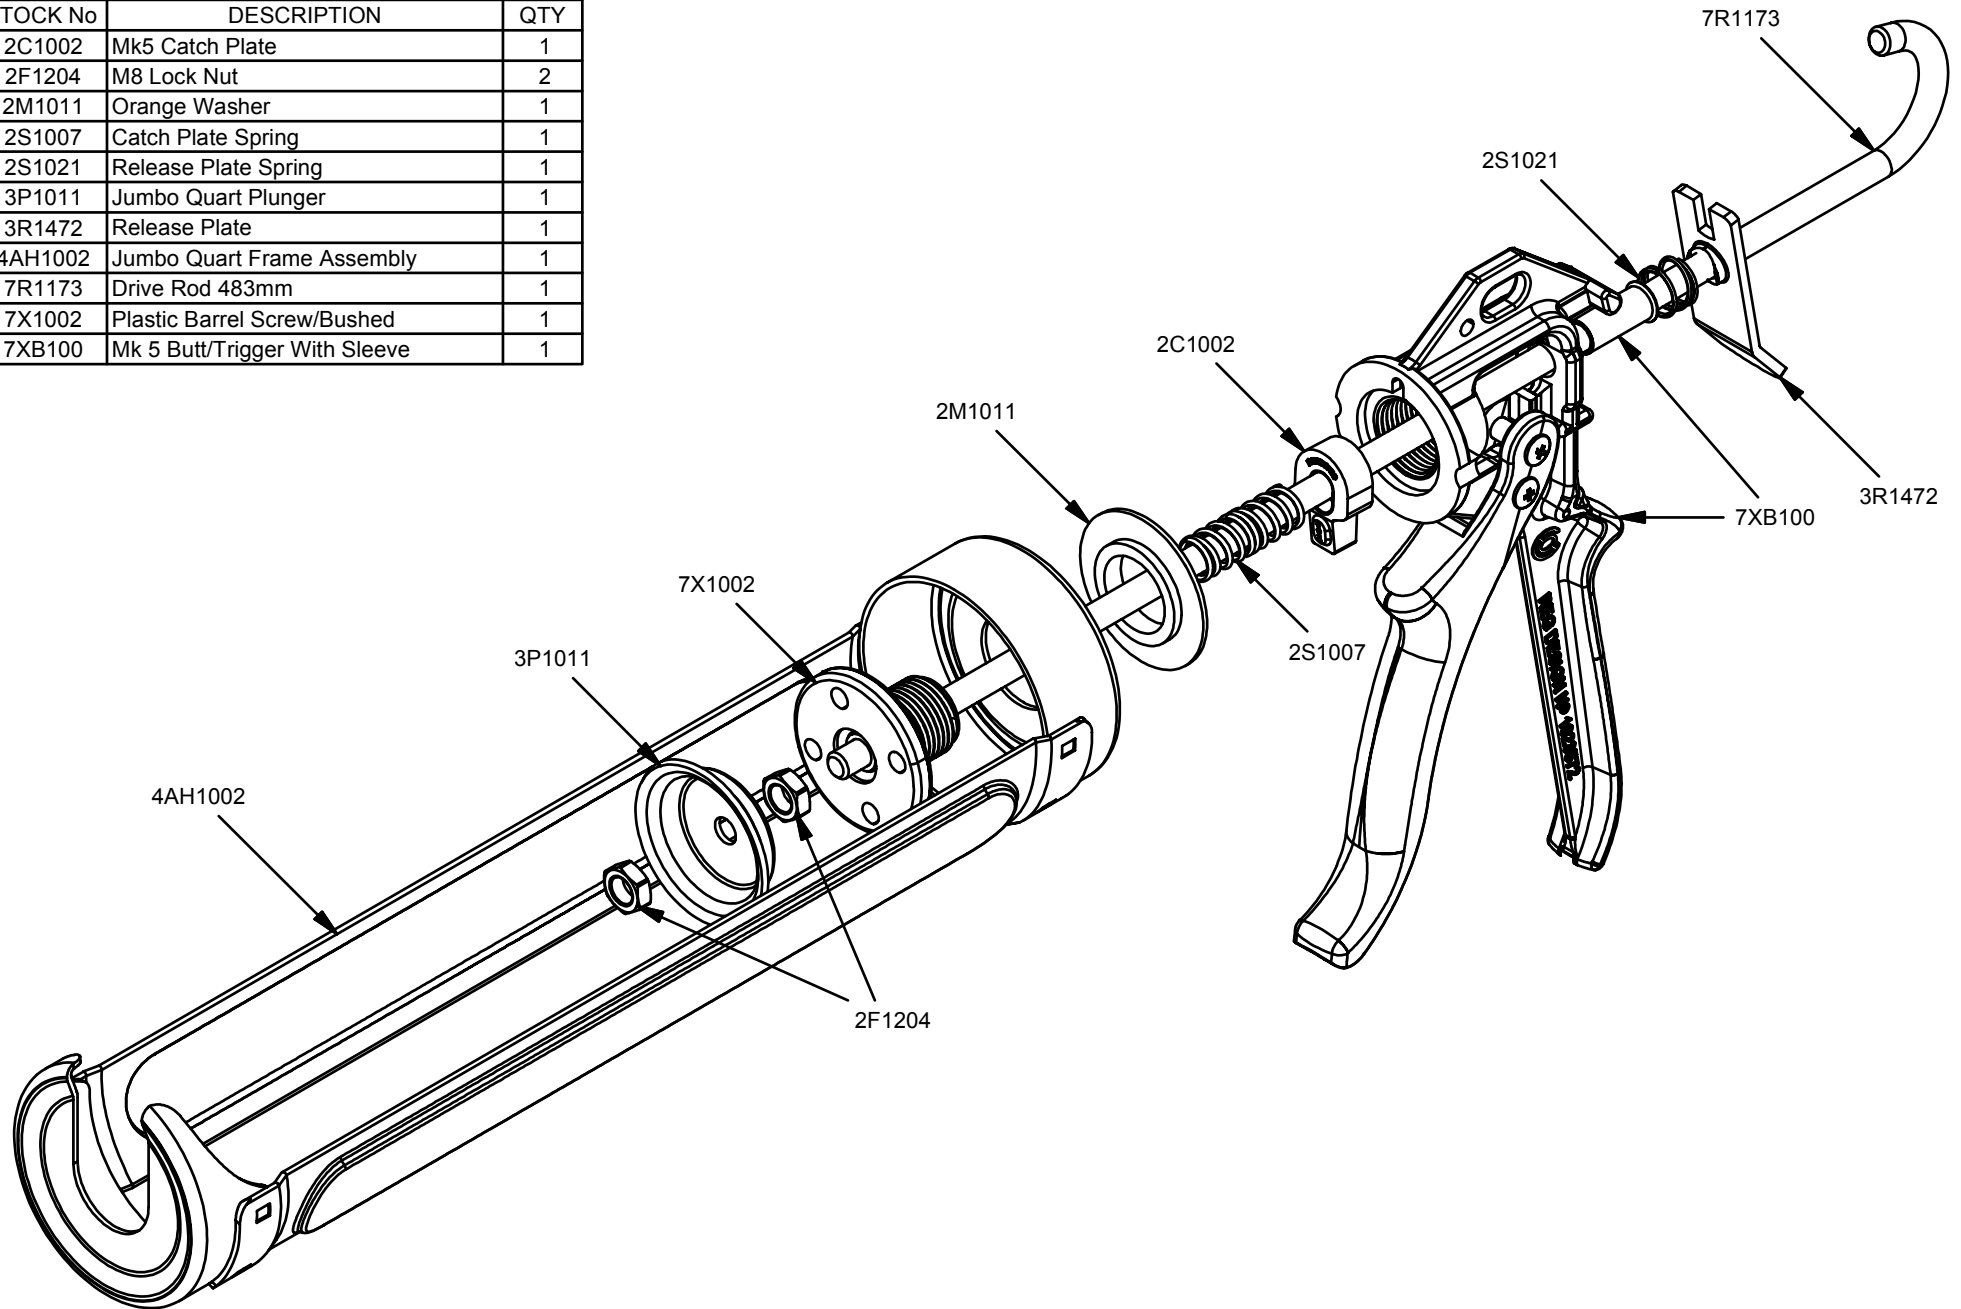

Parts List		
STOCK No	DESCRIPTION	QTY
2C1002	Mk5 Catch Plate	1
2F1204	M8 Lock Nut	2
2M1011	Orange Washer	1
2S1007	Catch Plate Spring	1
2S1021	Release Plate Spring	1
3P1011	Jumbo Quart Plunger	1
3R1472	Release Plate	1
4AH1002	Jumbo Quart Frame Assembly	1
7R1173	Drive Rod 483mm	1
7X1002	Plastic Barrel Screw/Bushed	1
7XB100	Mk 5 Butt/Trigger With Sleeve	1

Jumbo Quart

REV	DATE
D	11/08/2003