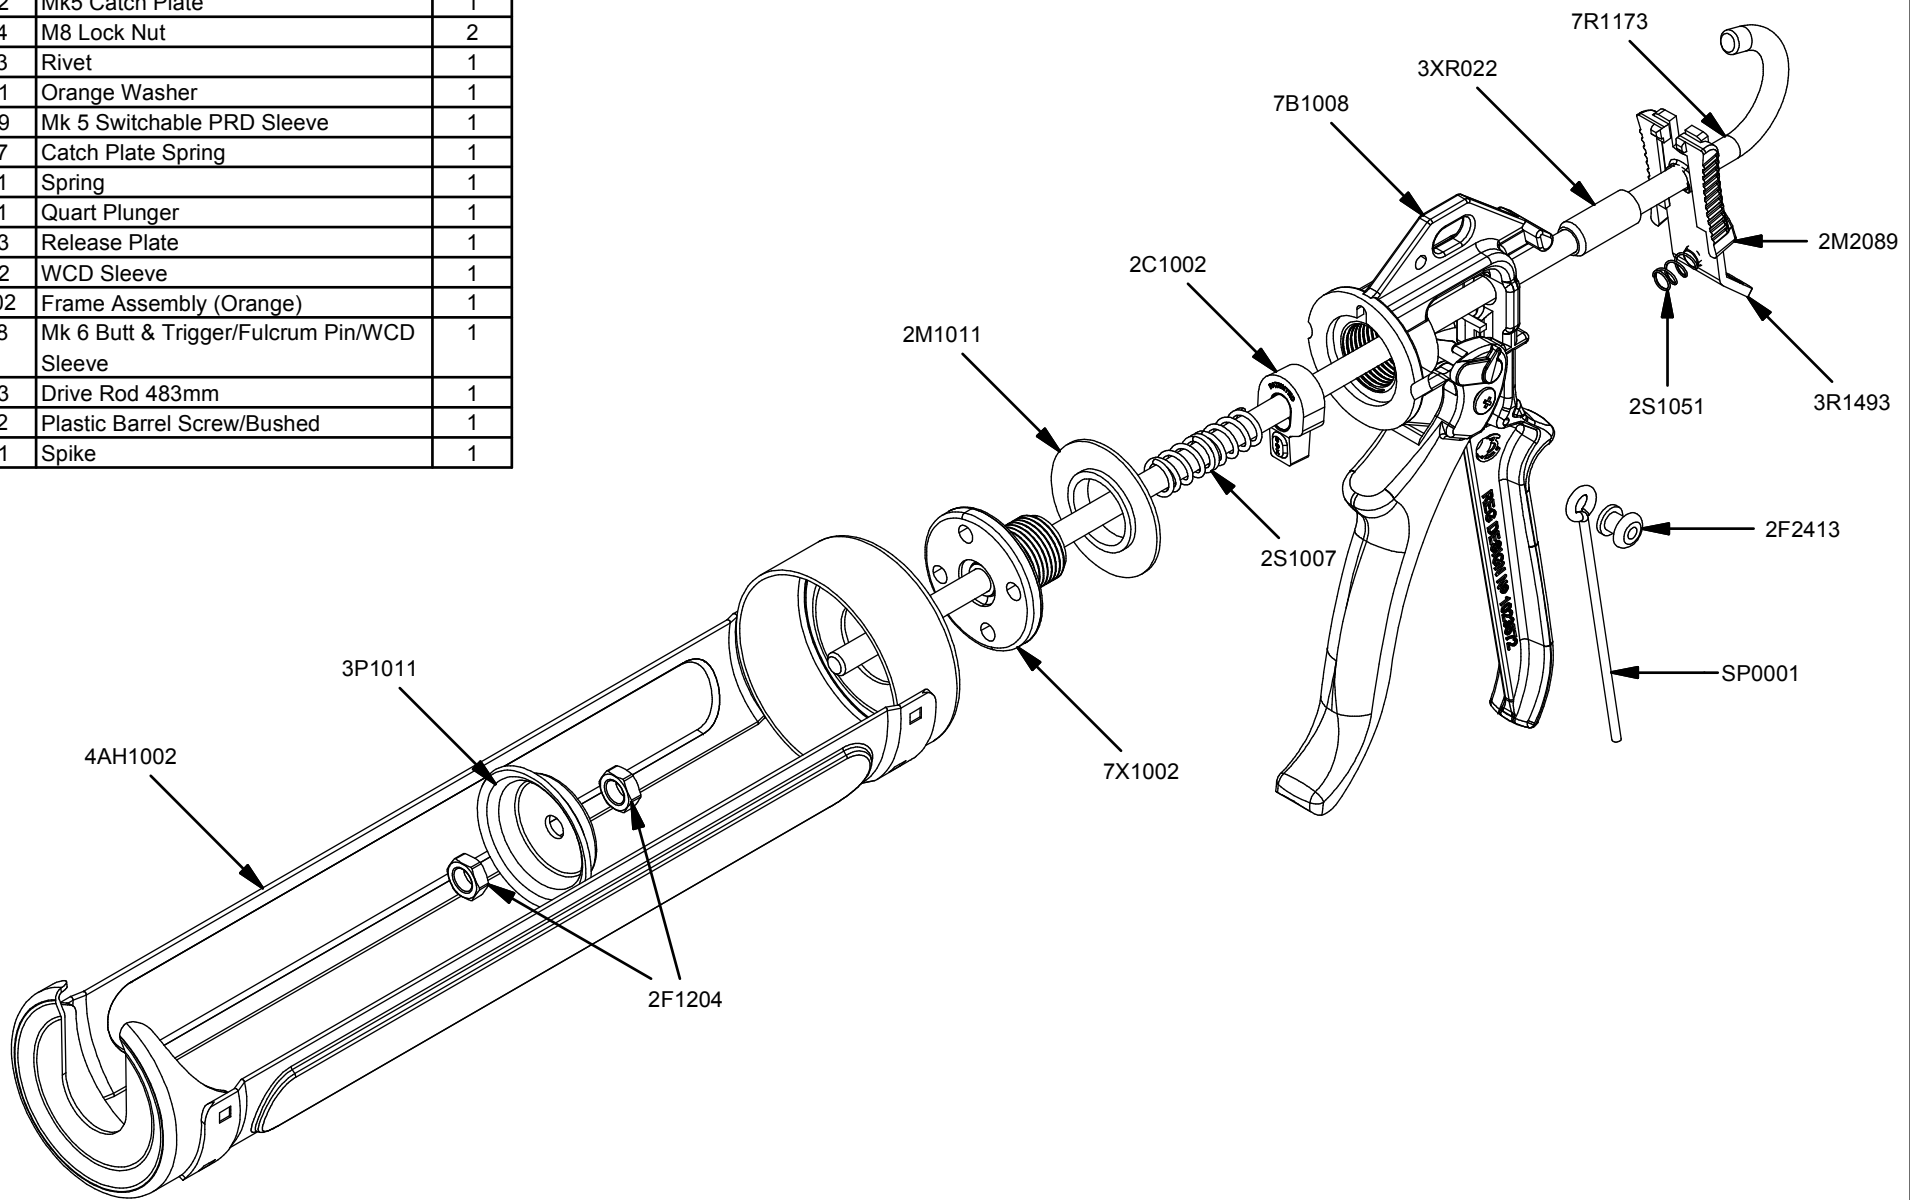

Parts List		
STOCK No	DESCRIPTION	QTY
2C1002	Mk5 Catch Plate	1
2F1204	M8 Lock Nut	2
2F2413	Rivet	1
2M1011	Orange Washer	1
2M2089	Mk 5 Switchable PRD Sleeve	1
2S1007	Catch Plate Spring	1
2S1051	Spring	1
3P1011	Quart Plunger	1
3R1493	Release Plate	1
3XR022	WCD Sleeve	1
4AH1002	Frame Assembly (Orange)	1
7B1008	Mk 6 Butt & Trigger/Fulcrum Pin/WCD Sleeve	1
7R1173	Drive Rod 483mm	1
7X1002	Plastic Barrel Screw/Bushed	1
SP0001	Spike	1