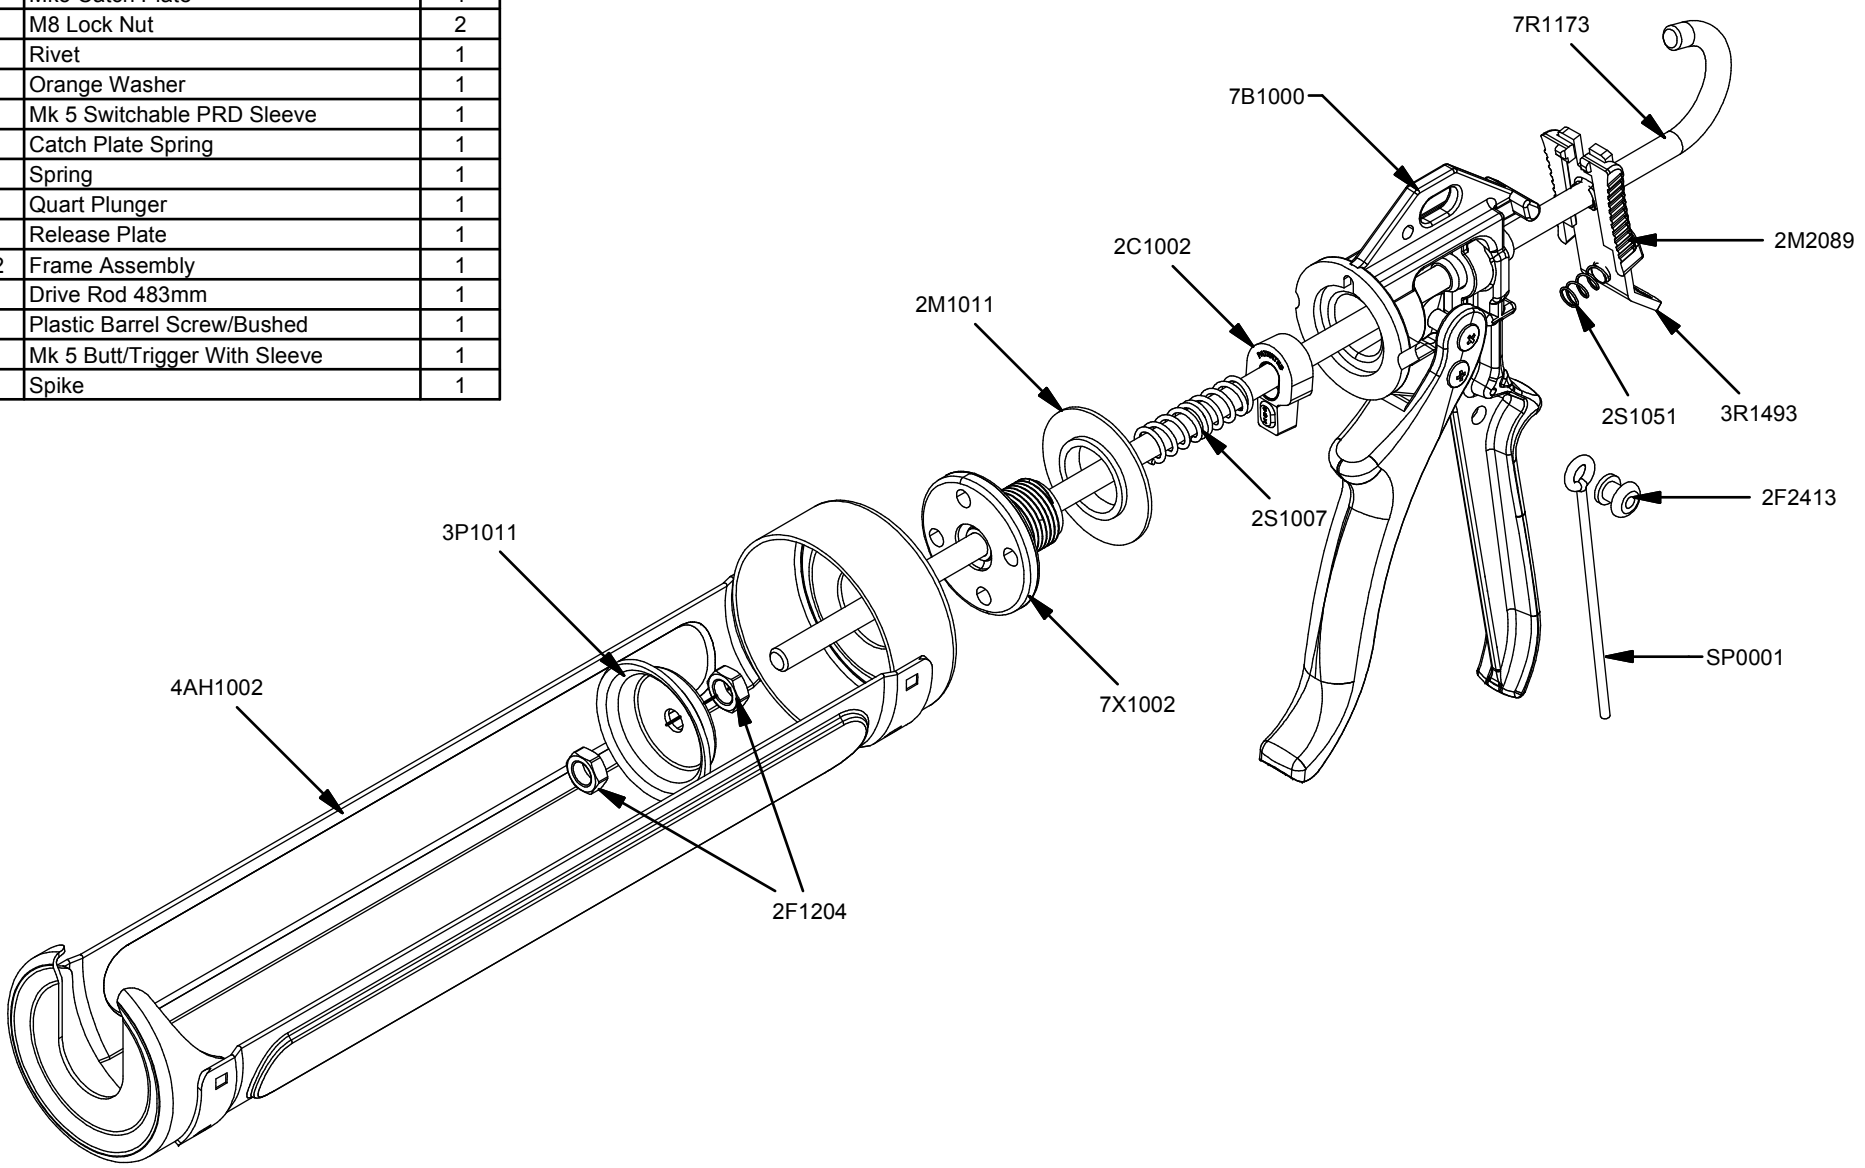

Parts List		
STOCK No	DESCRIPTION	QTY
2C1002	Mk5 Catch Plate	1
2F1204	M8 Lock Nut	2
2F2413	Rivet	1
2M1011	Orange Washer	1
2M2089	Mk 5 Switchable PRD Sleeve	1
2S1007	Catch Plate Spring	1
2S1051	Spring	1
3P1011	Quart Plunger	1
3R1493	Release Plate	1
4AH1002	Frame Assembly	1
7R1173	Drive Rod 483mm	1
7X1002	Plastic Barrel Screw/Bushed	1
7B1000	Mk 5 Butt/Trigger With Sleeve	1
SP0001	Spike	1