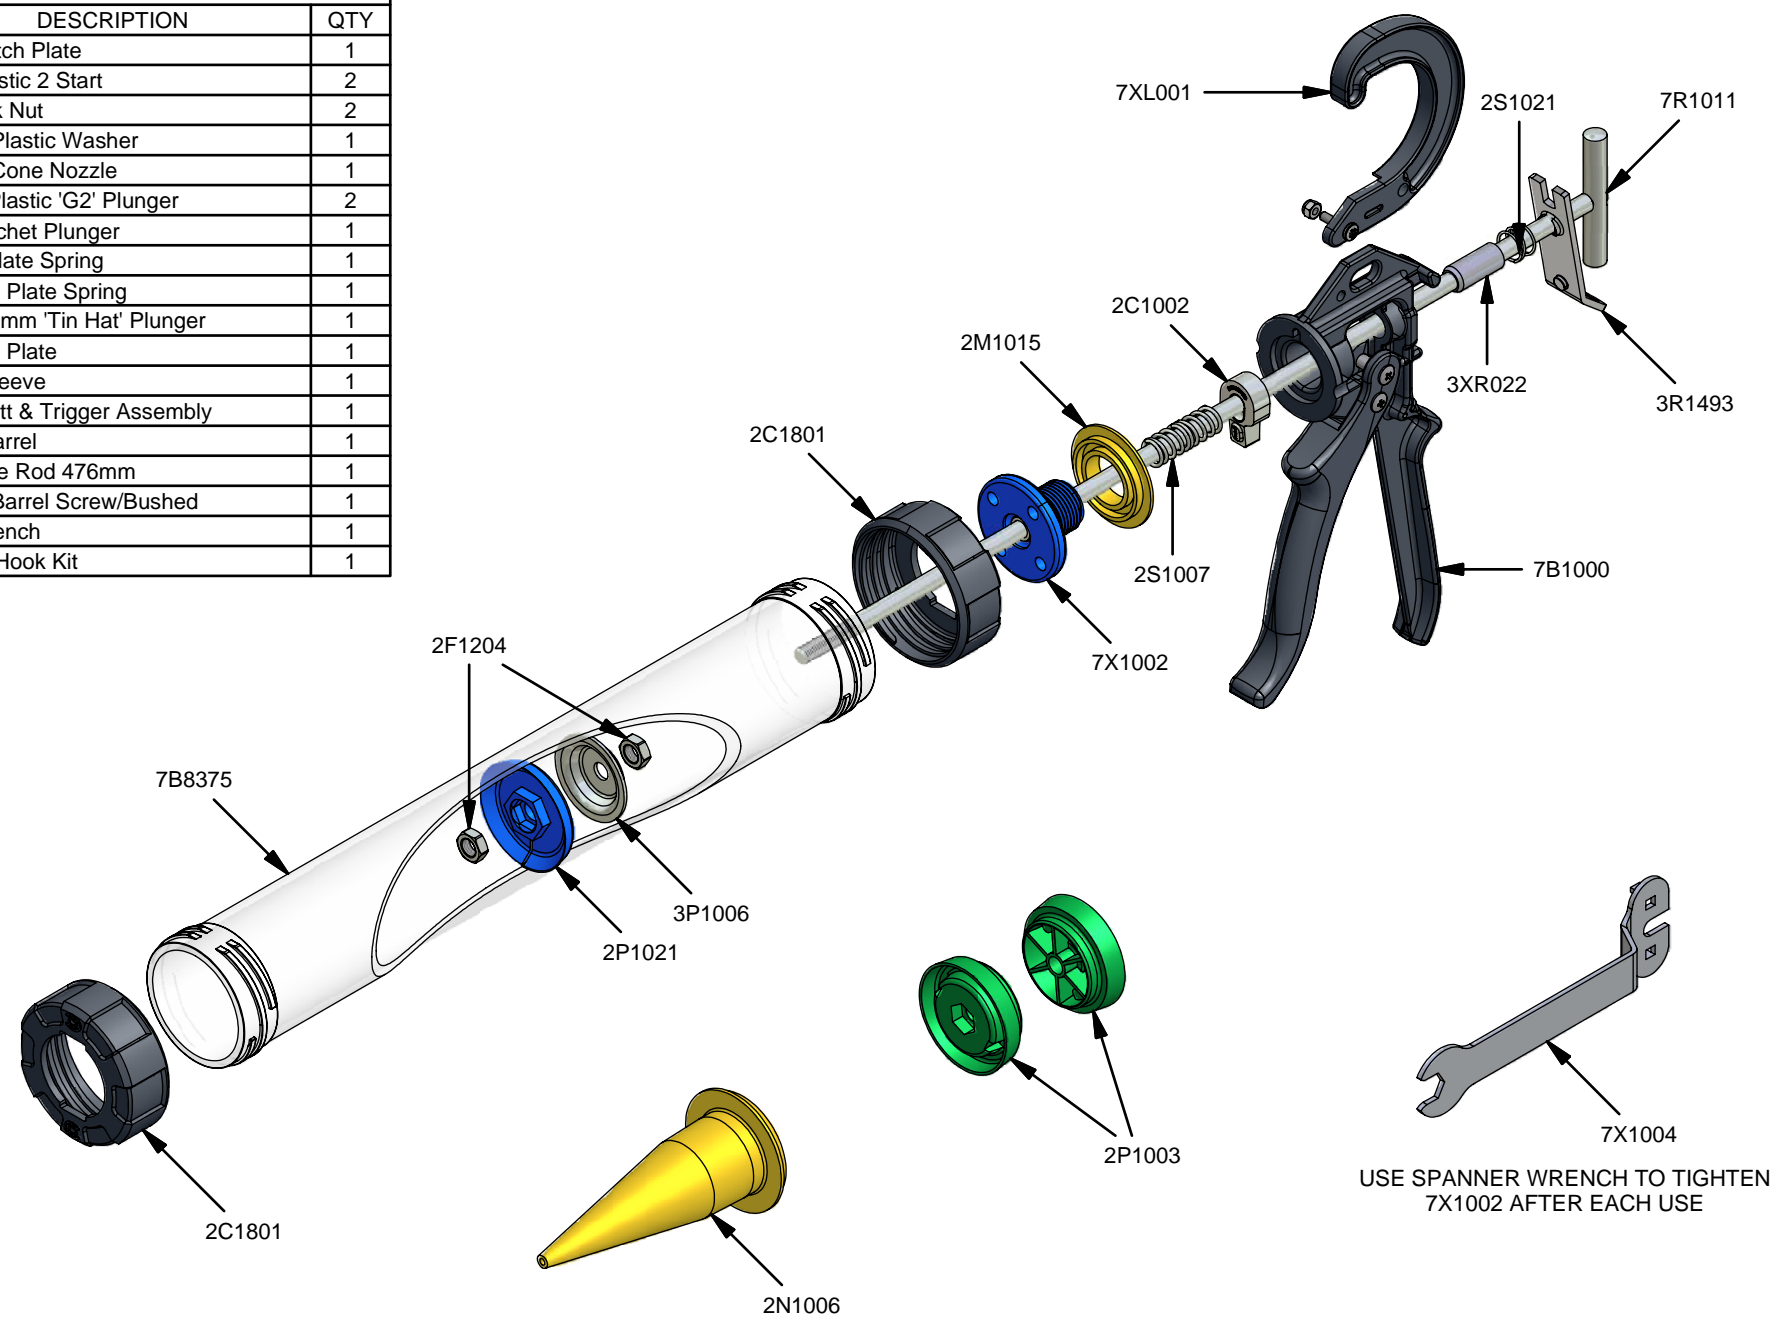

Parts List		
STOCK No	DESCRIPTION	QTY
2C1002	Mk5 Catch Plate	1
2C1801	Cap Plastic 2 Start	2
2F1204	M8 Lock Nut	2
2M1015	Yellow Plastic Washer	1
2N1006	Yellow Cone Nozzle	1
2P1003	Green Plastic 'G2' Plunger	2
2P1021	Split Sachet Plunger	1
2S1007	Catch Plate Spring	1
2S1021	Release Plate Spring	1
3P1006	Steel 40mm 'Tin Hat' Plunger	1
3R1493	Release Plate	1
3XR022	WCD Sleeve	1
7B1000	Mk 5 Butt & Trigger Assembly	1
7B8375	Clear Barrel	1
7R1011	T Handle Rod 476mm	1
7X1002	Plastic Barrel Screw/Bushed	1
7X1004	Cox Wrench	1
7XL001	Ladder Hook Kit	1