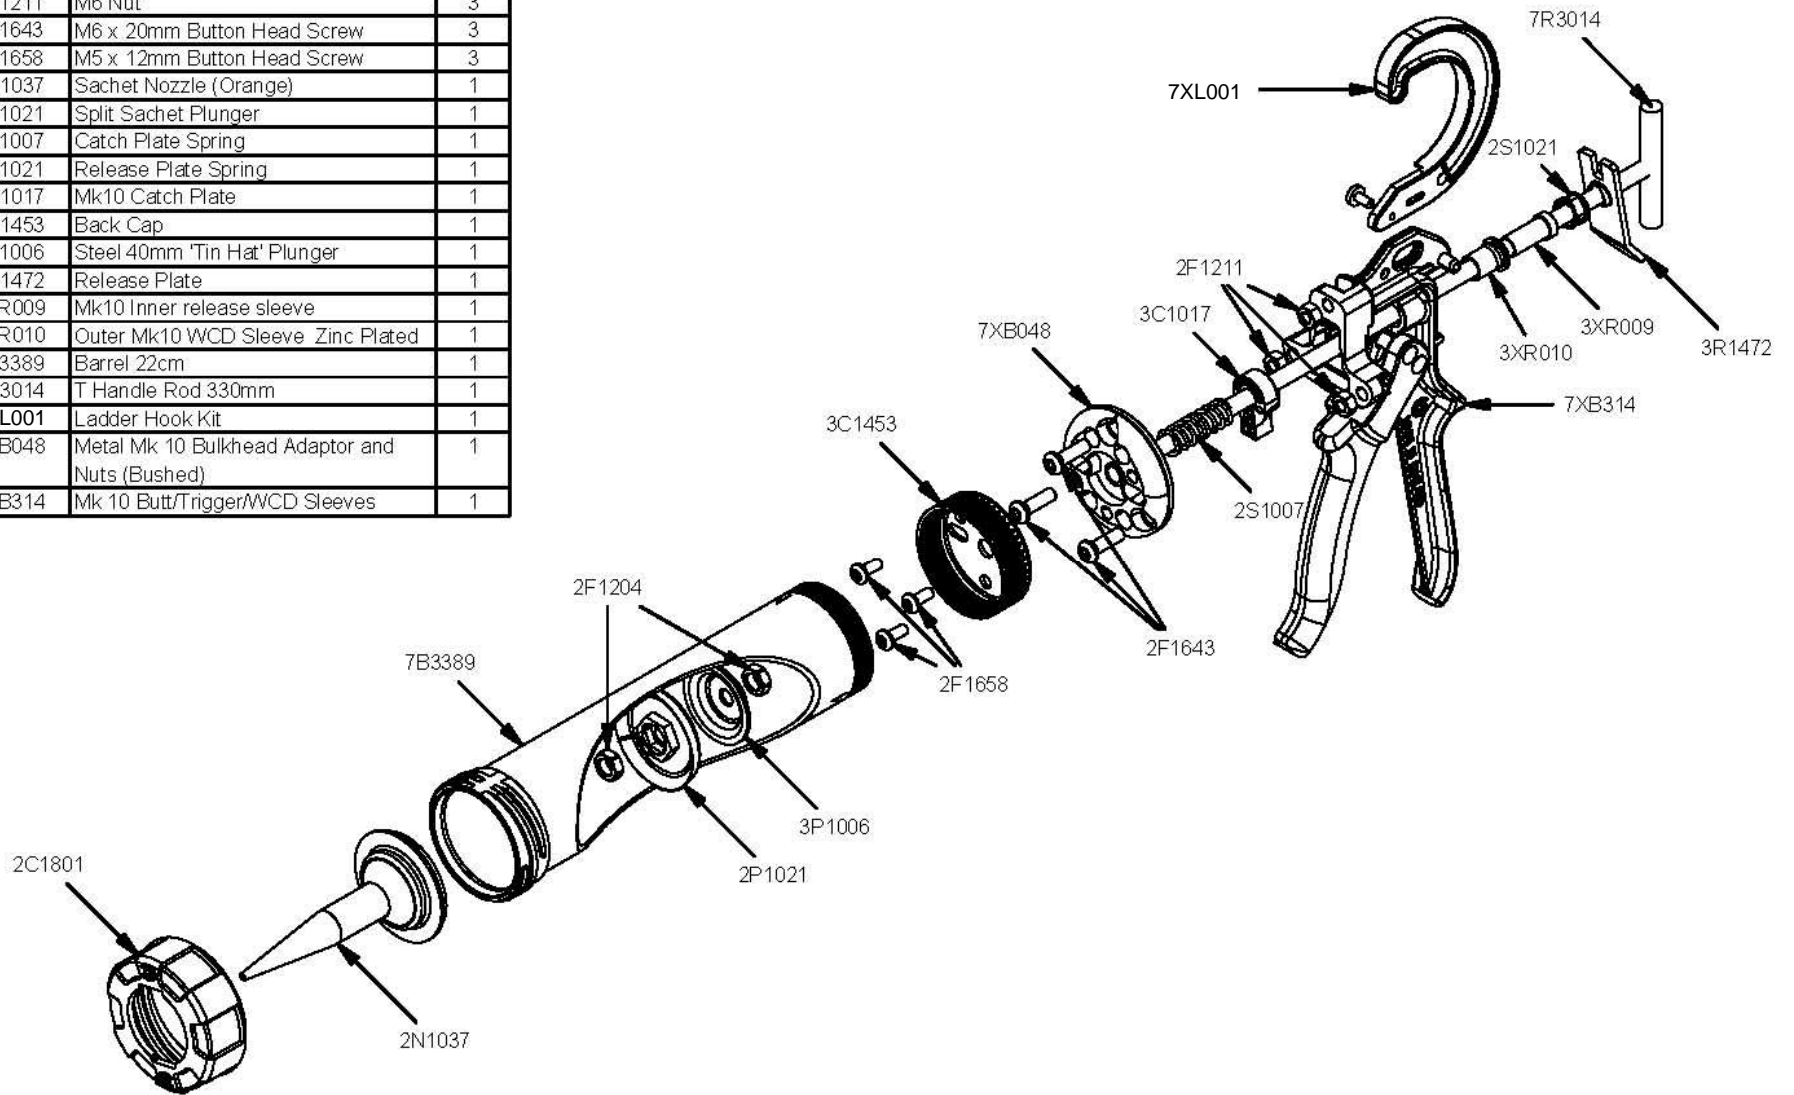

Parts List		
STOCK No	DESCRIPTION	QTY
2C1801	Cap Plastic 2 Start	1
2F1204	M8 Lock Nut	2
2F1211	M6 Nut	3
2F1643	M6 x 20mm Button Head Screw	3
2F1658	M5 x 12mm Button Head Screw	3
2N1037	Sachet Nozzle (Orange)	1
2P1021	Split Sachet Plunger	1
2S1007	Catch Plate Spring	1
2S1021	Release Plate Spring	1
3C1017	Mk10 Catch Plate	1
3C1453	Back Cap	1
3P1006	Steel 40mm 'Tin Hat' Plunger	1
3R1472	Release Plate	1
3XR009	Mk10 Inner release sleeve	1
3XR010	Outer Mk10 WCD Sleeve Zinc Plated	1
7B3389	Barrel 22cm	1
7R3014	T Handle Rod 330mm	1
7XL001	Ladder Hook Kit	1
7XB048	Metal Mk 10 Bulkhead Adaptor and Nuts (Bushed)	1
7XB314	Mk 10 Butt/Trigger/WCD Sleeves	1