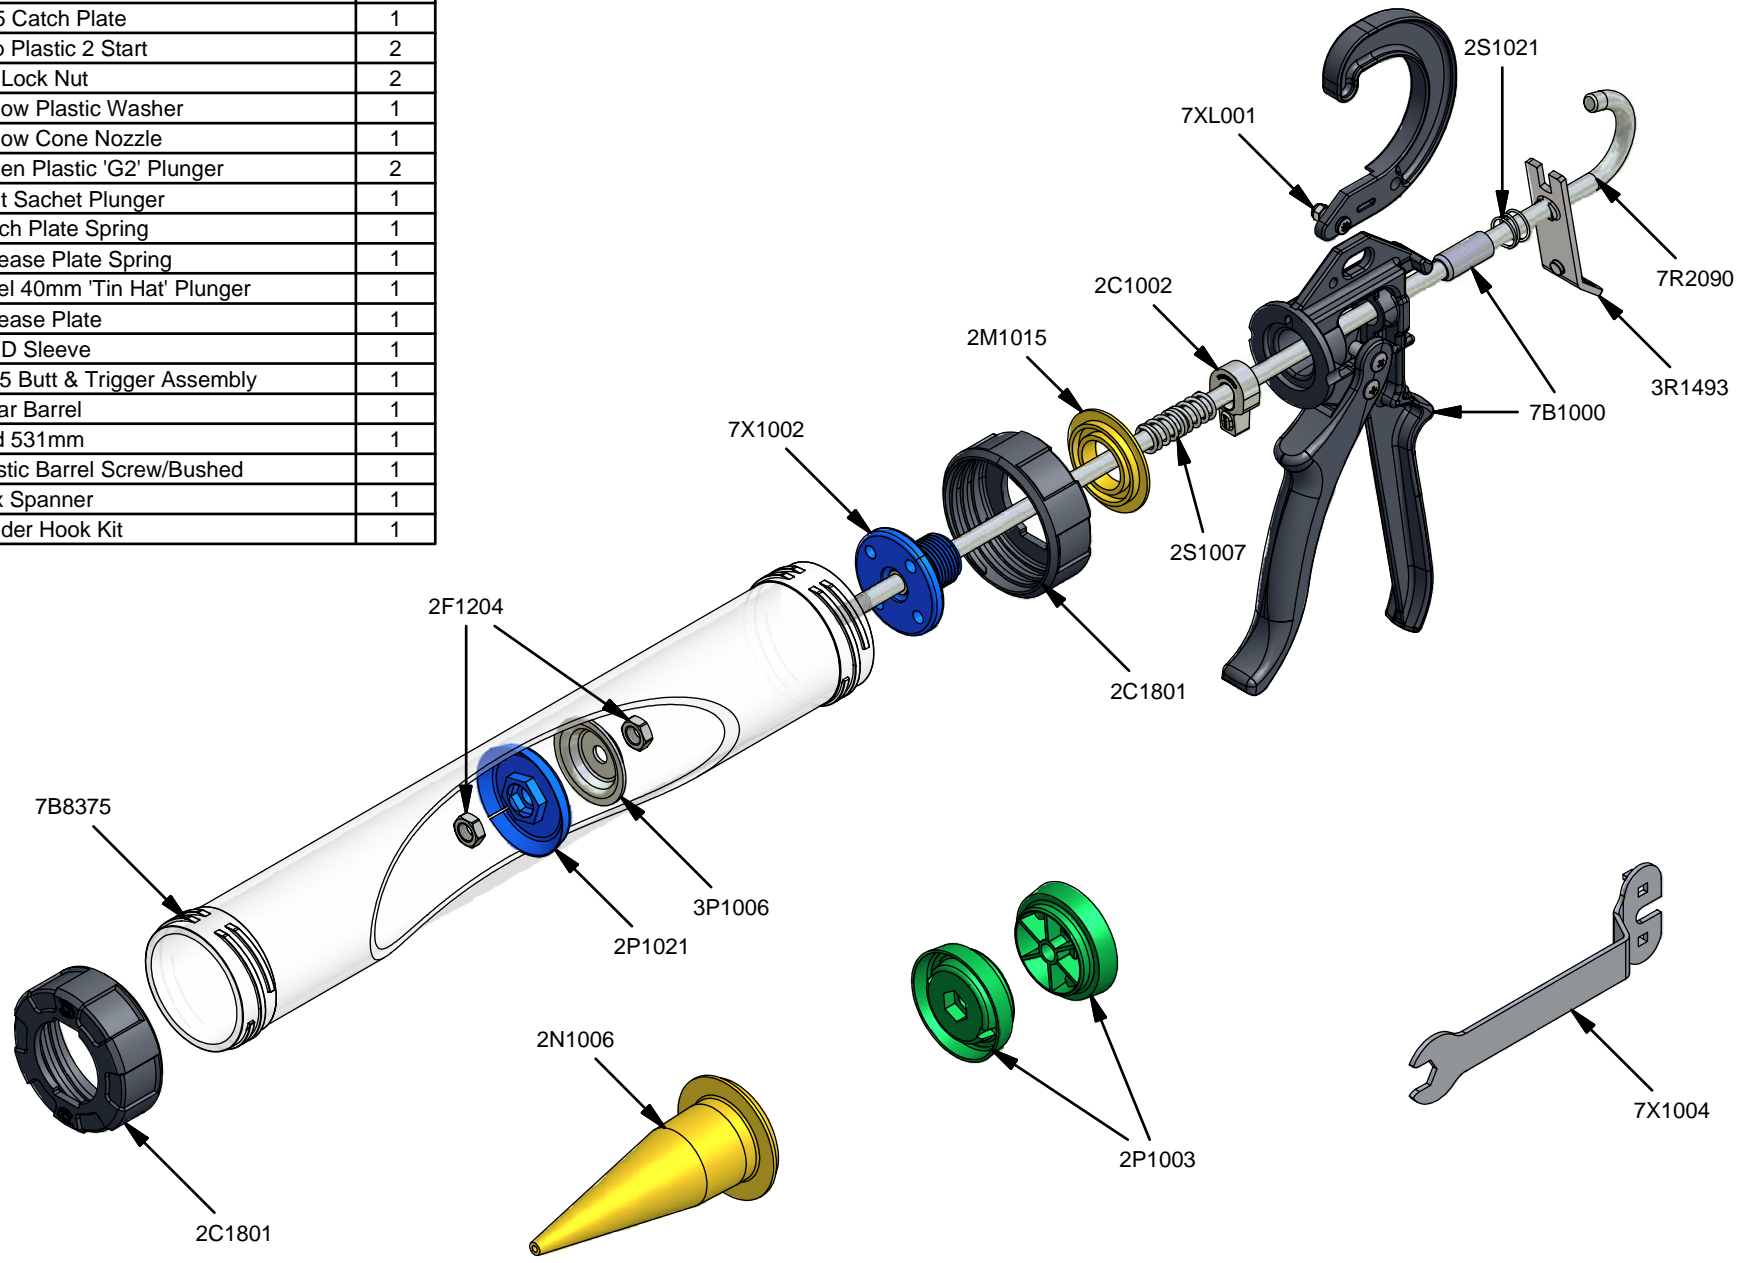

Parts List		
STOCK No	DESCRIPTION	QTY
2C1002	Mk5 Catch Plate	1
2C1801	Cap Plastic 2 Start	2
2F1204	M8 Lock Nut	2
2M1015	Yellow Plastic Washer	1
2N1006	Yellow Cone Nozzle	1
2P1003	Green Plastic 'G2' Plunger	2
2P1021	Split Sachet Plunger	1
2S1007	Catch Plate Spring	1
2S1021	Release Plate Spring	1
3P1006	Steel 40mm 'Tin Hat' Plunger	1
3R1493	Release Plate	1
3XR022	WCD Sleeve	1
7B1000	Mk 5 Butt & Trigger Assembly	1
7B8375	Clear Barrel	1
7R2090	Rod 531mm	1
7X1002	Plastic Barrel Screw/Bushed	1
7X1004	Cox Spanner	1
7XL001	Ladder Hook Kit	1

15" Sachet/Bulk Powerflow Combi

www.cox-applicators.com
 sales@cox-applicators.com
 800-822-8114

REV	DATE
A	15/04/2008

REV	DATE
A	15/04/2008

Parts List		
STOCK No	DESCRIPTION	QTY
2C1002	Mk5 Catch Plate	1
2C1801	Cap Plastic 2 Start	2
2F1204	M8 Lock Nut	2
2M1015	Yellow Plastic Washer	1
2N1006	Yellow Cone Nozzle	1
2P1003	Green Plastic 'G2' Plunger	2
2P1021	Split Sachet Plunger	1
2S1007	Catch Plate Spring	1
2S1021	Release Plate Spring	1
3P1006	Steel 40mm 'Tin Hat' Plunger	1
3R1493	Release Plate	1
3XR022	WCD Sleeve	1
7B1000	Mk 5 Butt & Trigger Assembly	1
7B8375	Clear Barrel	1
7R2090	Rod 531mm	1
7X1002	Plastic Barrel Screw/Bushed	1
7X1004	Cox Spanner	1
7XL001	Ladder Hook Kit	1