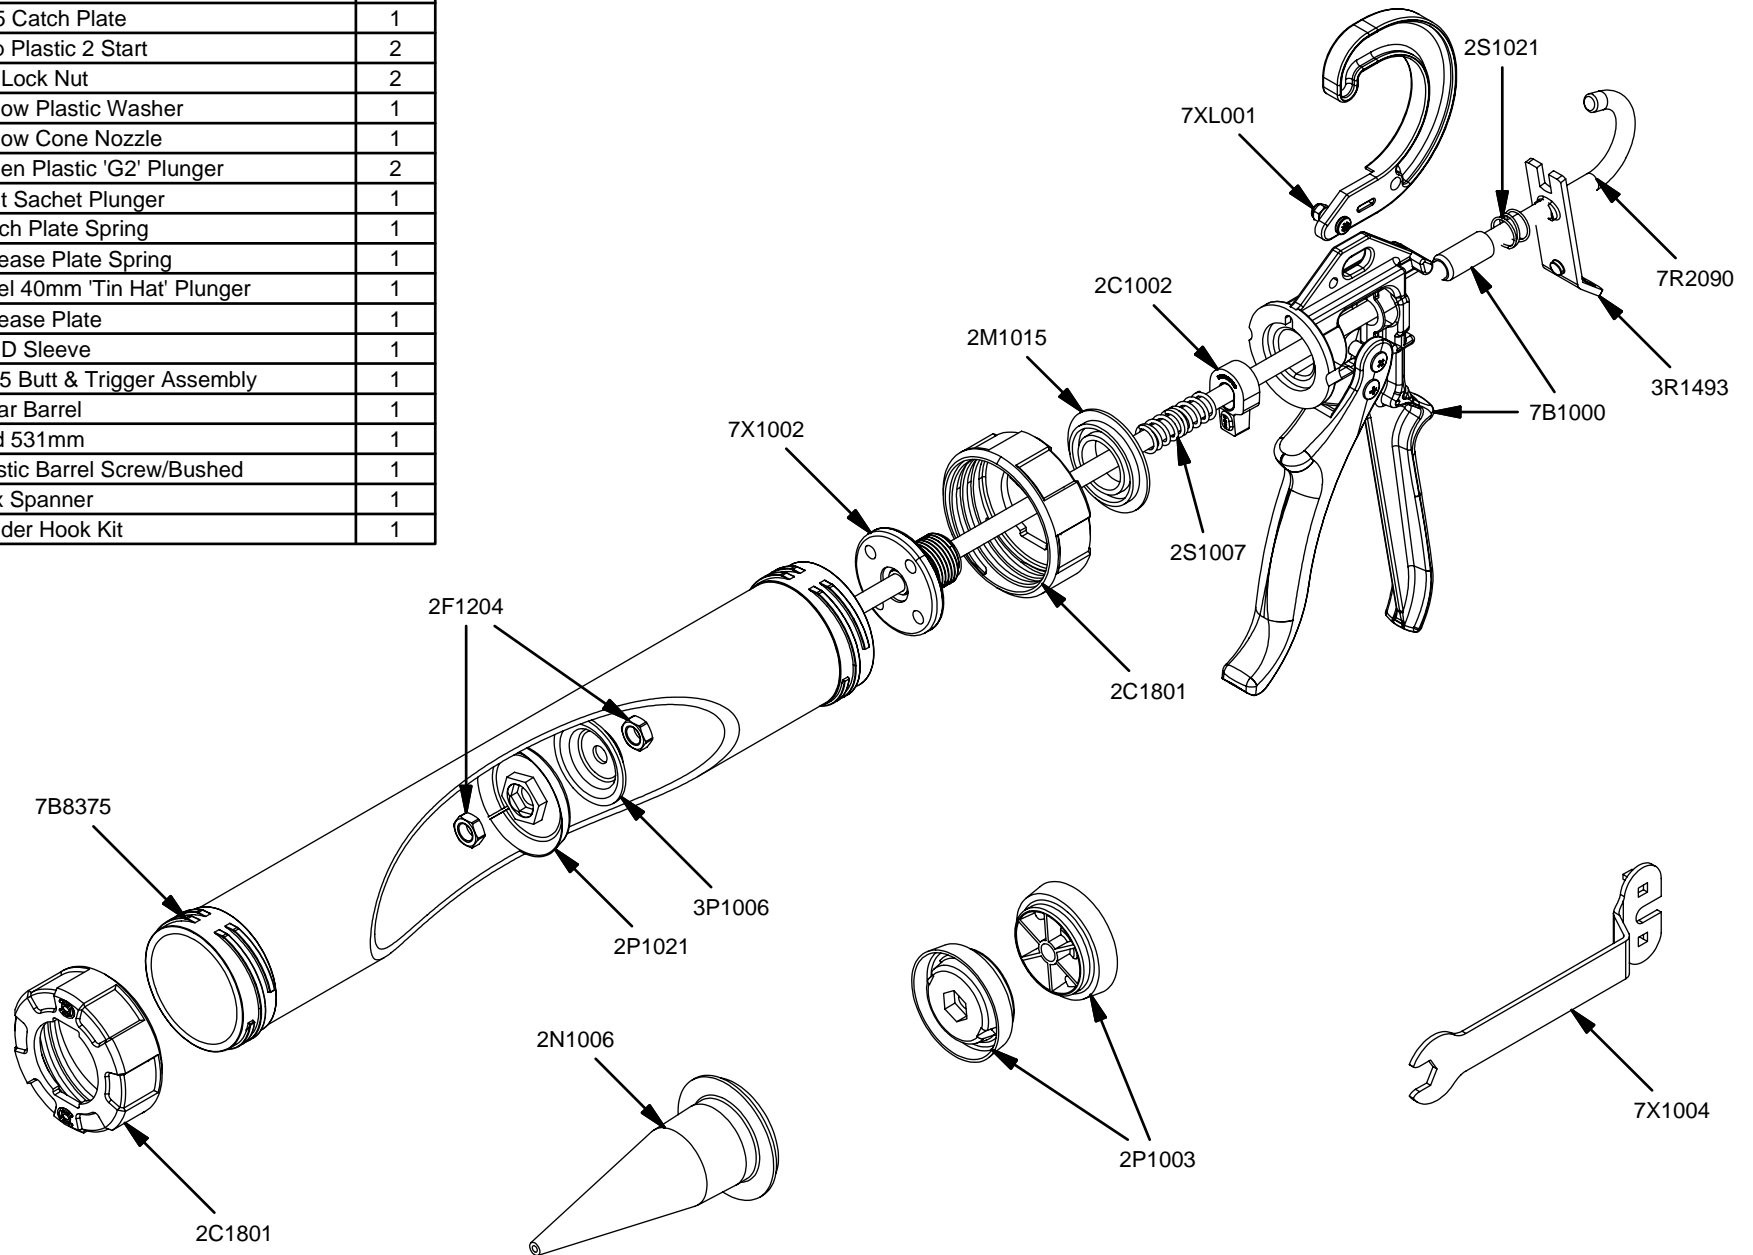

Parts List		
STOCK No	DESCRIPTION	QTY
2C1002	Mk5 Catch Plate	1
2C1801	Cap Plastic 2 Start	2
2F1204	M8 Lock Nut	2
2M1015	Yellow Plastic Washer	1
2N1006	Yellow Cone Nozzle	1
2P1003	Green Plastic 'G2' Plunger	2
2P1021	Split Sachet Plunger	1
2S1007	Catch Plate Spring	1
2S1021	Release Plate Spring	1
3P1006	Steel 40mm 'Tin Hat' Plunger	1
3R1493	Release Plate	1
3XR022	WCD Sleeve	1
7B1000	Mk 5 Butt & Trigger Assembly	1
7B8375	Clear Barrel	1
7R2090	Rod 531mm	1
7X1002	Plastic Barrel Screw/Bushed	1
7X1004	Cox Spanner	1
7XL001	Ladder Hook Kit	1

15" Sachet/Bulk Powerflow Combi

www.cox-applicators.com
 sales@cox-applicators.com
 800-822-8114

REV	DATE
A	15/04/2008

REV	DATE
A	15/04/2008

Parts List		
STOCK No	DESCRIPTION	QTY
2C1002	Mk5 Catch Plate	1
2C1801	Cap Plastic 2 Start	2
2F1204	M8 Lock Nut	2
2M1015	Yellow Plastic Washer	1
2N1006	Yellow Cone Nozzle	1
2P1003	Green Plastic 'G2' Plunger	2
2P1021	Split Sachet Plunger	1
2S1007	Catch Plate Spring	1
2S1021	Release Plate Spring	1
3P1006	Steel 40mm 'Tin Hat' Plunger	1
3R1493	Release Plate	1
3XR022	WCD Sleeve	1
7B1000	Mk 5 Butt & Trigger Assembly	1
7B8375	Clear Barrel	1
7R2090	Rod 531mm	1
7X1002	Plastic Barrel Screw/Bushed	1
7X1004	Cox Spanner	1
7XL001	Ladder Hook Kit	1