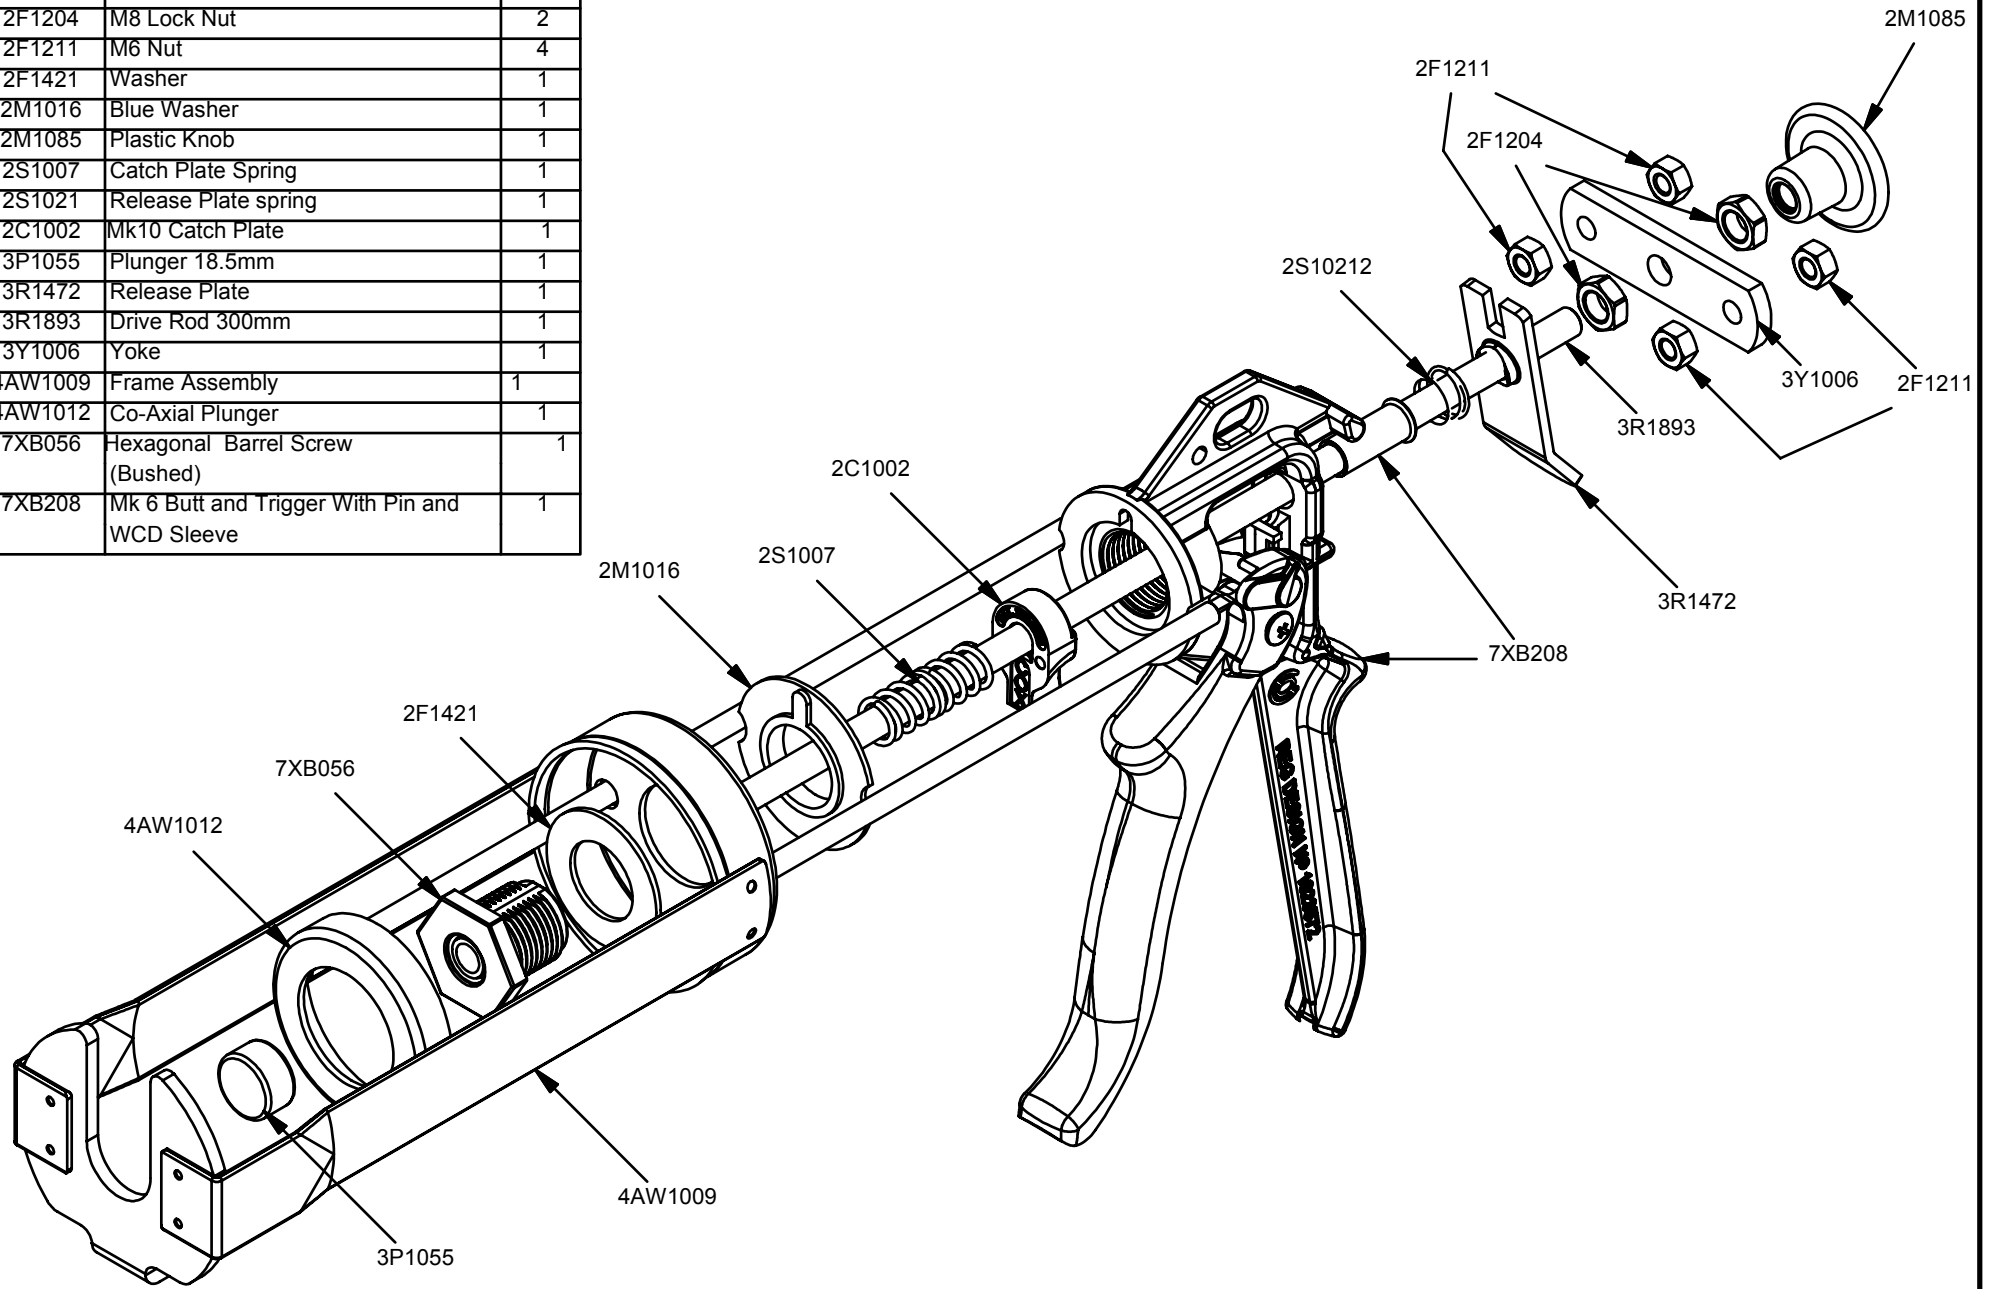

Parts List		
STOCK No	DESCRIPTION	QTY
2F1204	M8 Lock Nut	2
2F1211	M6 Nut	4
2F1421	Washer	1
2M1016	Blue Washer	1
2M1085	Plastic Knob	1
2S1007	Catch Plate Spring	1
2S1021	Release Plate spring	1
2C1002	Mk10 Catch Plate	1
3P1055	Plunger 18.5mm	1
3R1472	Release Plate	1
3R1893	Drive Rod 300mm	1
3Y1006	Yoke	1
4AW1009	Frame Assembly	1
4AW1012	Co-Axial Plunger	1
7XB056	Hexagonal Barrel Screw (Bushed)	1
7XB208	Mk 6 Butt and Trigger With Pin and WCD Sleeve	1

M380/4

REV	DATE