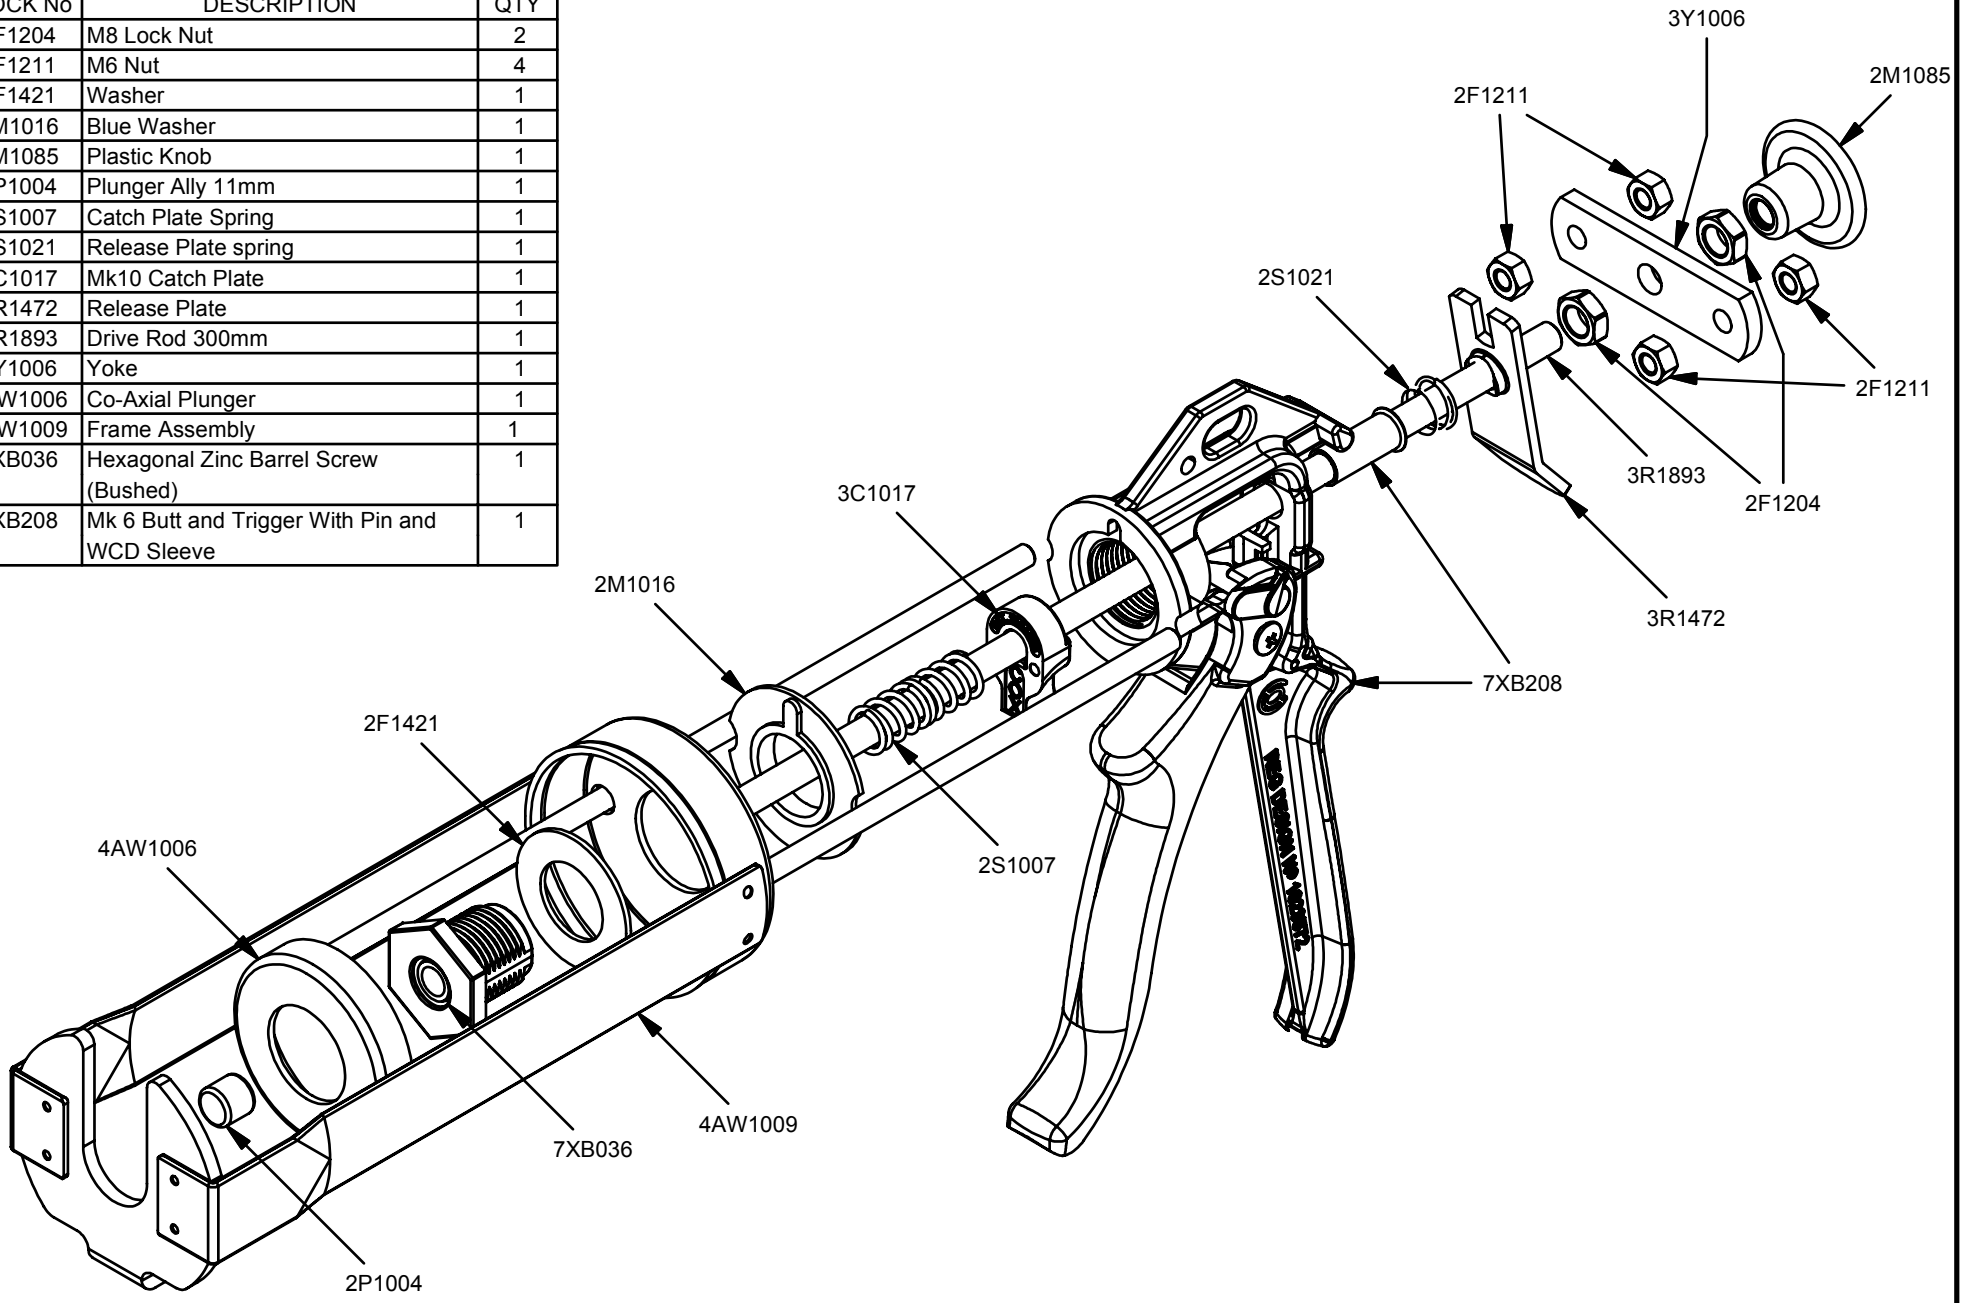

Parts List		
STOCK No	DESCRIPTION	QTY
2F1204	M8 Lock Nut	2
2F1211	M6 Nut	4
2F1421	Washer	1
2M1016	Blue Washer	1
2M1085	Plastic Knob	1
2P1004	Plunger Ally 11mm	1
2S1007	Catch Plate Spring	1
2S1021	Release Plate spring	1
3C1017	Mk10 Catch Plate	1
3R1472	Release Plate	1
3R1893	Drive Rod 300mm	1
3Y1006	Yoke	1
4AW1006	Co-Axial Plunger	1
4AW1009	Frame Assembly	1
7XB036	Hexagonal Zinc Barrel Screw (Bushed)	1
7XB208	Mk 6 Butt and Trigger With Pin and WCD Sleeve	1