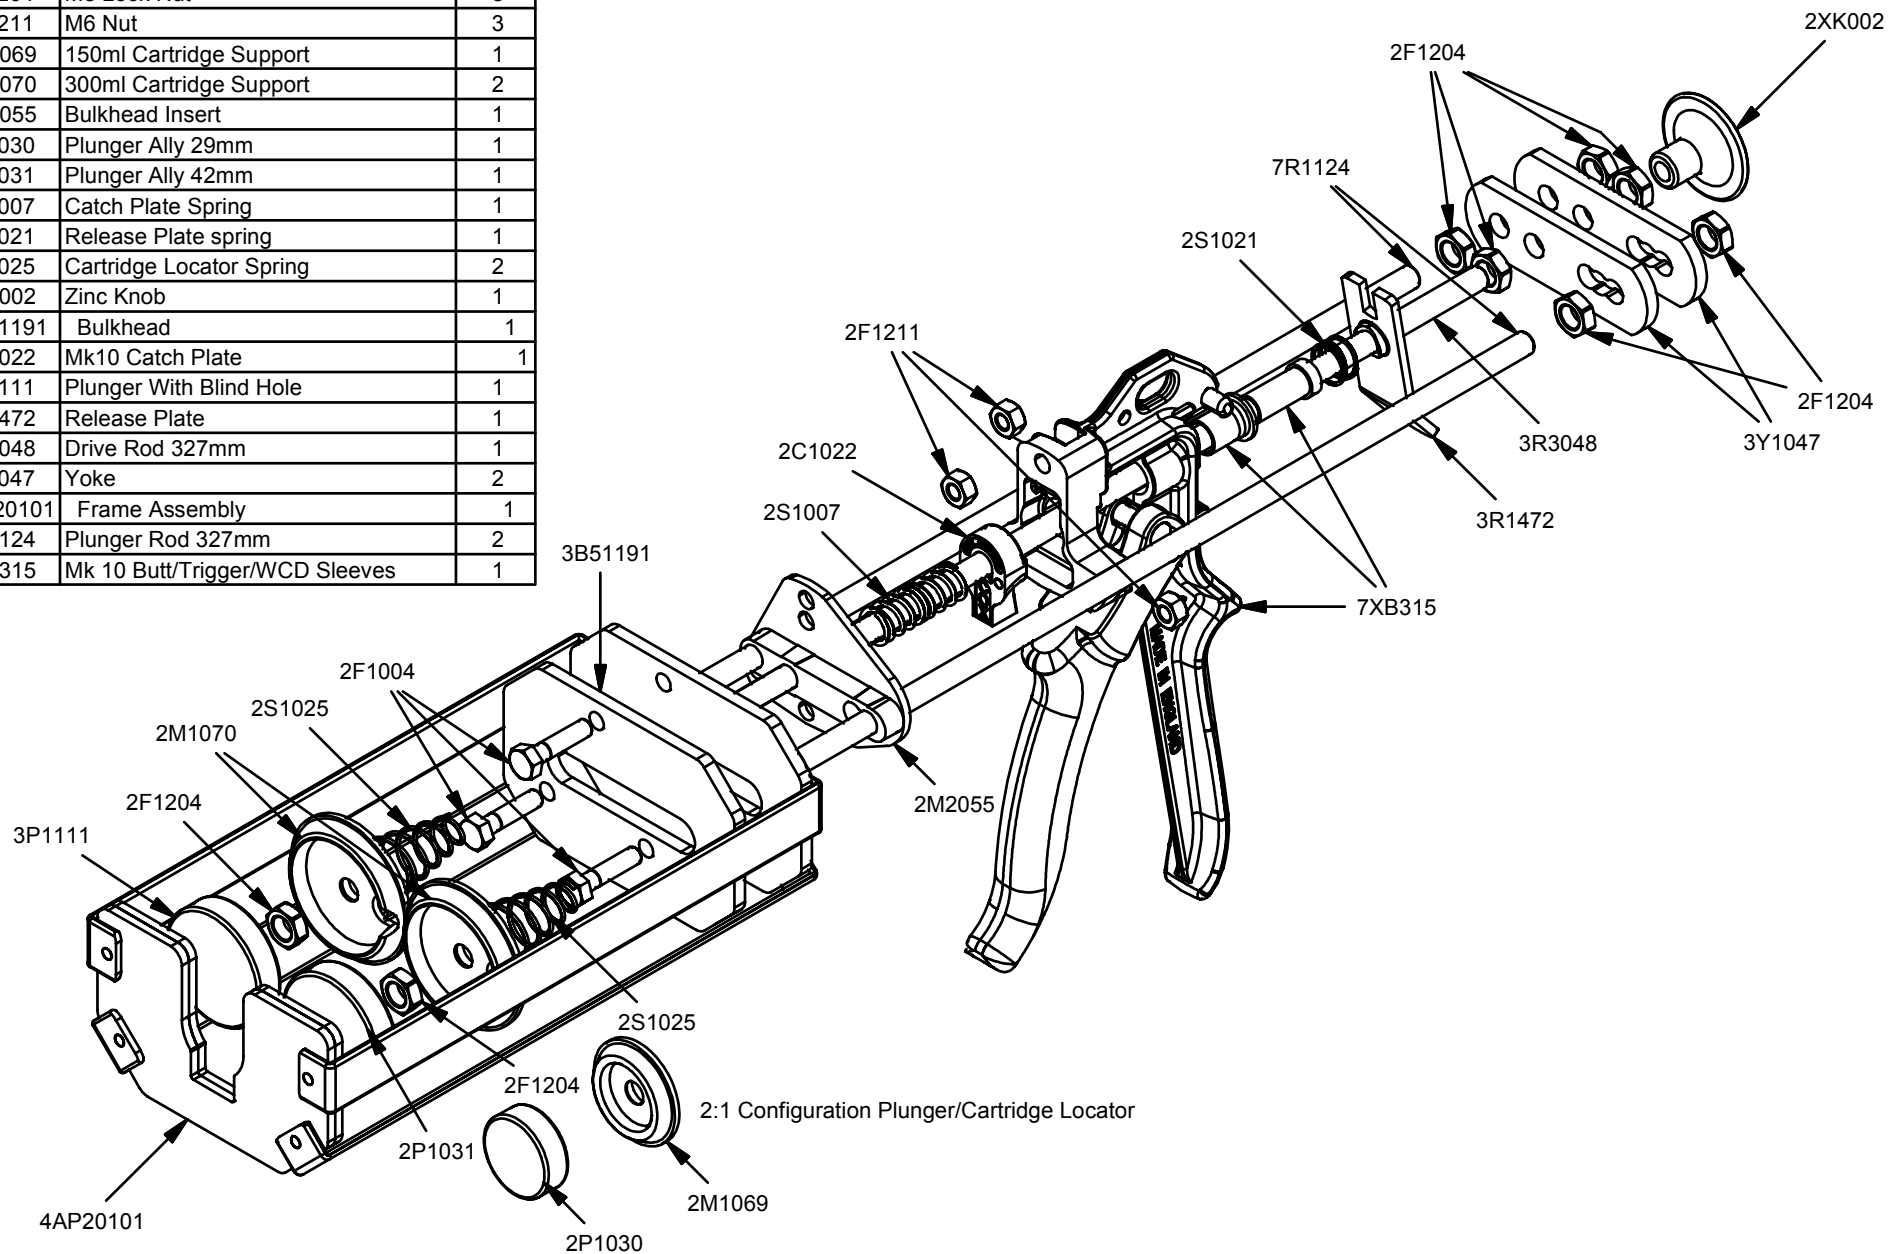

Parts List		
STOCK No	DESCRIPTION	QTY
2F1004	M6 x 25mm Hexagon bolt	3
2F1204	M8 Lock Nut	8
2F1211	M6 Nut	3
2M1069	150ml Cartridge Support	1
2M1070	300ml Cartridge Support	2
2M2055	Bulkhead Insert	1
2P1030	Plunger Ally 29mm	1
2P1031	Plunger Ally 42mm	1
2S1007	Catch Plate Spring	1
2S1021	Release Plate spring	1
2S1025	Cartridge Locator Spring	2
2XK002	Zinc Knob	1
3B51191	Bulkhead	1
2C1022	Mk10 Catch Plate	1
3P1111	Plunger With Blind Hole	1
3R1472	Release Plate	1
3R3048	Drive Rod 327mm	1
3Y1047	Yoke	2
4AP20101	Frame Assembly	1
7R1124	Plunger Rod 327mm	2
7XB315	Mk 10 Butt/Trigger/WCD Sleeves	1