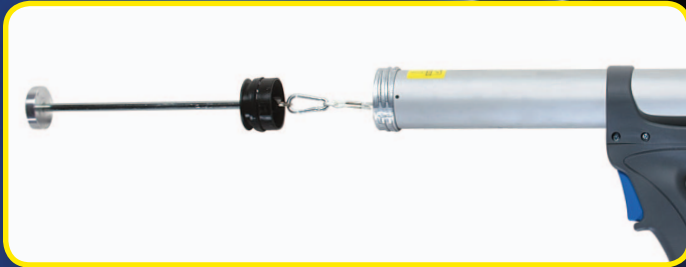

CARLISLE CONVERTIBLE APPLICATOR

Model 63003

Sausage Configuration

Cartridge Configuration

10 oz. Sausage, 20 oz. Sausage and 10.3 oz. Cartridge

Floating Plunger Action with Interchangeable System from Sausage to Cartridge

Instant Dump Valve Silencer

PRECISE CONTROL

Located conveniently on the front of the handle, the all new easy-to-use regulator provides operators with fingertip control of the airflow through the barrel. As a result, Series 3 can effortlessly dispense a wide range of low to heavy viscosity sealants contained in either cartridge, sausage packs or in bulk.

Use the QR reader on your smartphone to go directly to the Carlisle's page on www.cox-applicators.com

Plunger Extension Reduces Waste

ERGONOMICALLY DESIGNED

Its new lightweight, lightly textured handle and well balanced barrel make Series 3 a pleasure to hold and use. This is of particular importance for operators who use the applicator above shoulder height or repeatedly during the day.